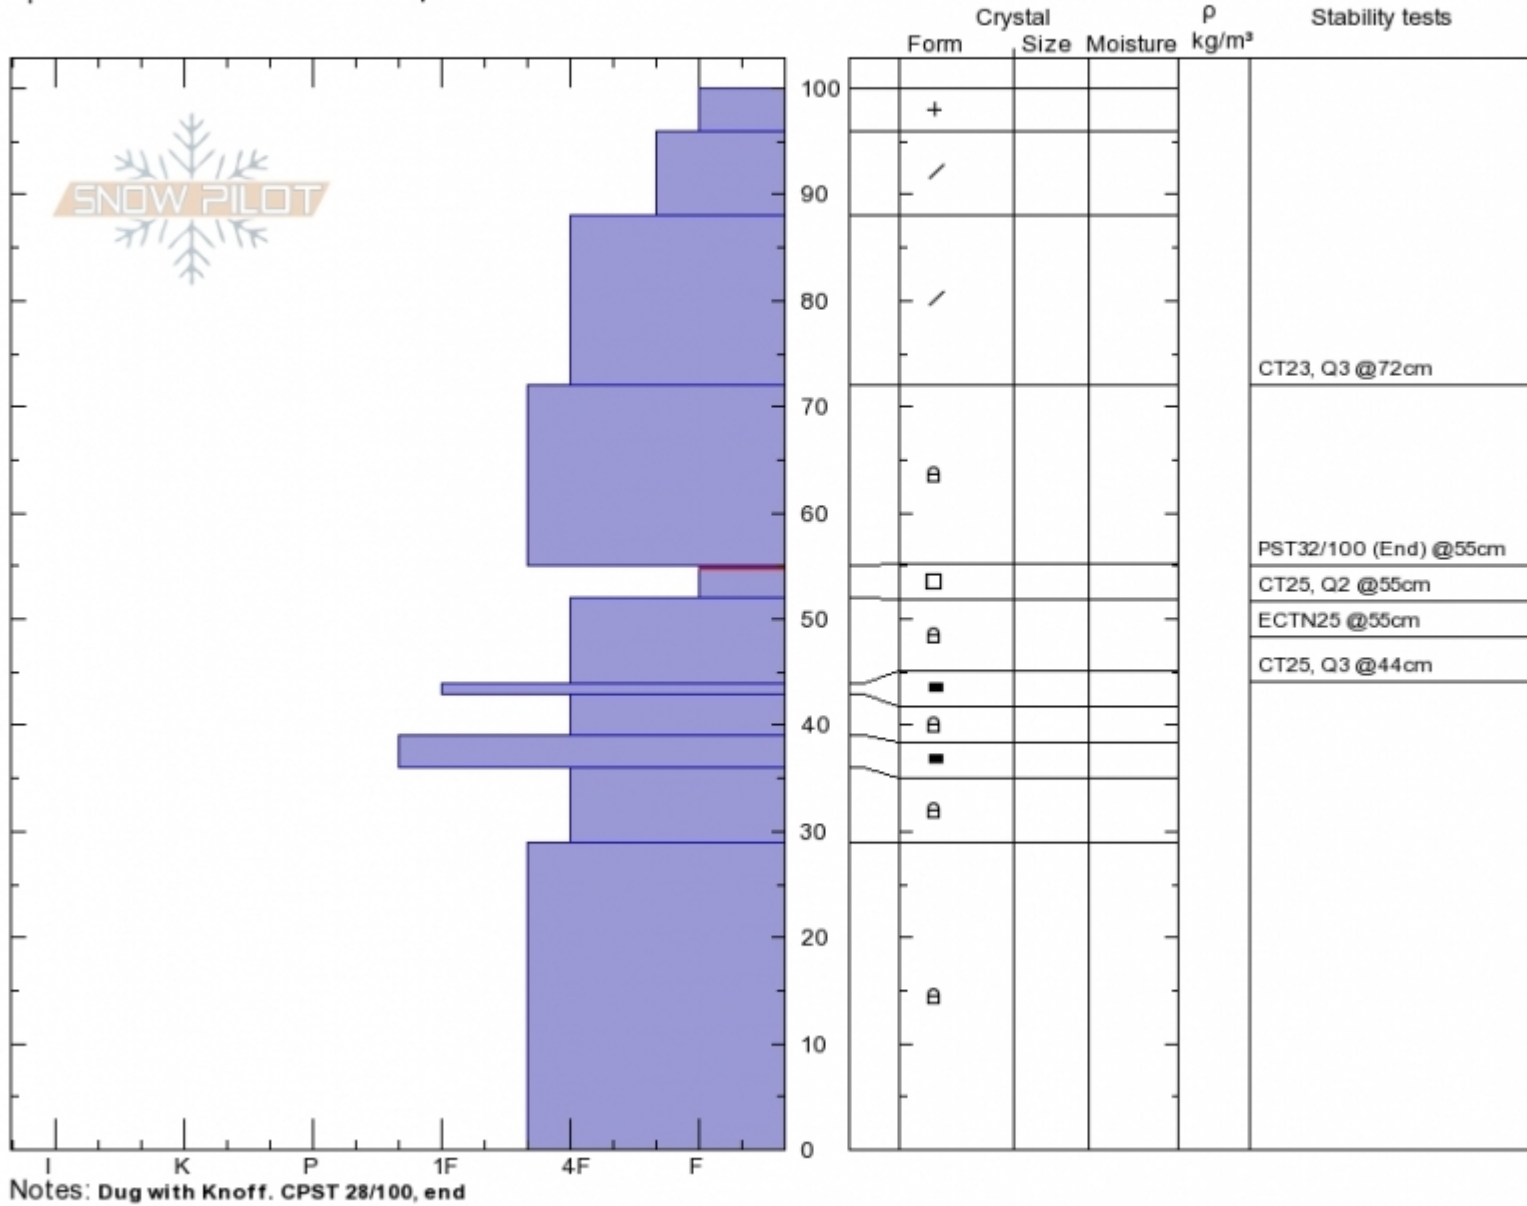

LH Wx Station  
 Henry Mtns  
 MT  
 Elevation: 8740 ft  
 Aspect: 300°  
 Specifics: Snowmobile tracks on slope

Doug Chabot-Admin  
 Tue Jan 9 11:00 2018  
 Co-ord: 44.71007N, -111.32465W  
 Slope Angle: 22°  
 Wind Loading: no

Stability: Fair  
 Air Temperature: -3°C  
 Sky Cover: OVC  
 Precipitation: S1  
 Wind: SW Light Breeze

HS100  
 Stability Test Notes

Layer No  
 52-55: Pro  
 43-44: de

Advisory Region  
 Lionhead Range  
 Lionhead Range, 2018-01-10