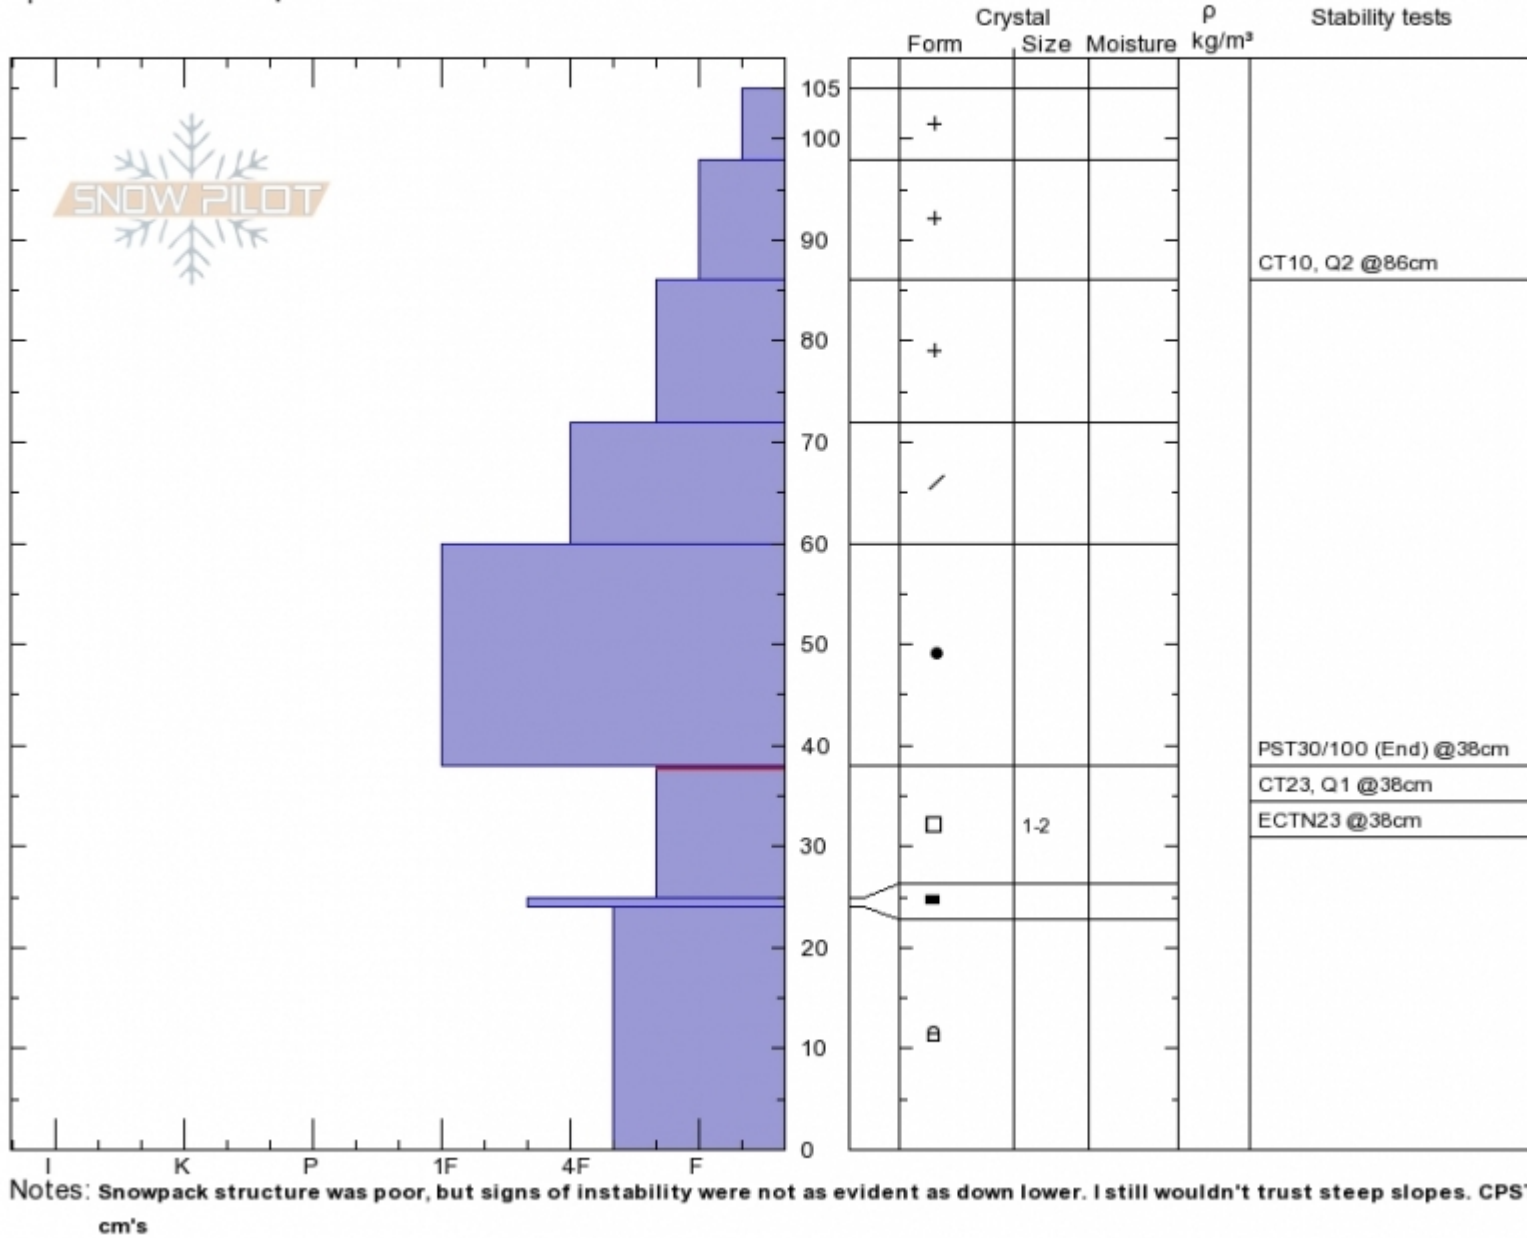

Hebgen/Trapper NE
Lionhead Range
MT
 Elevation: **8900 ft**
 Aspect: **70°**
 Specifics: **We skied slope**

Eric Knoff
Sat Jan 13 13:30 2018
 Co-ord: **44.83834N, -111.34094W**
 Slope Angle: **30°**
 Wind Loading: **no**

Stability: **Fair**
 Air Temperature: **-5°C**
 Sky Cover: **BKN**
 Precipitation: **NO**
 Wind: **SW Calm**

HS105
Stability Test Notes

Layer No
25-38: Pro

Advisory Region
 Lionhead Range
 Lionhead Range, 2018-01-16