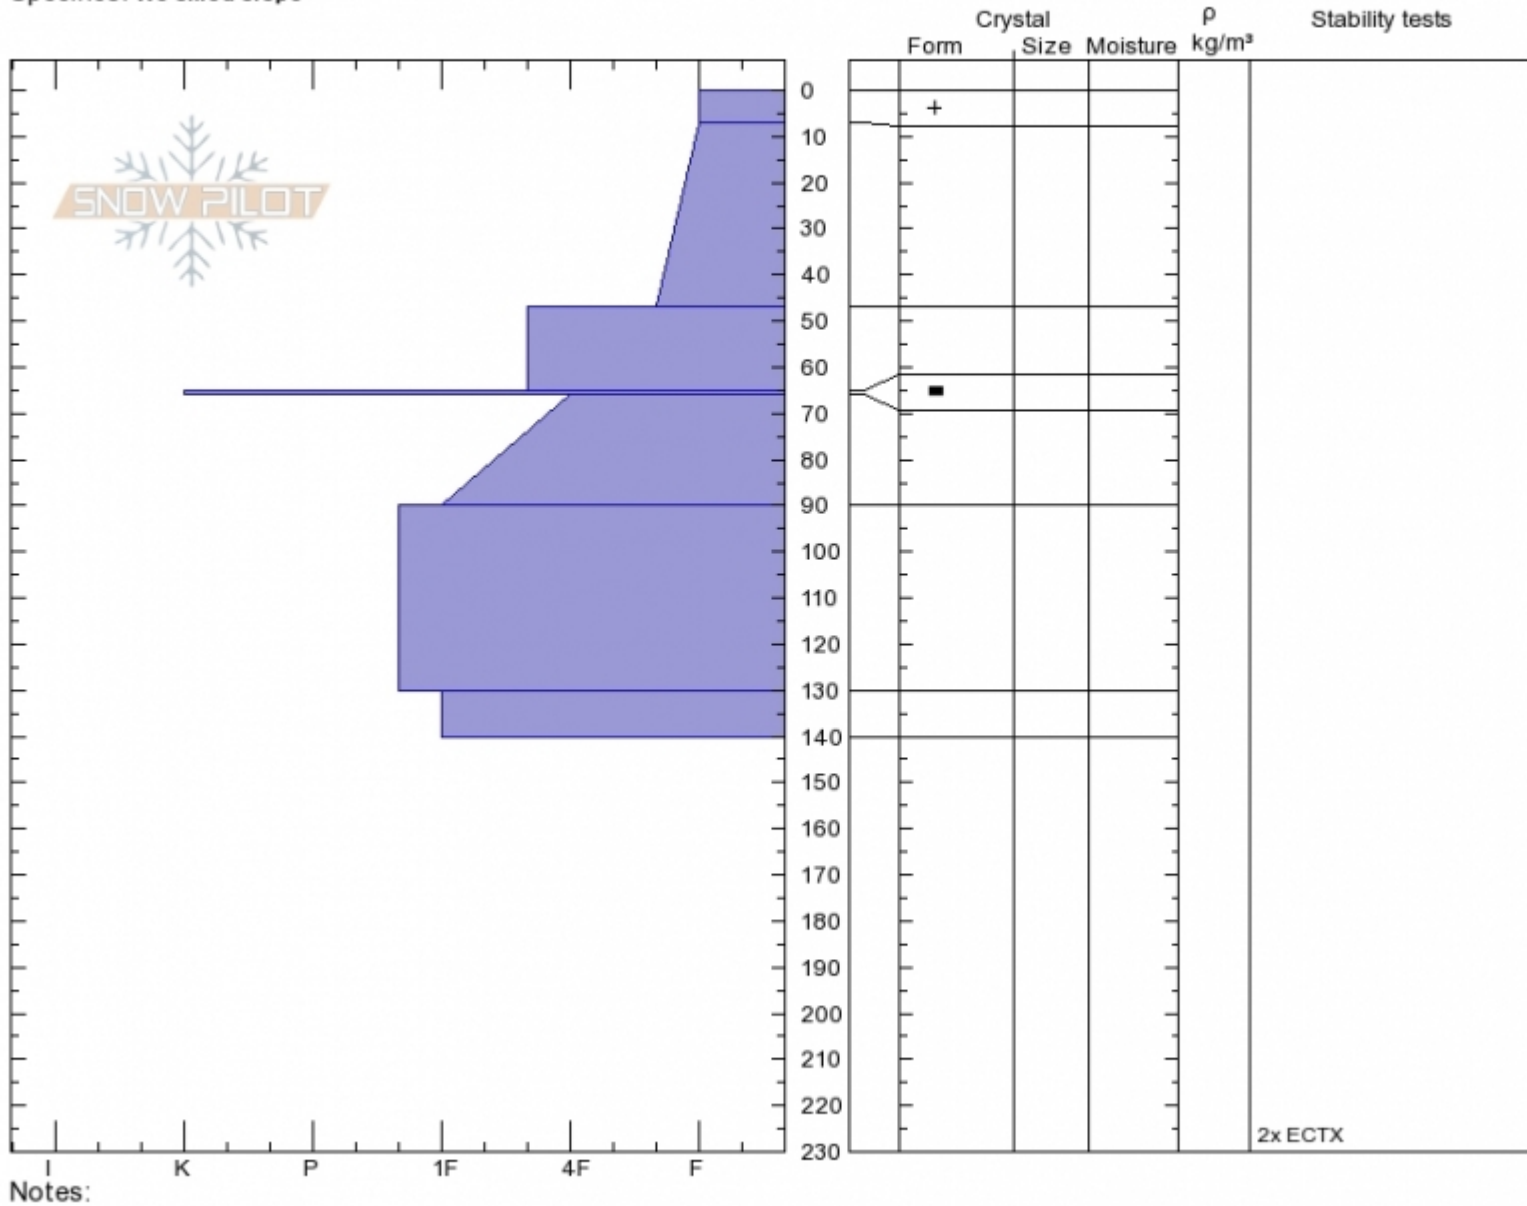

Rasta Chute
Beartooths
MT
 Elevation: **9900 ft**
 Aspect: **210°**
 Specifics: **We skied slope**

Doug Chabot-Admin
Sun Jan 14 12:30 2018
 Co-ord: **45.07151N, -109.94585W**
 Slope Angle: **34°**
 Wind Loading: **previous**

Stability: **Good**
 Air Temperature: **-4°C**
 Sky Cover: **SCT**
 Precipitation: **NO**
 Wind: **NW Calm**

HS230
Stability Test Notes

Layer No

Advisory Region
 Cooke City
 Cooke City, 2018-01-17