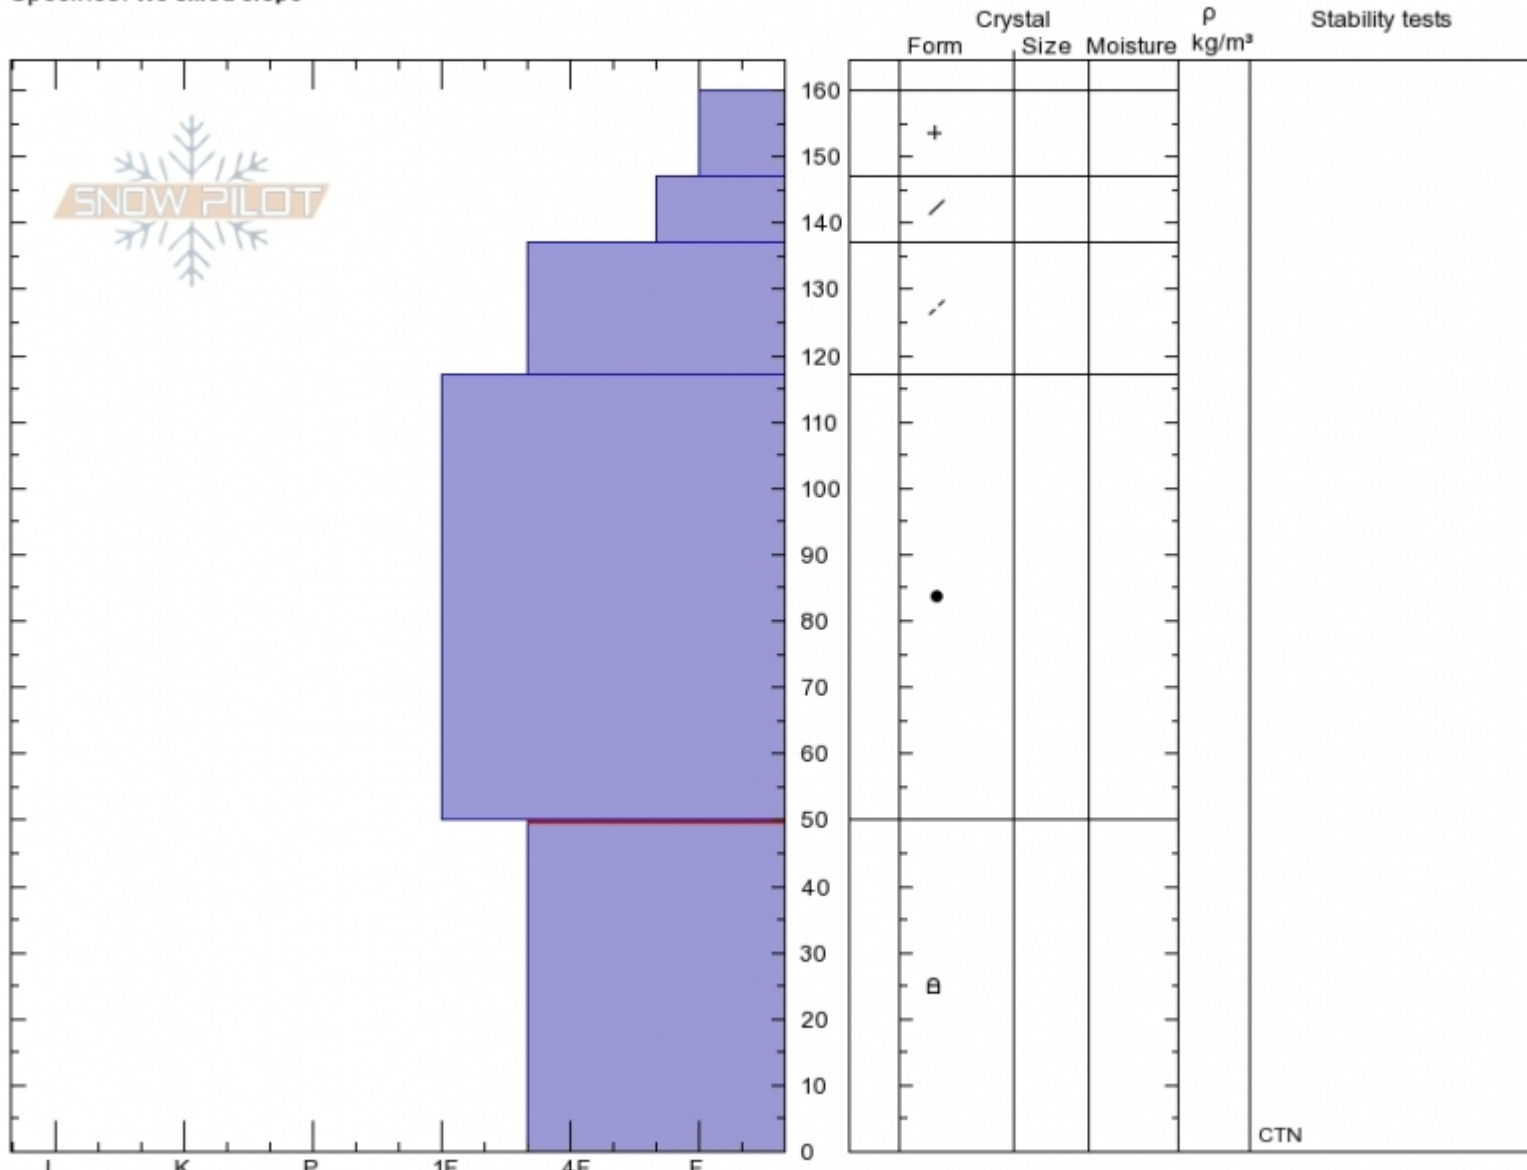

Mt Blackmore SE
Gallatin Range-N
MT
 Elevation: **9600 ft**
 Aspect: **120°**
 Specifics: **We skied slope**

Eric Knoff
Wed Jan 31 12:30 2018
 Co-ord: **45.44724N, -110.99899W**
 Slope Angle: **30°**
 Wind Loading:

Stability: **Good**
 Air Temperature: **-10°C**
 Sky Cover: **OVC**
 Precipitation: **S-1**
 Wind: **W Moderate**

HS160
Stability Test Notes

Layer No
0-50: Prob

Notes: Wind slabs were the main concern. Otherwise the snowpack was mostly stable.