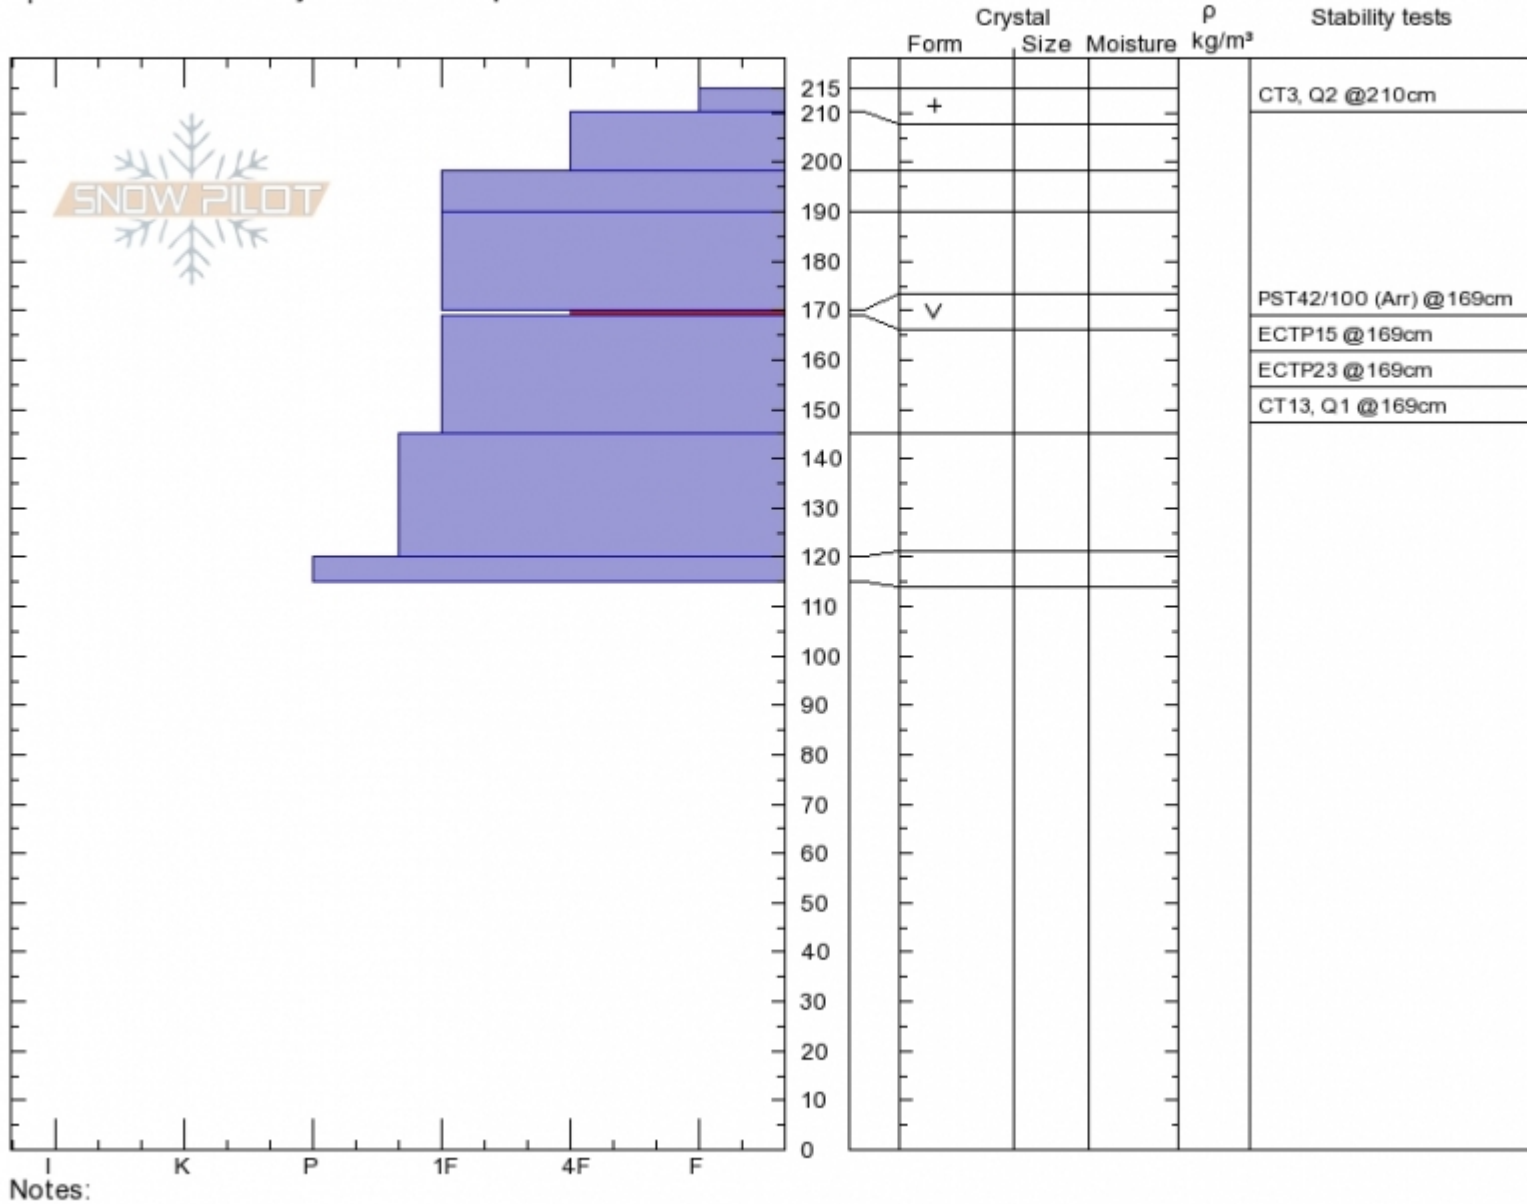

Mt. Abundance
Cooke City
MT
 Elevation: **9000 ft**
 Aspect: **123°**
 Specifics: **Recent activity on different slopes**

Alex Marienthal
Thu Feb 1 12:32 2018
 Co-ord: **45.06263N, -110.01007W**
 Slope Angle: **24°**
 Wind Loading:

Stability:
 Air Temperature:
 Sky Cover: **SCT**
 Precipitation: **NO**
 Wind: **SW Calm**

HS215 SP20
 Stability Test Notes

Layer No
 169-170: 1

Advisory Region
 Cooke City
 Cooke City, 2018-02-03