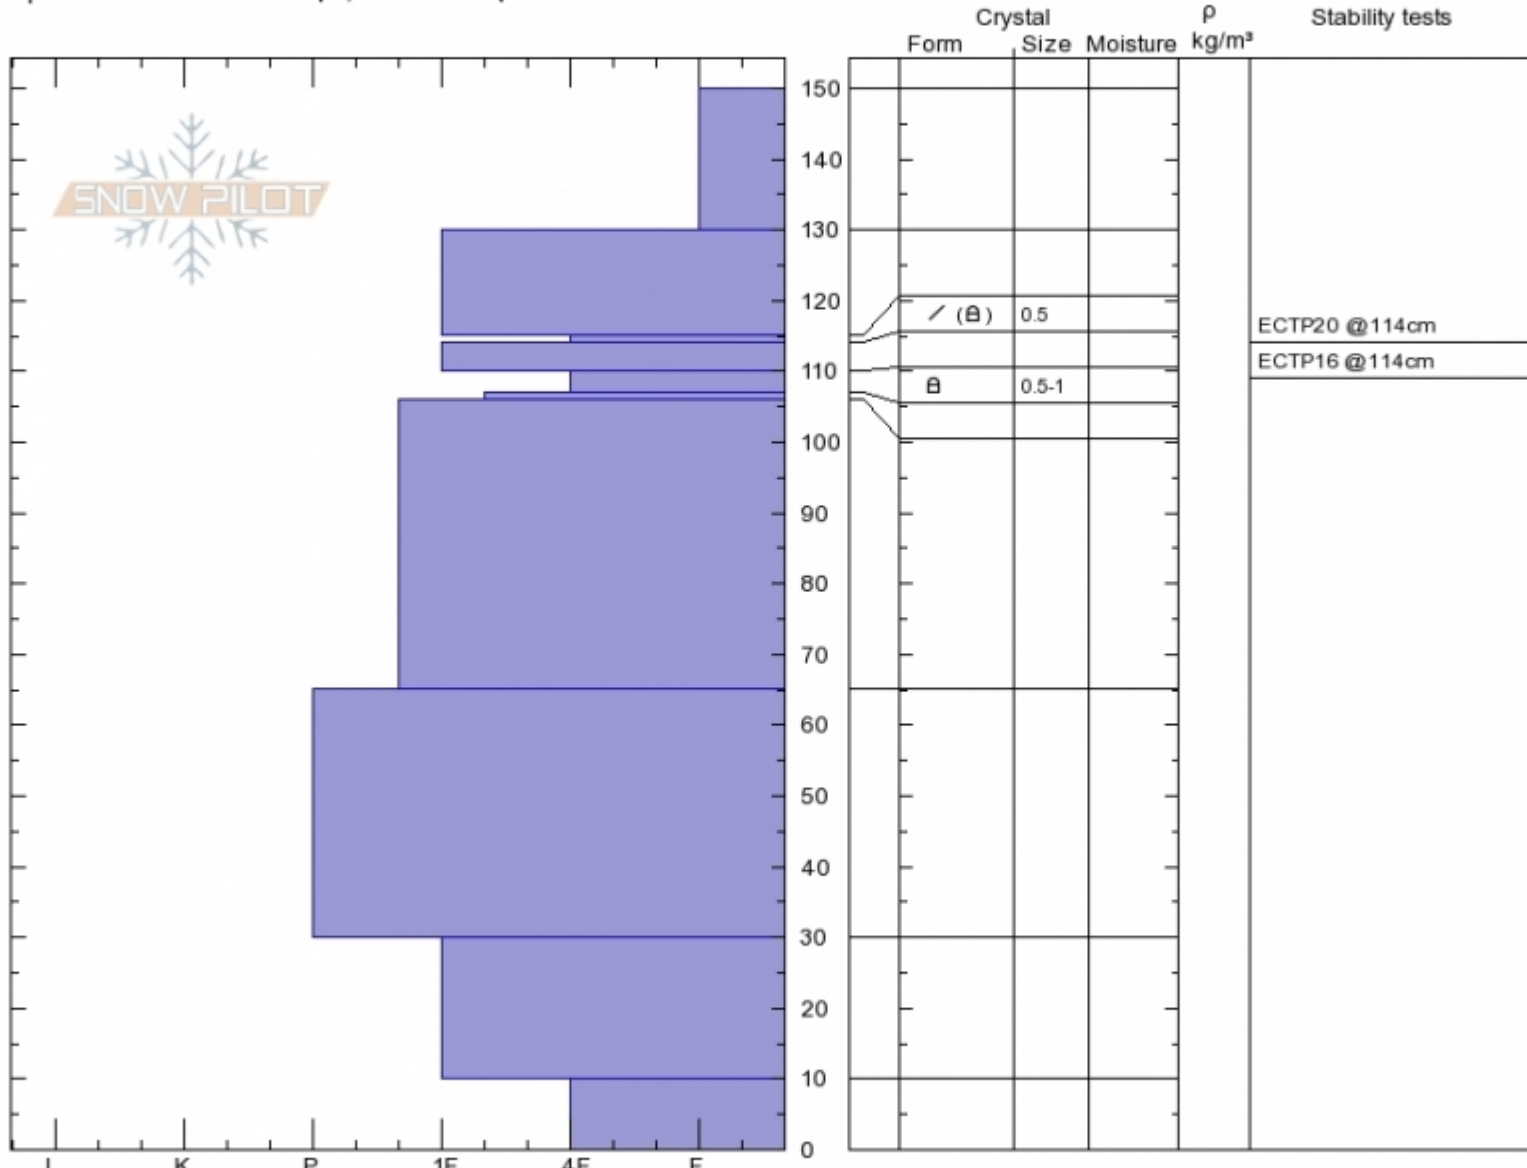

**Beehive - top Tyler's  
Madison Range-N  
MT**  
Elevation: 9080 ft  
Aspect: 240°  
Specifics: Ski tracks on slope; We skied slope

**Alex Marienthal**  
Sun Feb 11 11:17 2018  
Co-ord: 45.32335N, -111.38217W  
Slope Angle: 35°  
Wind Loading: previous

Stability: **Fair**  
Air Temperature:  
Sky Cover: **CLR**  
Precipitation: **NO**  
Wind: **Calm**

HS150  
Stability Test Notes

Layer No  
114-115:

Notes: Pit in Middle Basin was HS 175 and ECTN18 on NSF/MFCx 40cm down. ECTP in this pit was a surprise and not on a clear visible interface. It looked like decomposing/framed. Maybe under old wind slab. Skied steep, but conservative terrain lower on slope.