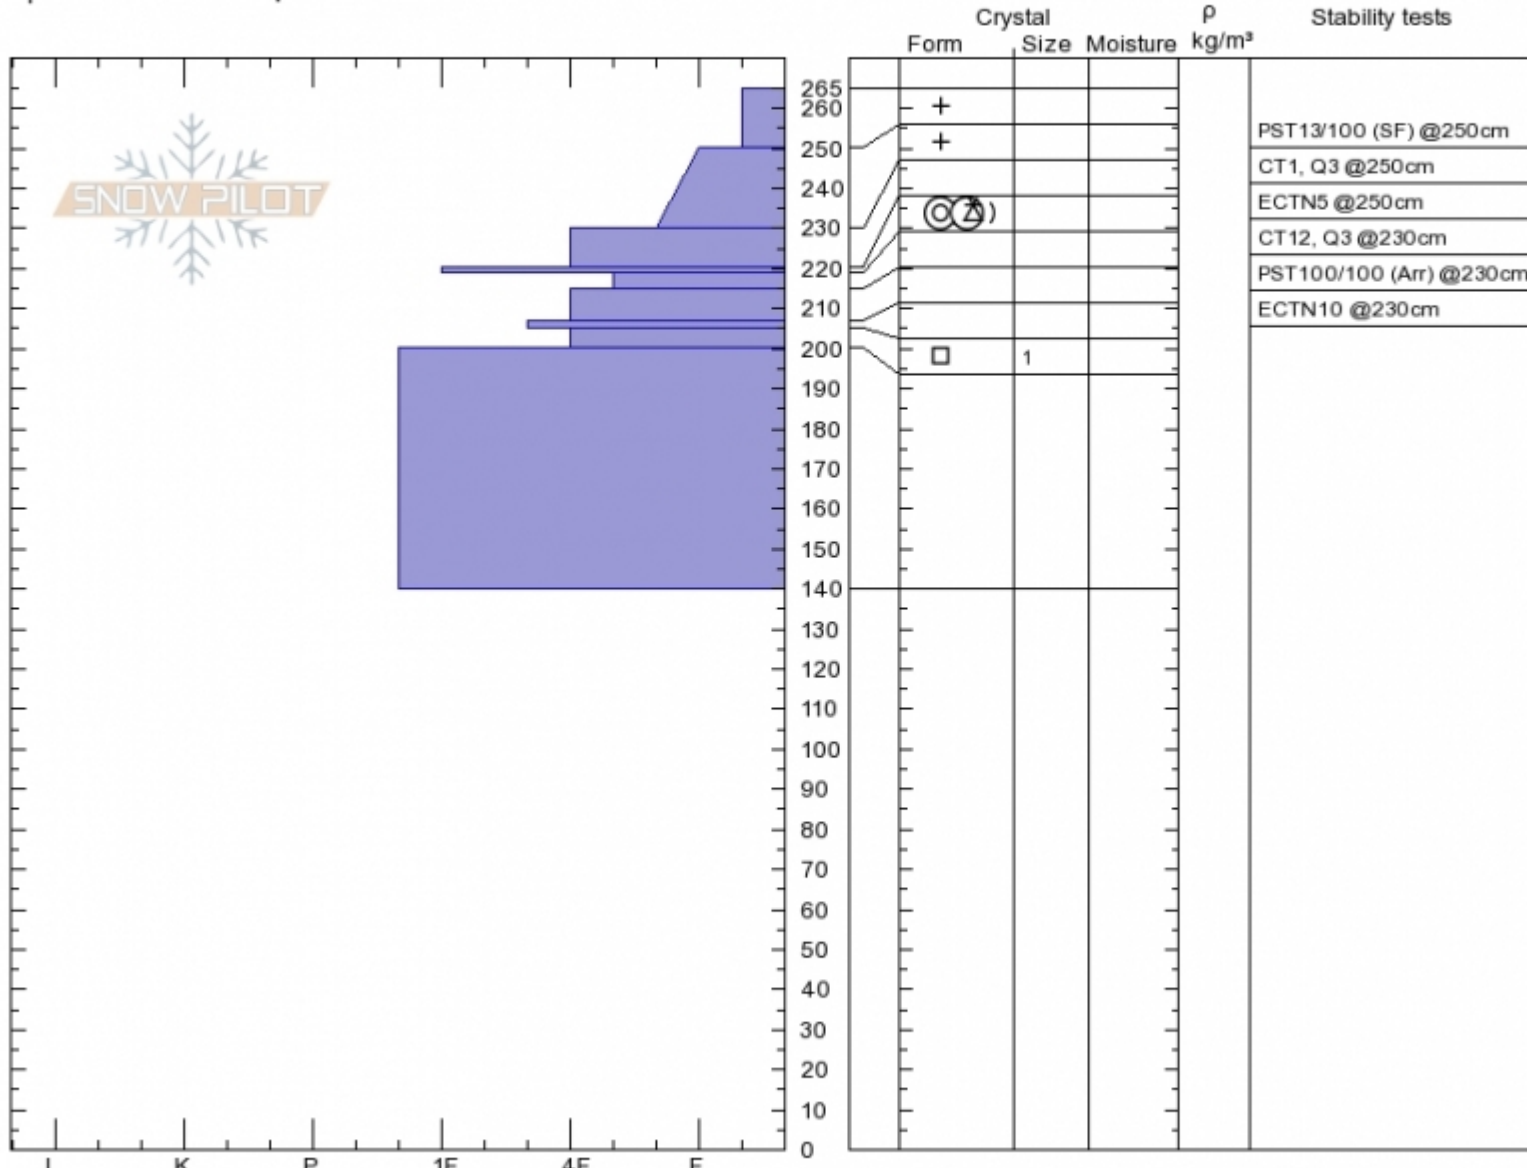

Headwall  
 Gallatin Range-N  
 MT  
 Elevation: 8749 ft  
 Aspect: 35°  
 Specifics: We skied slope

Gabrielle Antonioli  
 Thu Feb 15 12:00 2018  
 Co-ord: 45.39334N, -110.95377W  
 Slope Angle: 30°  
 Wind Loading:

Stability: Fair  
 Air Temperature: -15°C  
 Sky Cover: SCT  
 Precipitation: S-1  
 Wind: W Light Breeze

HS265  
 Stability Test Notes

Layer No

Notes: Skies obscured, cleared throughout the day. Light winds at pit location, but consistent W wind at higher elevations.

### Hyalite Headwall Pit Profile

Advisory Region  
 Northern Gallatin  
 Longitude  
 -110.95W  
 Latitude  
 45.39N

Northern Gallatin, 2018-02-16