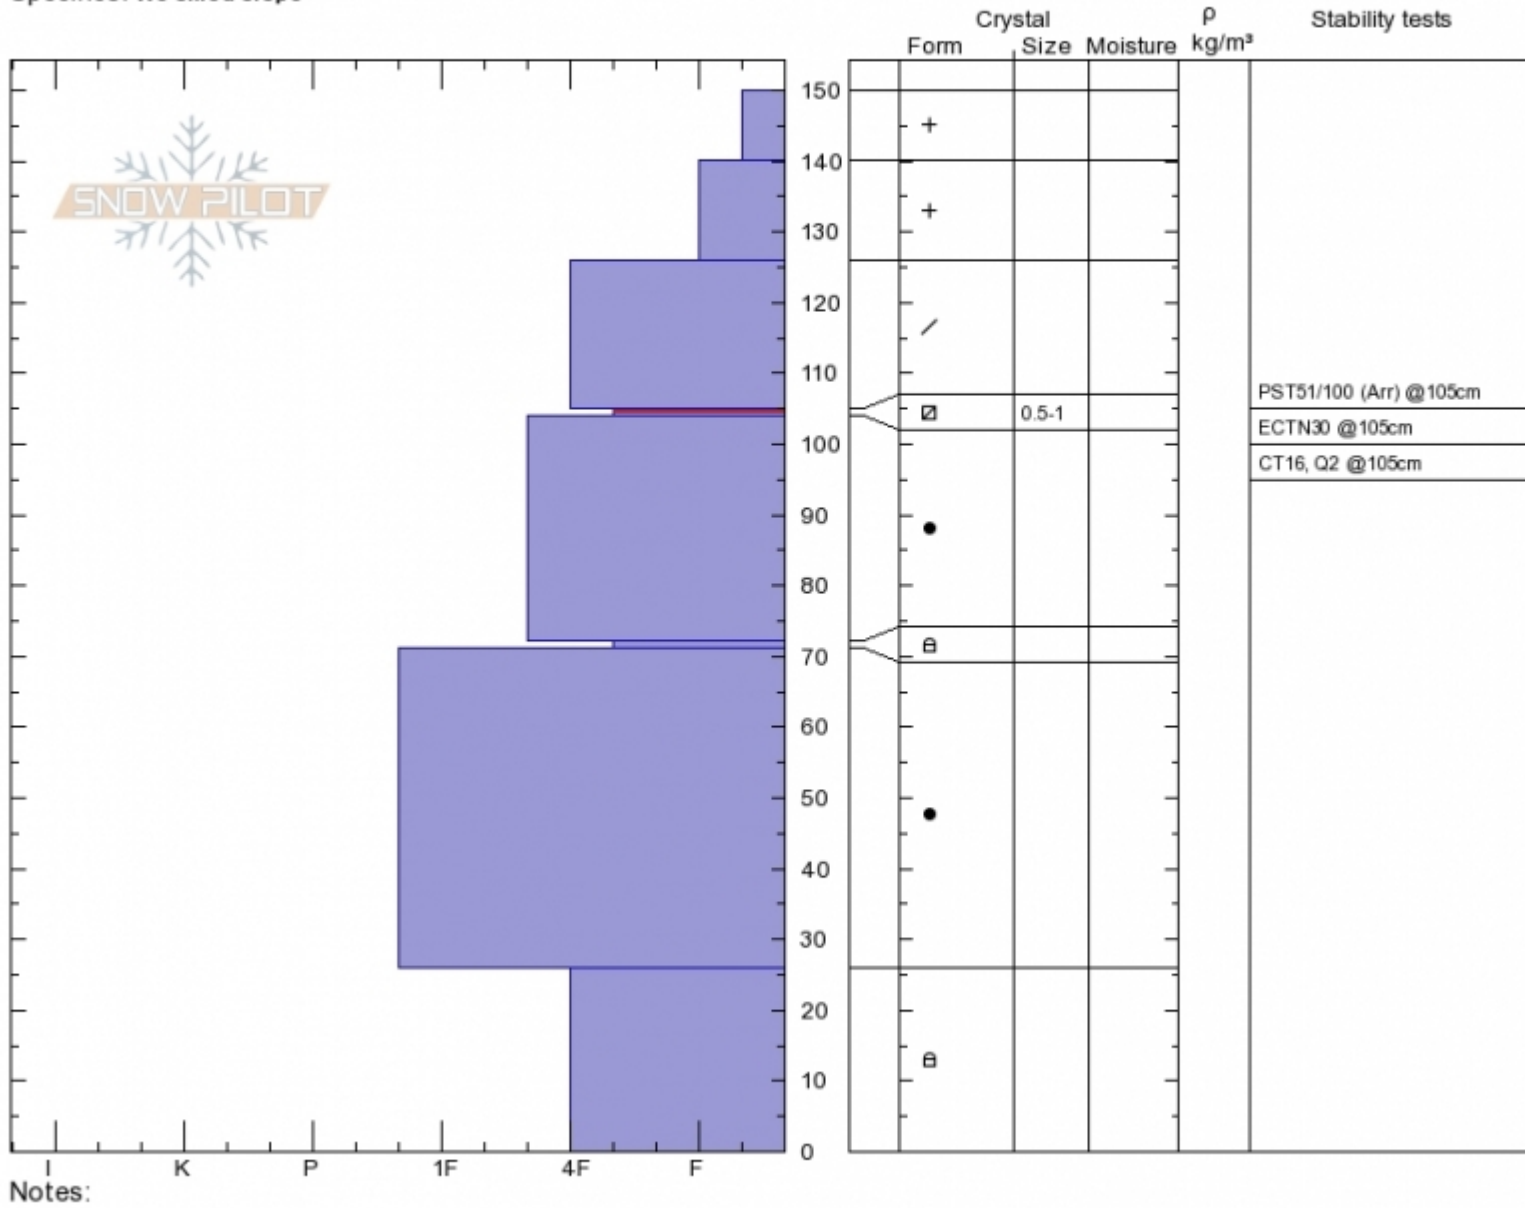

Trapper NE
Lionhead Range
MT
 Elevation: **9000 ft**
 Aspect: **70°**
 Specifics: **We skied slope**

Eric Knoff
Fri Feb 23 13:00 2018
 Co-ord: **44.83589N, -111.34523W**
 Slope Angle: **30°**
 Wind Loading: **no**

Stability: **Good**
 Air Temperature: **-20°C**
 Sky Cover: **CLR**
 Precipitation: **NO**
 Wind: **Calm**

HS150
Stability Test Notes

Layer No
104-105:

Advisory Region
 Lionhead Range
 Lionhead Range, 2018-02-24