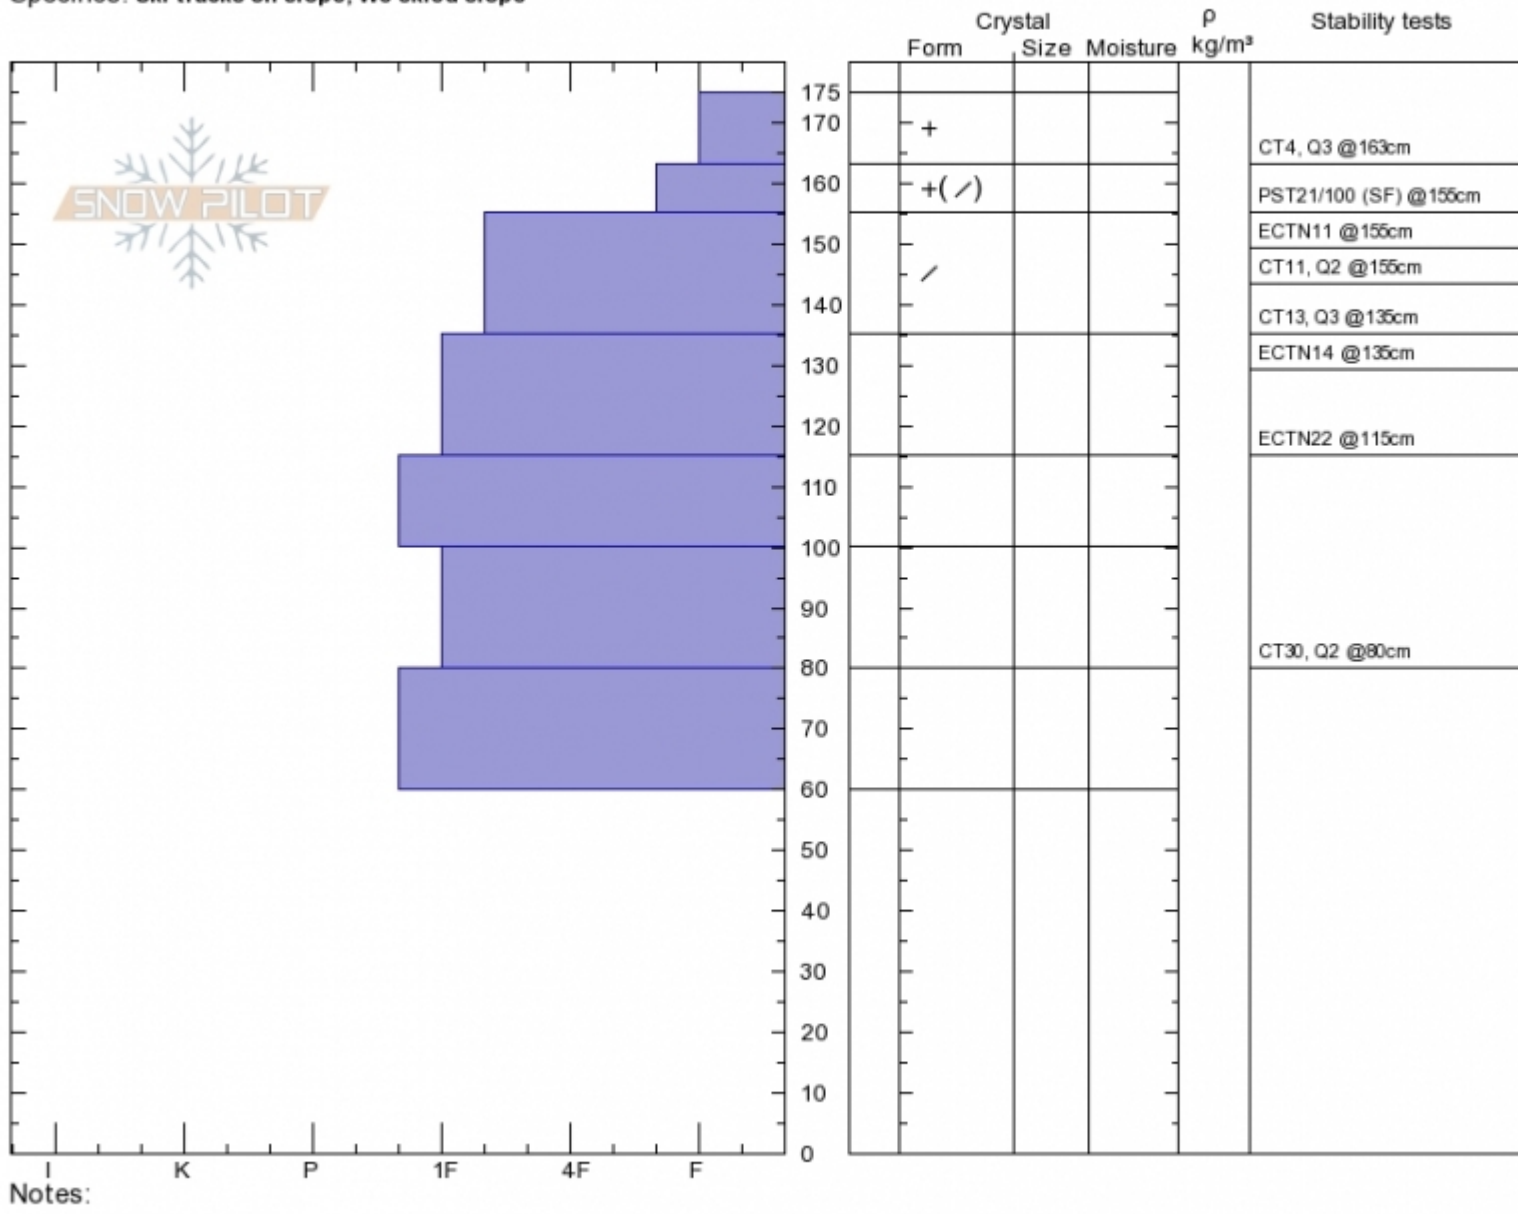

BaconRind/ErnieMiller  
 Madison Range-S  
 MT  
 Elevation: 8840 ft  
 Aspect: 100°  
 Specifics: Ski tracks on slope; We skied slope

Alex Marienthal  
 Sun Mar 4 11:30 2018  
 Co-ord: 44.95855N, -111.09991W  
 Slope Angle: 25°  
 Wind Loading:

Stability: **Good**  
 Air Temperature:  
 Sky Cover: **OVC**  
 Precipitation: **S1**  
 Wind: **Calm**

HS175  
 Stability Test Notes

Layer No

Advisory Region  
 Southern Madison

Forecast link: [GNFAC Avalanche Advisory for Tue Mar 6, 2018](#)  
 Southern Madison, 2018-03-04