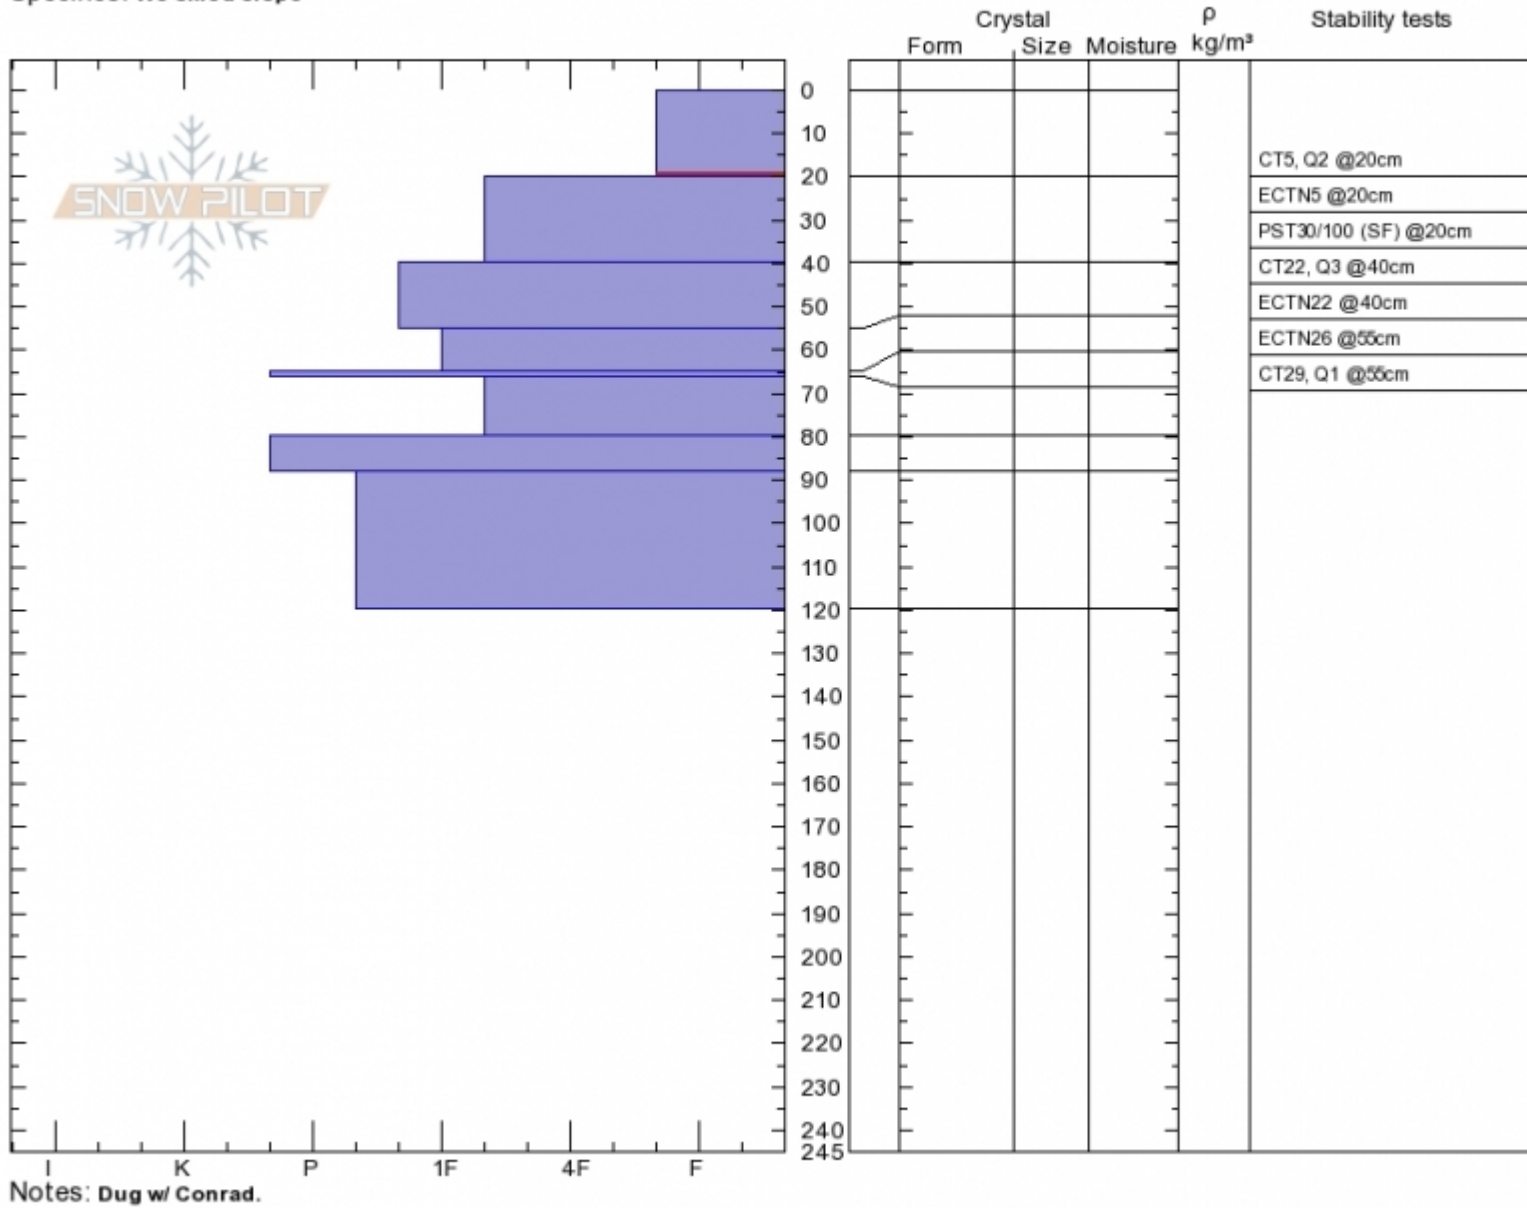

McAtee Basin
Madison Range-N
MT
 Elevation: **9754 ft**
 Aspect: **10°**
 Specifics: **We skied slope**

Doug Chabot-Admin
Tue Mar 6 11:00 2018
 Co-ord: **45.18464N, -111.44088W**
 Slope Angle: **30°**
 Wind Loading: **previous**

Stability: **Good**
 Air Temperature: **-11°C**
 Sky Cover: **CLR**
 Precipitation: **NO**
 Wind: **Calm**

HS245
Stability Test Notes

Layer No
20-0: Prob

Advisory Region
 Northern Madison
 Northern Madison, 2018-03-07