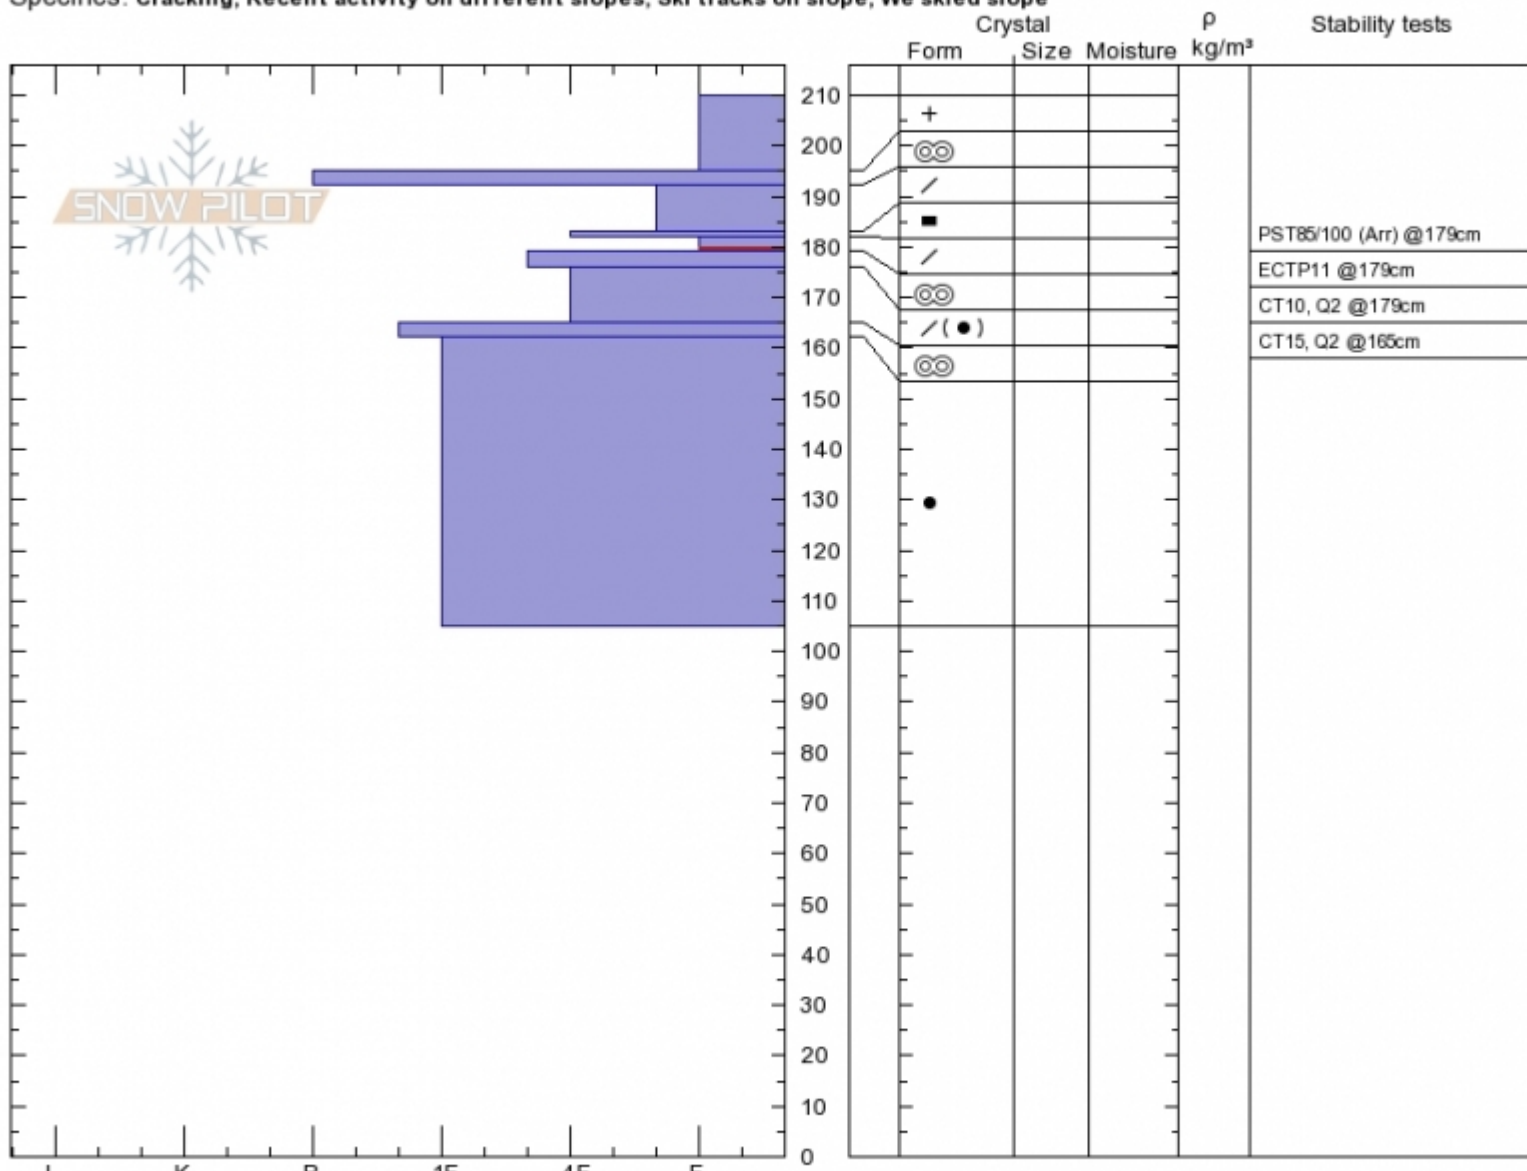

**Middle Basin/Beehive**  
**Madison Range-N**  
**MT**  
 Elevation: **8820 ft**  
 Aspect: **90°**  
 Specifics: **Cracking; Recent activity on different slopes; Ski tracks on slope; We skied slope**

**Alex Marienthal**  
**Sat Mar 24 00:25 2018**  
 Co-ord: **45.32384N, -111.37836W**  
 Slope Angle: **25°**  
 Wind Loading: **no**

Stability: **Fair**  
 Air Temperature:  
 Sky Cover: **BKN**  
 Precipitation: **NO**  
 Wind: **SW Moderate**

**HS210**  
 Stability Test Notes

Layer No  
**179-182: F**

Notes: 6in. new snow this morning. Stopped snowing 30-45 minutes before pit. Wind increasing to strong.

Advisory Region  
 Northern Madison  
 Northern Madison, 2018-03-29