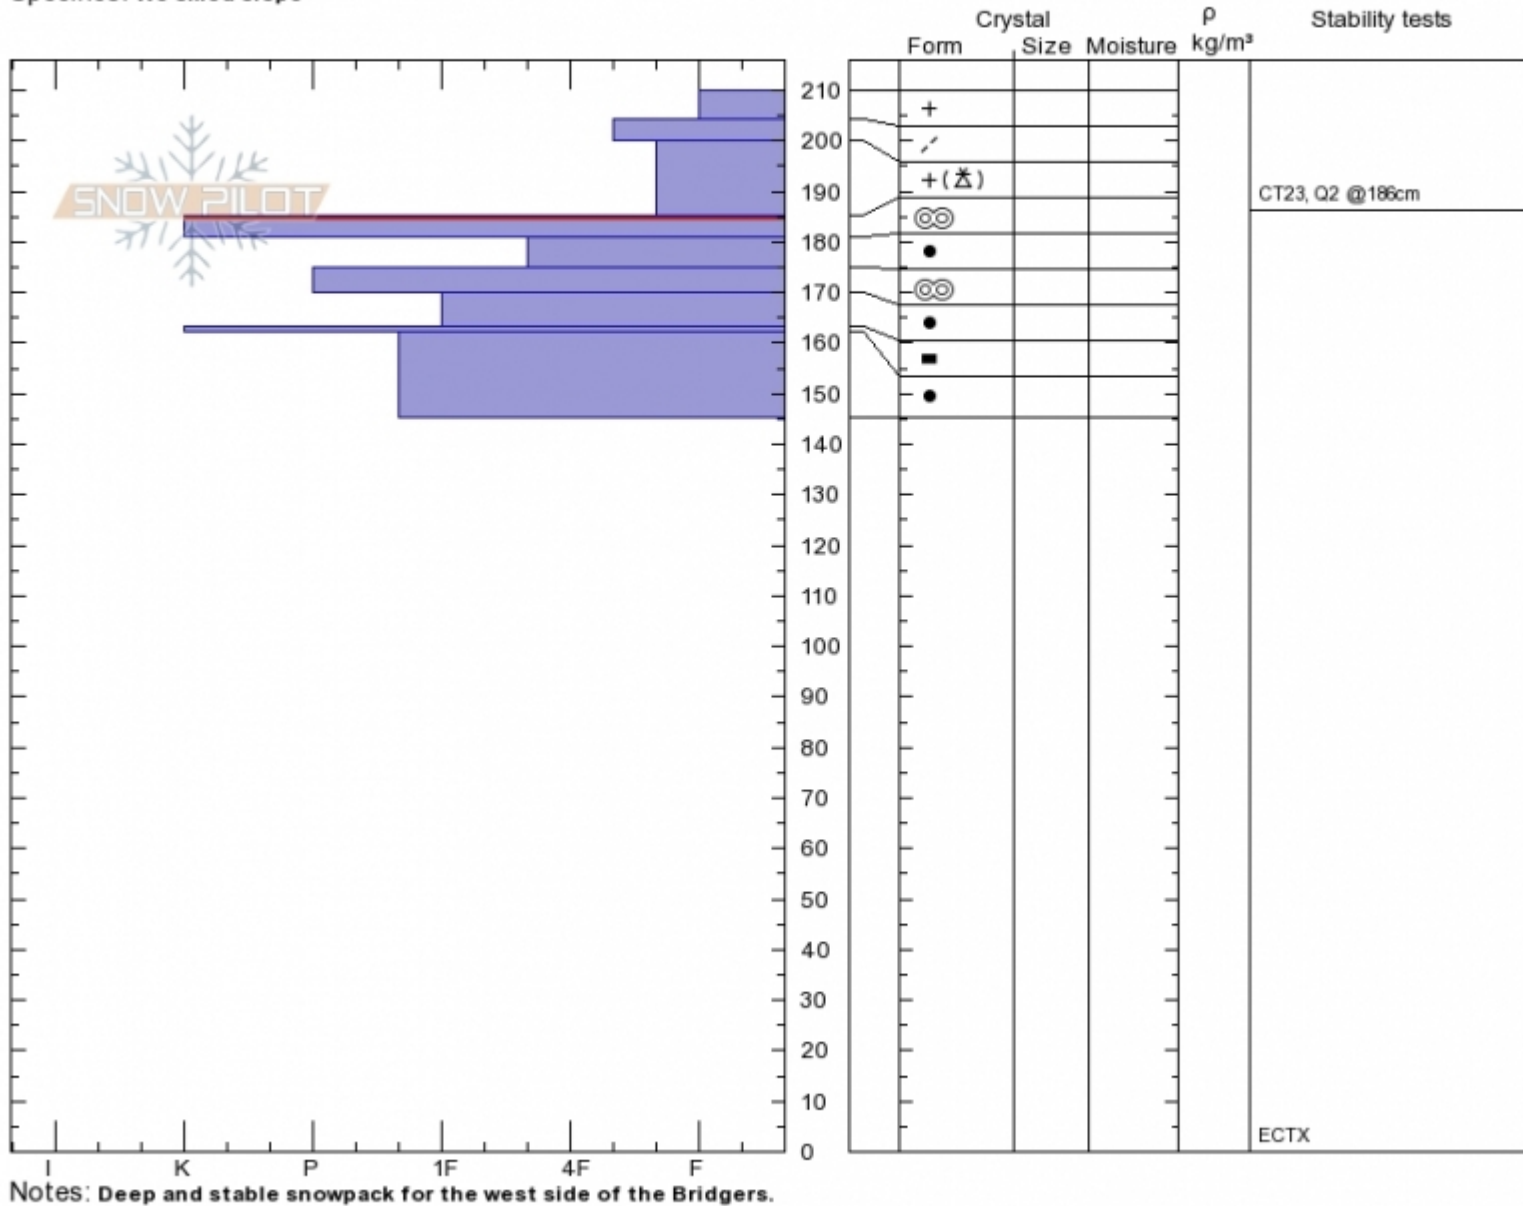

**Bridger West, Bostwick Eric Knoff**  
**Bridger Range Thu Mar 29 13:10 2018**  
**MT Co-ord: 45.79434N, -110.94545W**  
 Elevation: 7900 ft Slope Angle: 31°  
 Aspect: 300° Wind Loading: no  
 Specifics: We skied slope

Stability: **Very Good** HS210 Layer No  
 Air Temperature: -5°C Stability Test Notes 181-185: F  
 Sky Cover: **SCT**  
 Precipitation: **NO**  
 Wind: **SW Light Breeze**

Advisory Region  
 Bridger Range  
 Bridger Range, 2018-03-30