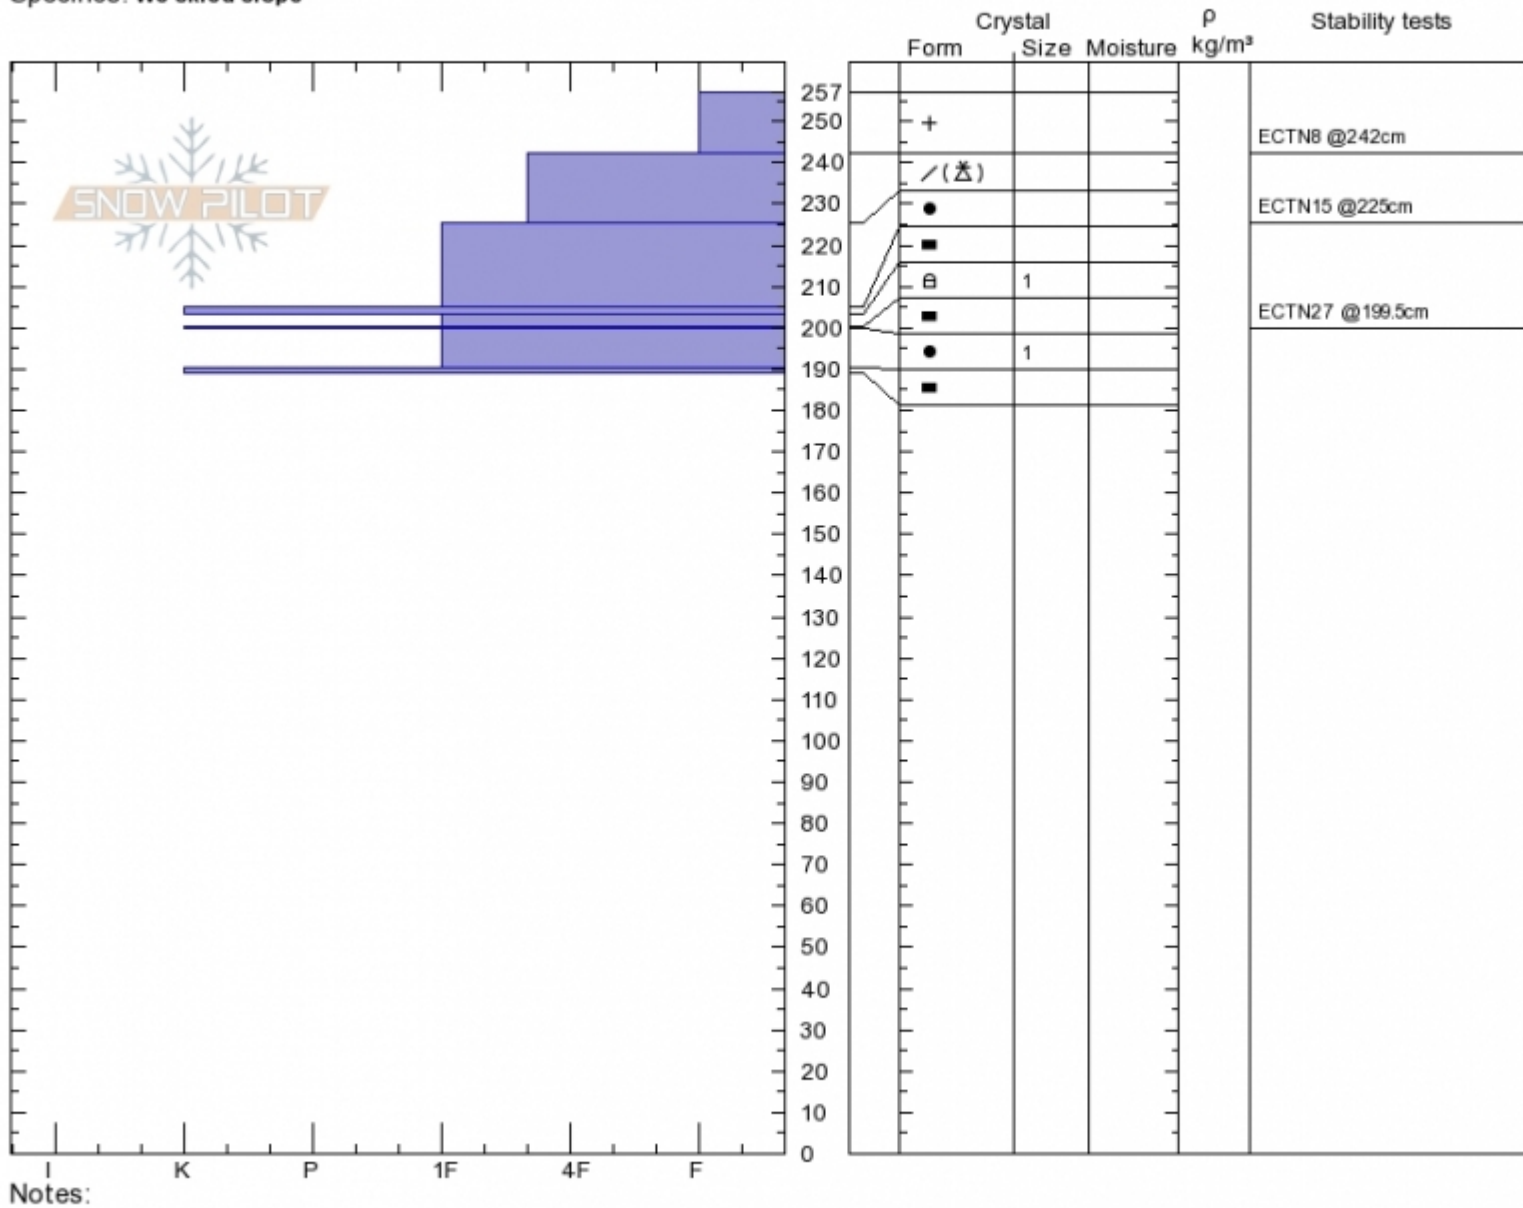

Palisades Butte
 Gallatin Range-N
 MT
 Elevation: 9650 ft
 Aspect: 160°
 Specifics: We skied slope

Doug Chabot-Admin
 Thu Mar 29 11:45 2018
 Co-ord: 45.41848N, -110.97893W
 Slope Angle: 32°
 Wind Loading: yes

Stability: **Very Good**
 Air Temperature: -7°C
 Sky Cover: CLR
 Precipitation: NO
 Wind: **W Moderate**

HS257
 Stability Test Notes

Layer No

Advisory Region
 Northern Gallatin
 Northern Gallatin, 2018-04-01