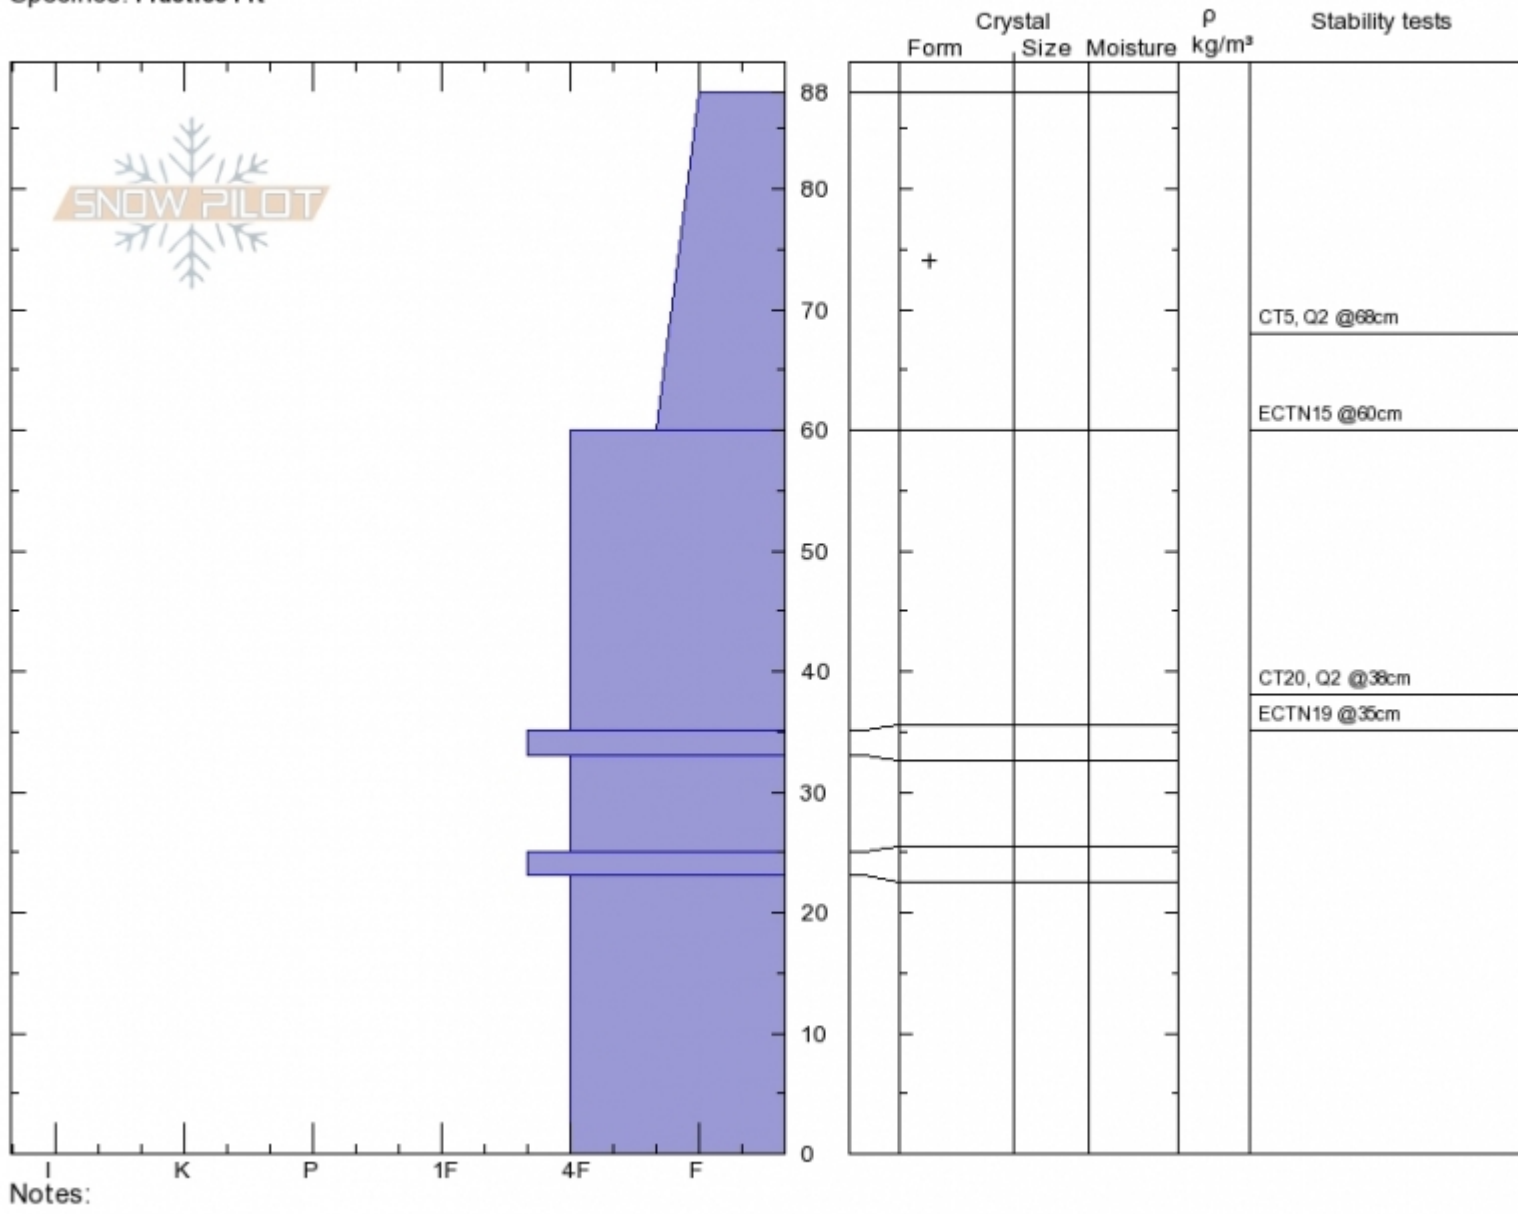

east Miller Ridge
Beartooths
MT
 Elevation: **9150 ft**
 Aspect: **60°**
 Specifics: **Practice Pit**

Beau Fredlund
Wed Nov 7 00:30 2018
 Co-ord: **45.03151N, -109.94382E**
 Slope Angle: **35°**
 Wind Loading: **no**

Stability:
 Air Temperature:
 Sky Cover: **BKN**
 Precipitation: **S-1**
 Wind: **NW Light Breeze**

HS88
Stability Test Notes
 Layer No
33-35: Pr

Advisory Region
 Cooke City
 Cooke City, 2018-11-09