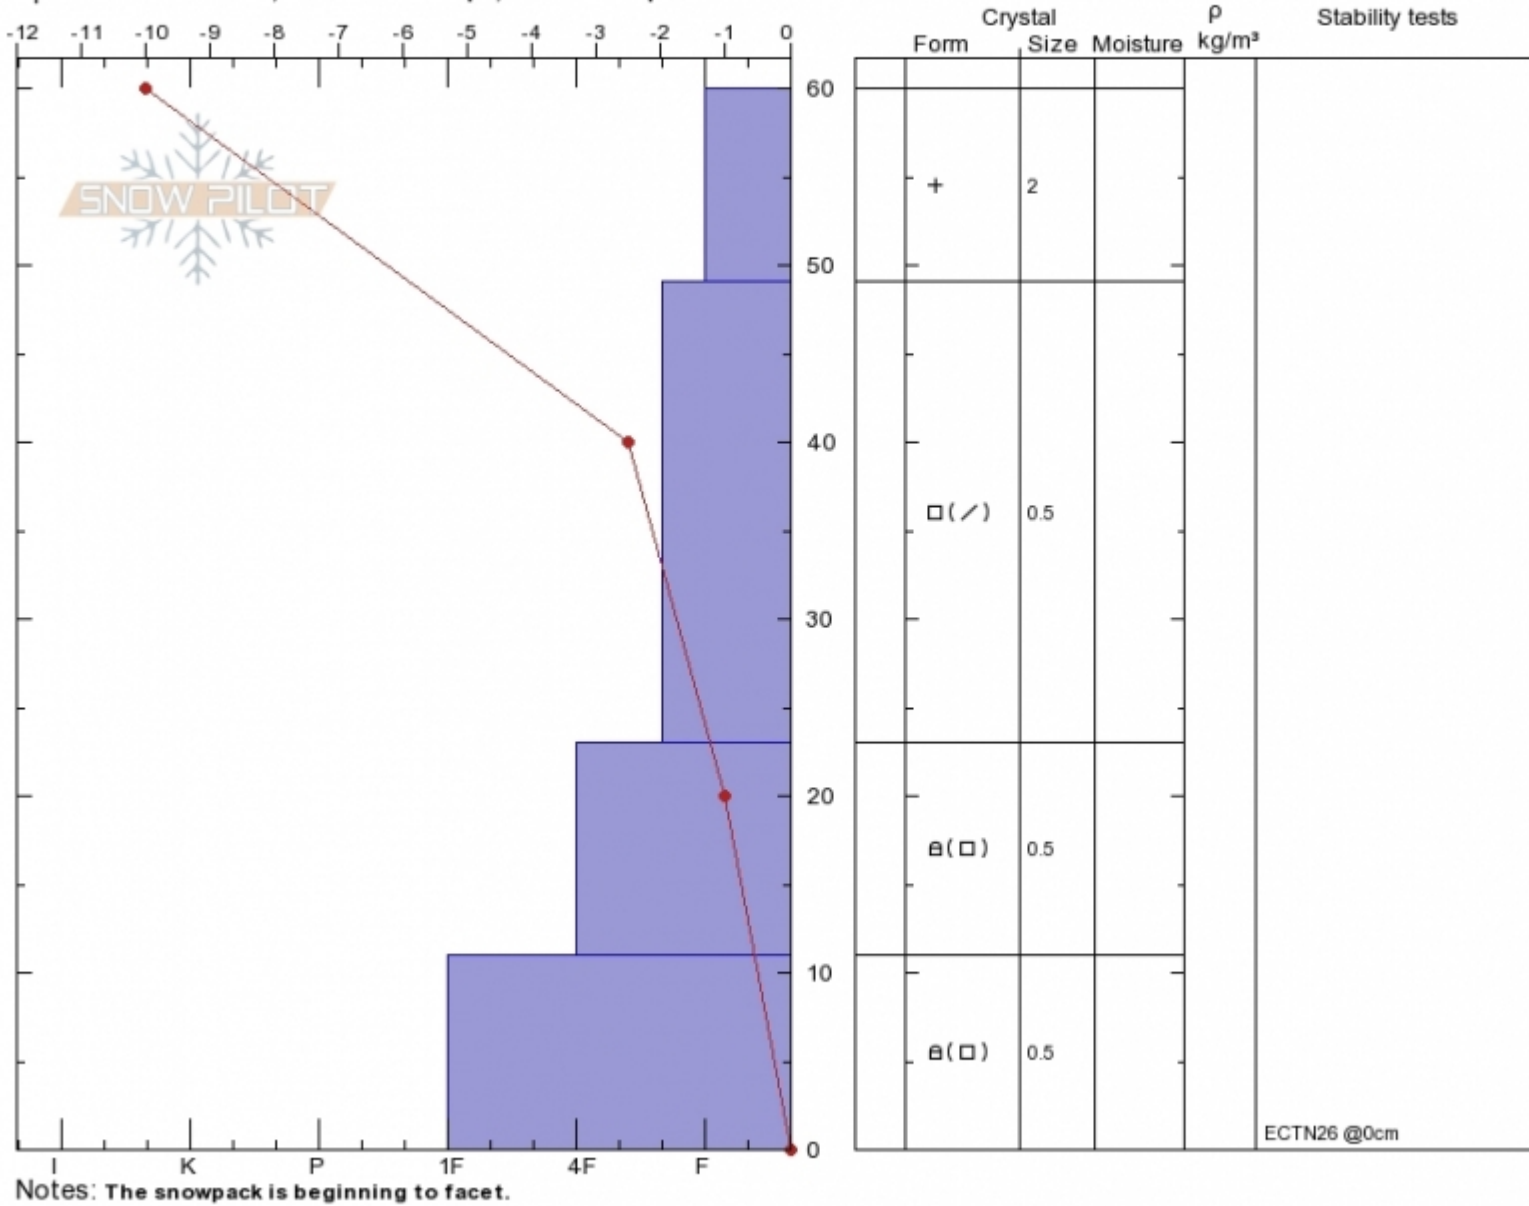

**Tyler's Slope**  
**Madison Range-N**  
**MT**  
 Elevation: **9000 ft**  
 Aspect: **240°**  
 Specifics: **Practice Pit; Ski tracks on slope; We skied slope**

**Doug Chabot-Admin**  
**Mon Nov 12 11:30 2018**  
 Co-ord: **45.32017N, -111.38308W**  
 Slope Angle: **35°**  
 Wind Loading: **no**

Stability: **HS60**  
 Air Temperature: **-10°C**  
 Sky Cover: **CLR**  
 Precipitation: **NO**  
 Wind: **SW Light Breeze**

**Stability Test Notes**

Layer No

Advisory Region  
 Northern Madison  
 Northern Madison, 2018-11-14