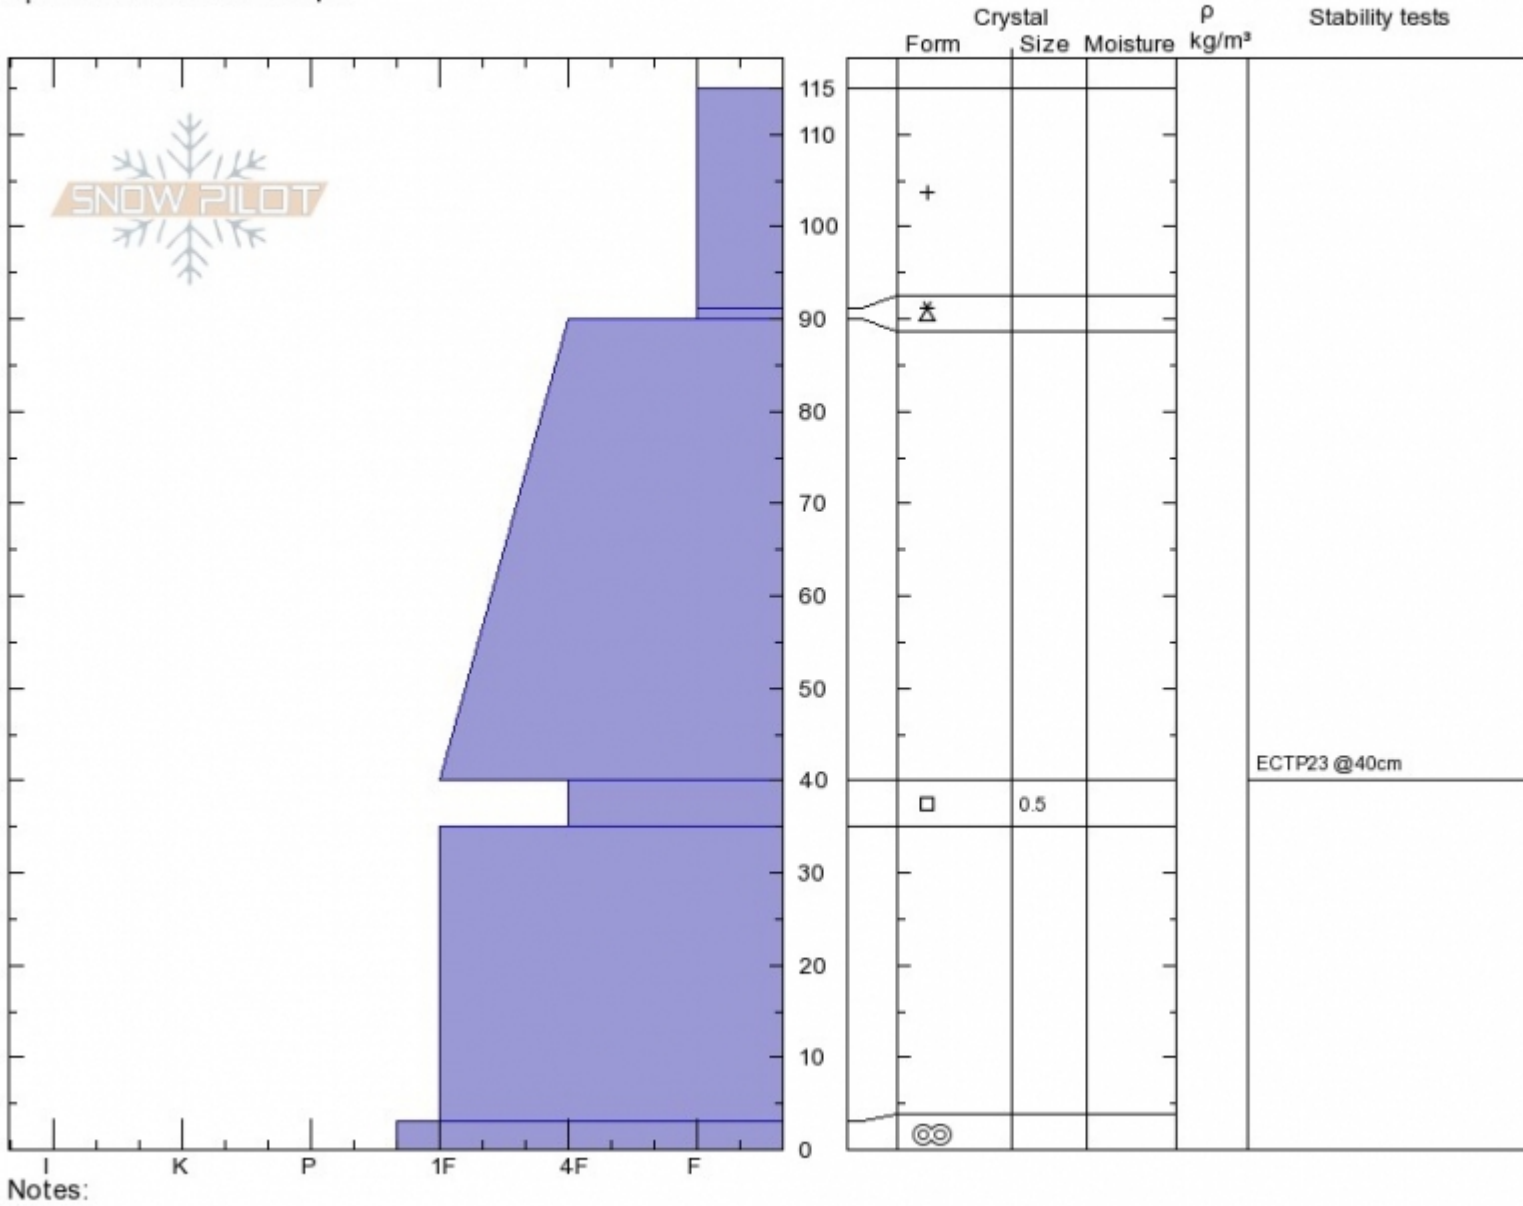

The Ramp
Bridger Range
MT
 Elevation: **8100 ft**
 Aspect: **20°**
 Specifics: **Ski tracks on slope**

Spencer Jonas
Sat Nov 17 13:30 2018
 Co-ord:
 Slope Angle: **33°**
 Wind Loading:

Stability:
 Air Temperature:
 Sky Cover: **FEW**
 Precipitation: **NO**
 Wind: **Calm**

HS115
Stability Test Notes

Layer No

Advisory Region
 Bridger Range

Forecast link: [GNFAC Avalanche Forecast for Mon Nov 19, 2018](#)
 Bridger Range, 2018-11-18