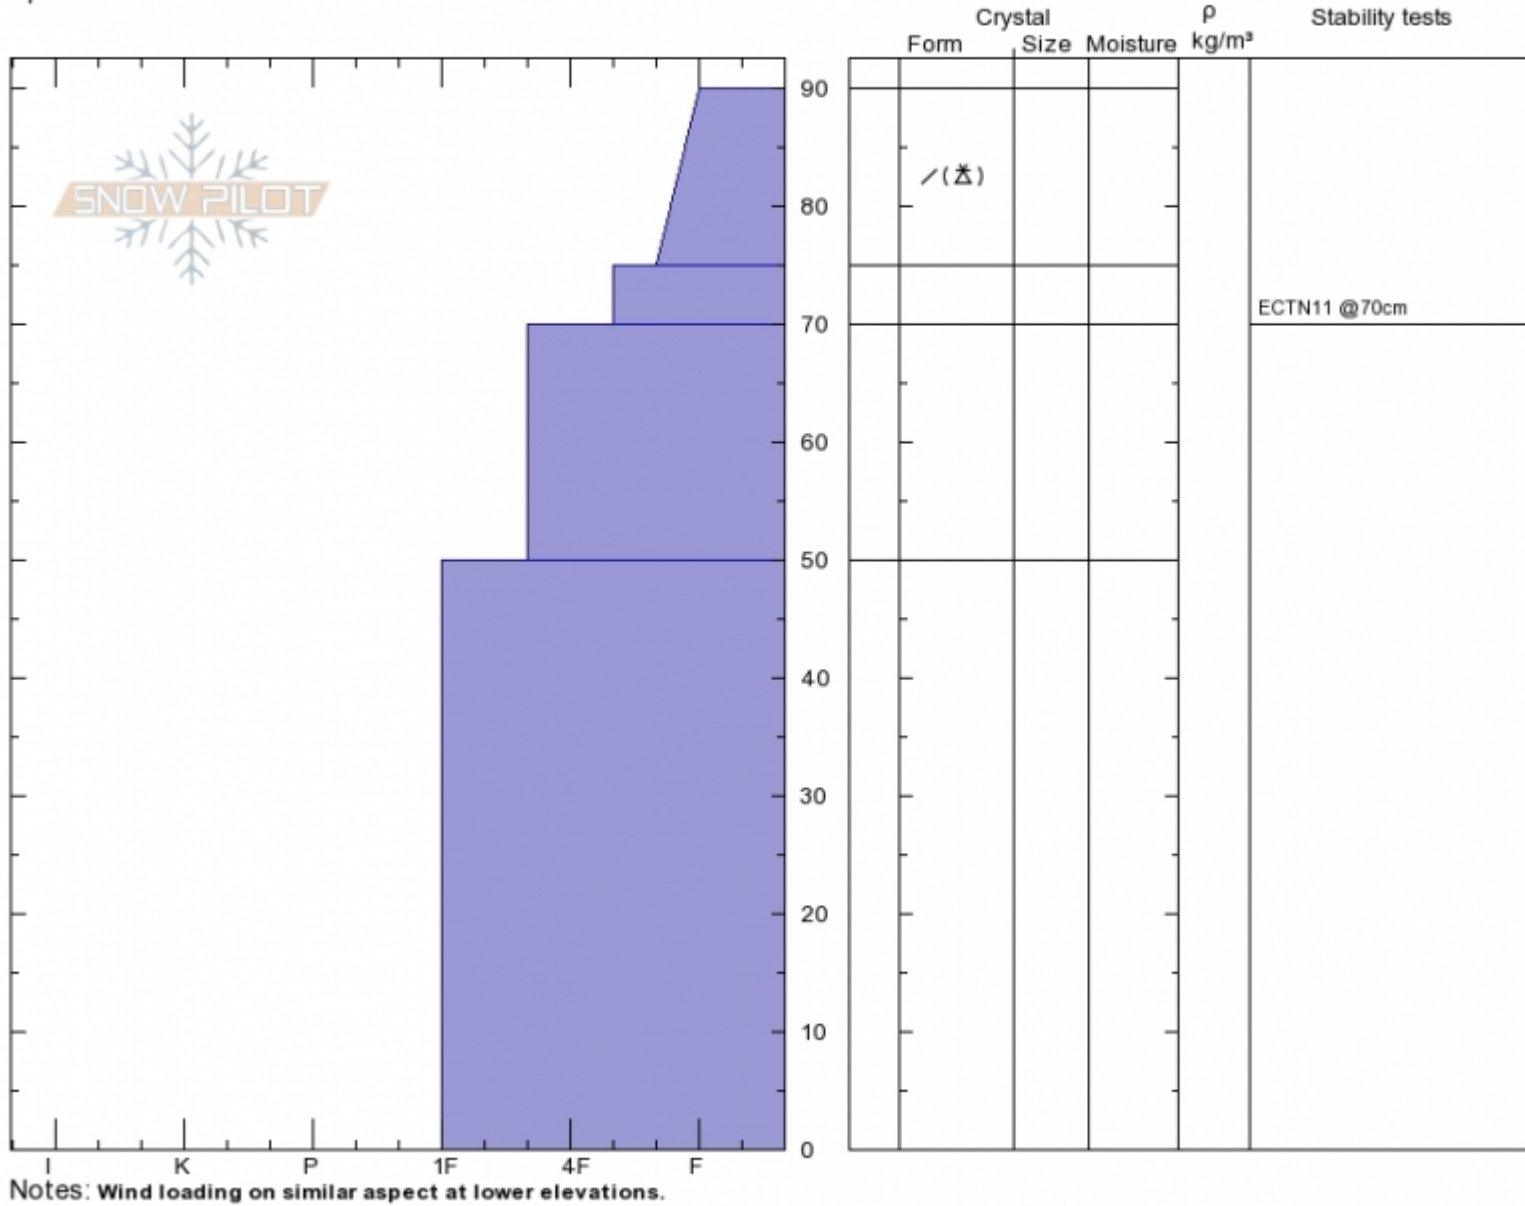

Birthday Pit
Bridger Range
MT
 Elevation: **8650 ft**
 Aspect: **82°**
 Specifics:

Andrew Schauer
Mon Nov 19 11:30 2018
 Co-ord: **45.80300N, -110.93265W**
 Slope Angle: **30°**
 Wind Loading:

Stability:
 Air Temperature: **-3°C**
 Sky Cover: **SCT**
 Precipitation: **NO**
 Wind: **N Light Breeze**

HS90 PS20
 Stability Test Notes

Layer No
75-90: Gr

Advisory Region
 Bridger Range
 Bridger Range, 2018-11-20