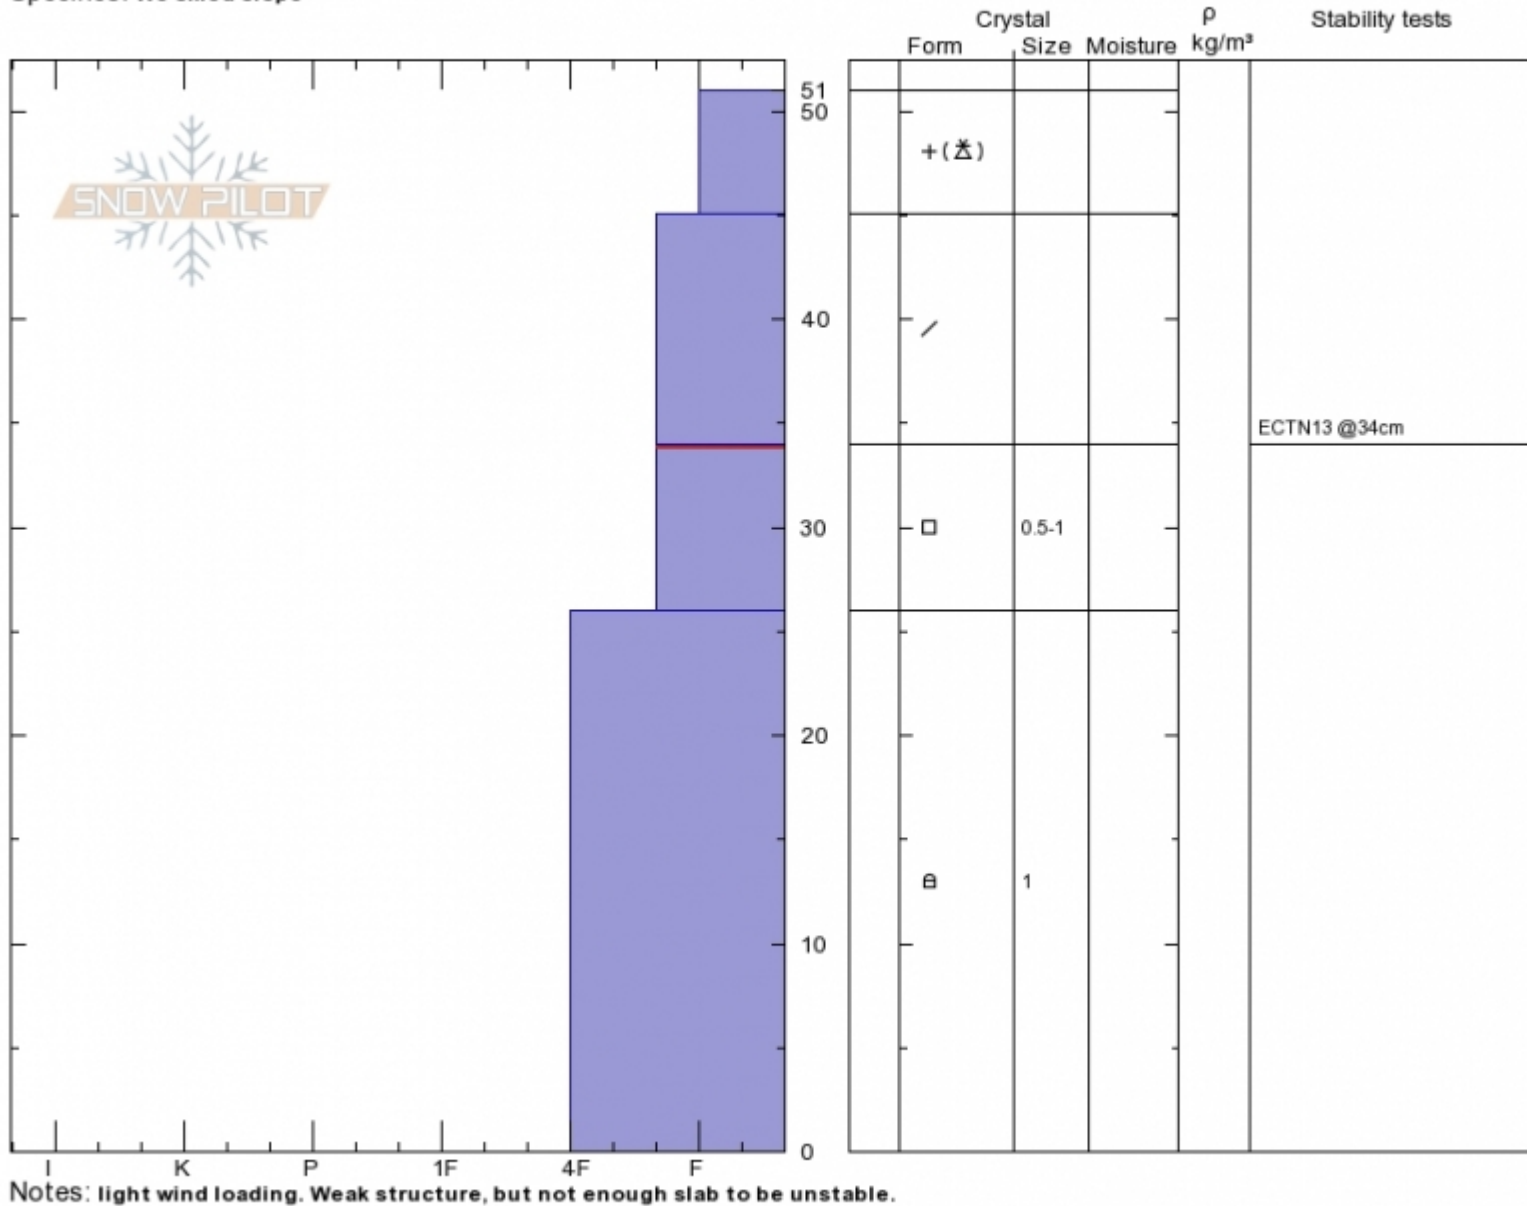

Beehive Basin
Madison Range-N
MT
 Elevation: **8900 ft**
 Aspect: **240°**
 Specifics: **We skied slope**

Eric Knoff
Wed Nov 28 13:10 2018
 Co-ord:
 Slope Angle: **33°**
 Wind Loading: **previous**

Stability:
 Air Temperature: **-5°C**
 Sky Cover: **SCT**
 Precipitation: **NO**
 Wind: **W Moderate**

HS51
 Stability Test Notes

Layer No
26-34: Pro

Advisory Region
 Northern Madison
 Northern Madison, 2018-11-29