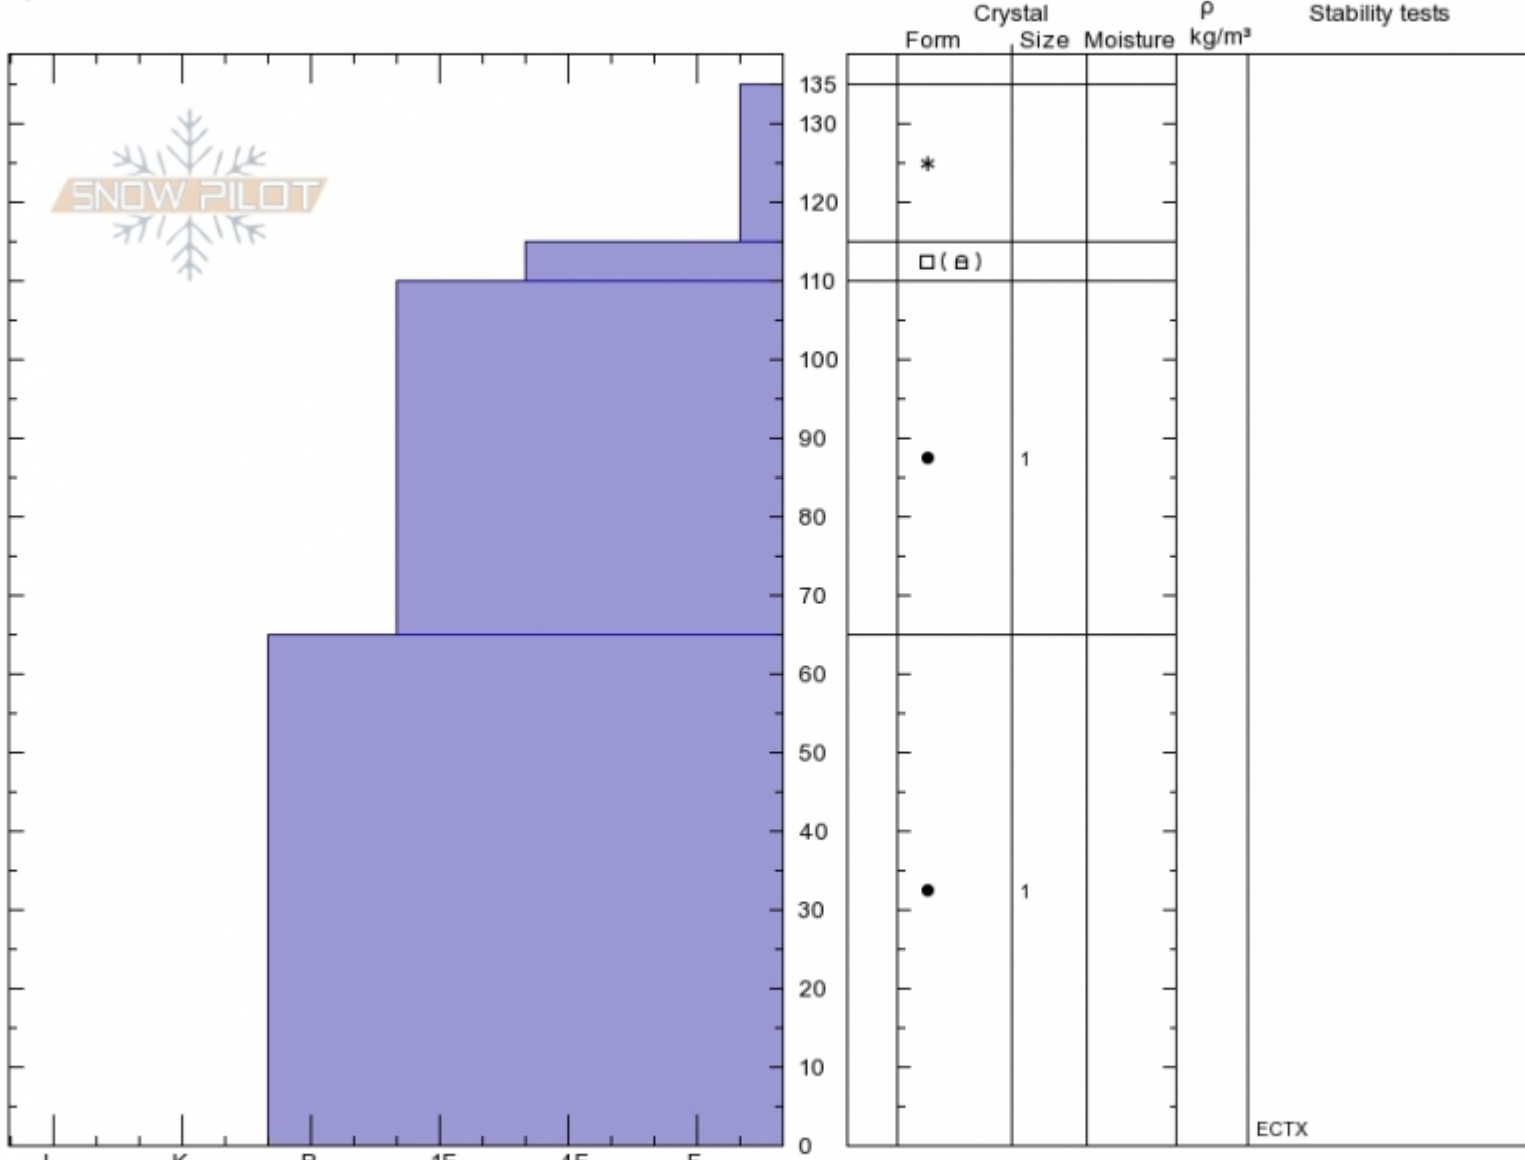

The Throne
Bridger Range
MT
 Elevation: **8150 ft**
 Aspect: **90°**

Alex Marienthal
Sun Dec 2 11:15 2018
 Co-ord: **45.88400N, -110.95015W**
 Slope Angle: **35°**
 Wind Loading:

Stability:
 Air Temperature:
 Sky Cover: **CLR**
 Precipitation: **NO**
 Wind: **Calm**

HS135
Stability Test Notes

Layer No

Specifics: Recent activity on different slopes; Ski tracks on slope; We skied slope; Snowmobile tracks on slope

Notes: We dug a second pit on ENE aspect 8450' elev.: Similar structure to this pit, HS 160 and ECTN16, CT14 Q2 @ 135cm (same layer as