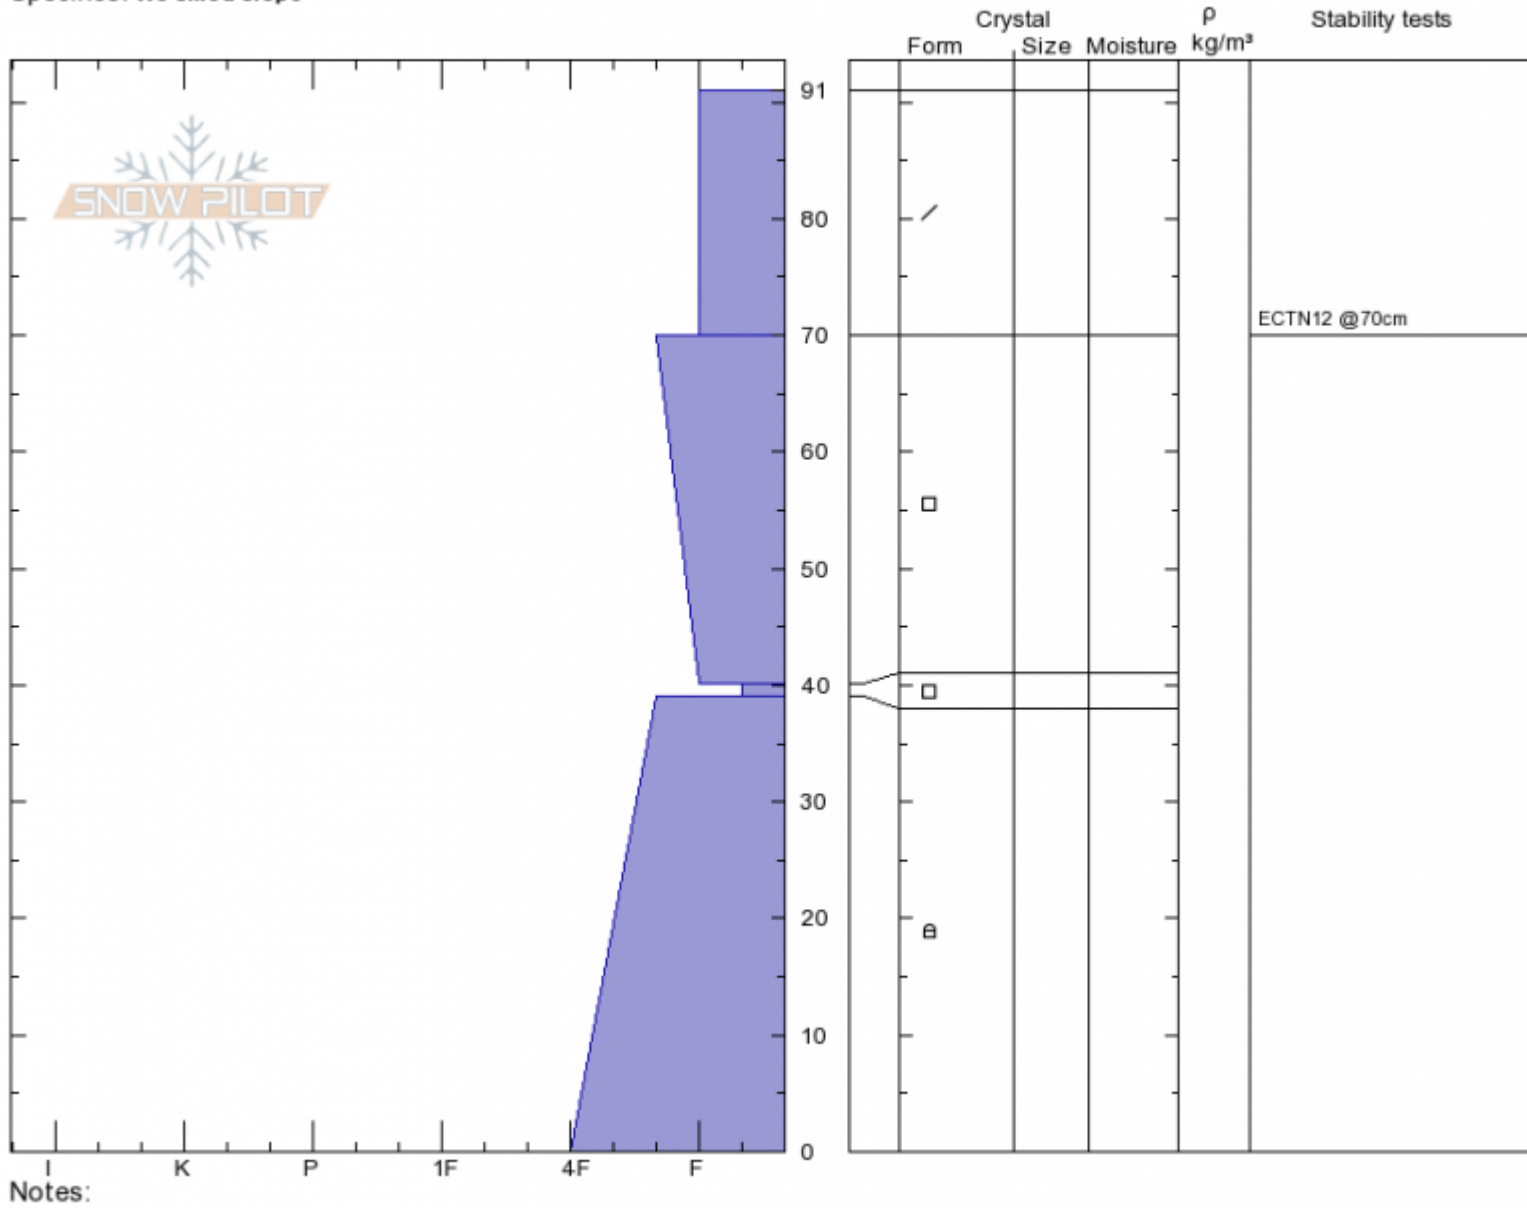

Dog Leg
Bridger Range
MT
 Elevation: **8200 ft**
 Aspect: **69°**
 Specifics: **We skied slope**

Andrew Schauer
Sun Dec 16 15:20 2018
 Co-ord: **45.83187N, -110.93578W**
 Slope Angle: **36°**
 Wind Loading: **no**

Stability: **Good**
 Air Temperature: **-2°C**
 Sky Cover: **CLR**
 Precipitation: **NO**
 Wind: **Calm**

HS91
 Stability Test Notes

Layer No
39-40: Pr

Advisory Region
 Bridger Range
 Longitude
 -110.94W
 Latitude
 45.83N
 Bridger Range, 2018-12-16