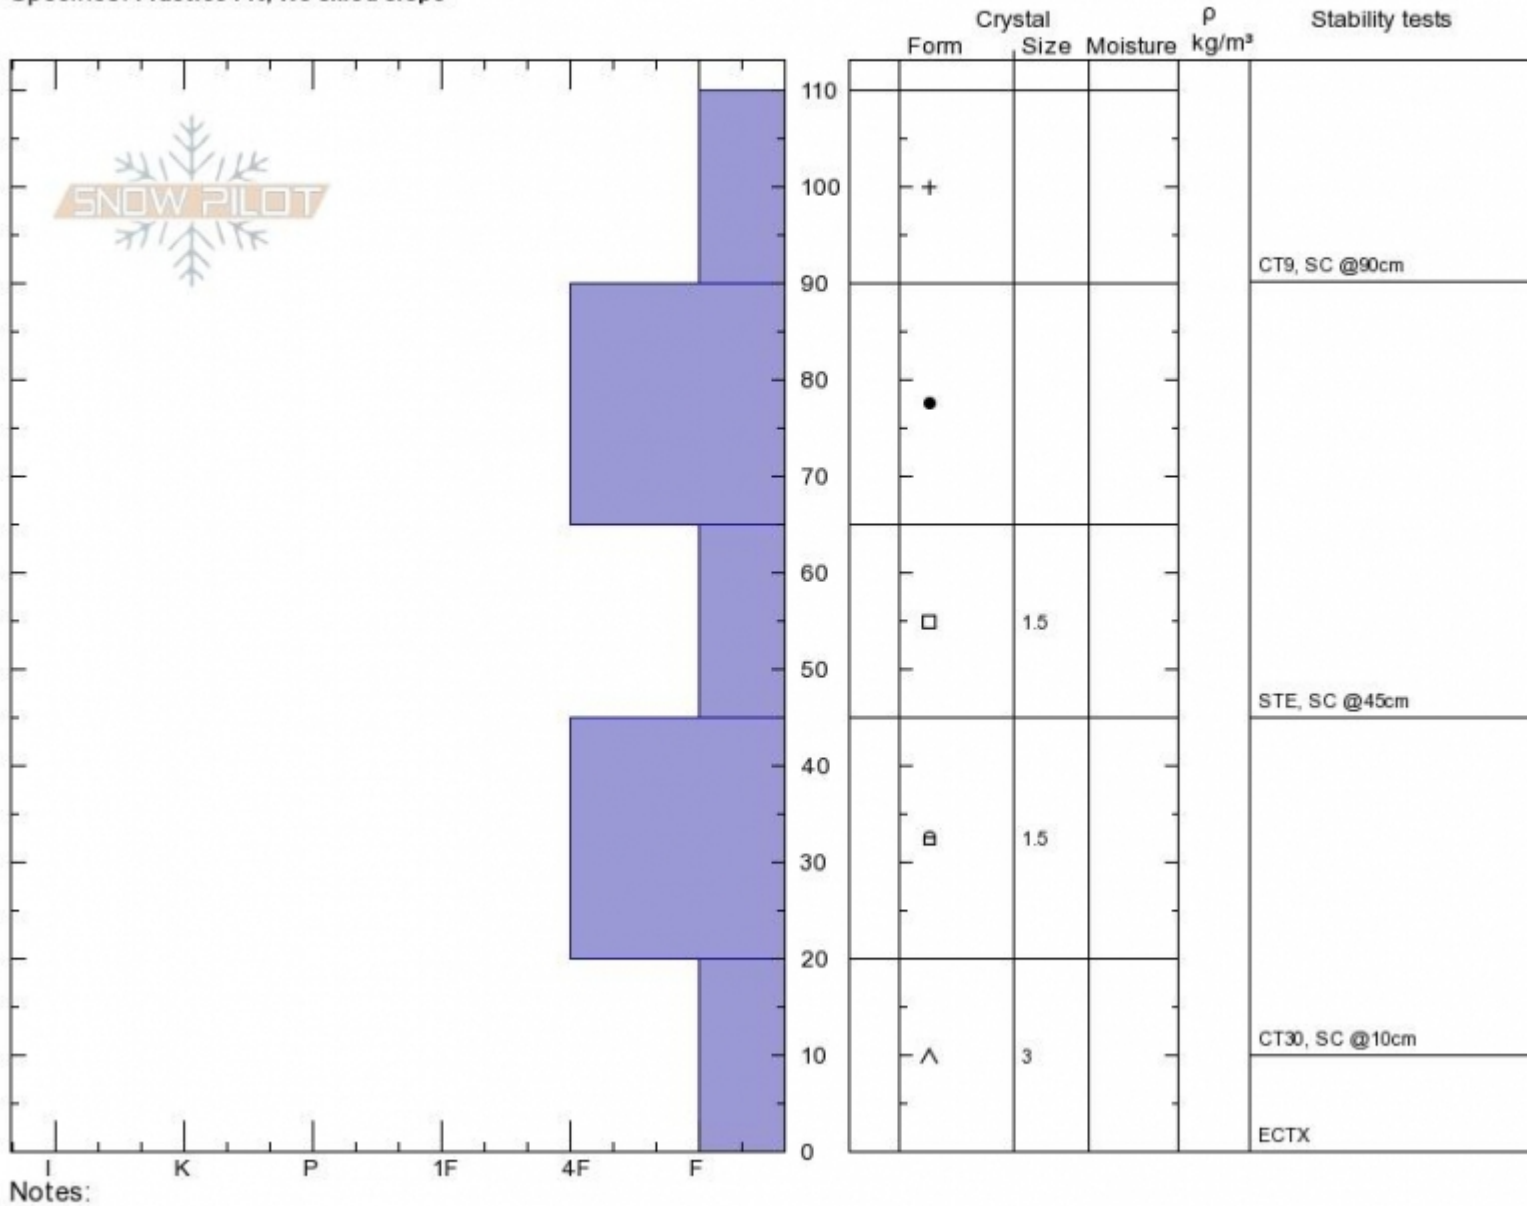

Republic Creek
Cooke City
MT

Elevation: 9800 ft
Aspect: 240°

Specifics: Practice Pit; We skied slope

Logan DeMarcus

Wed Dec 19 10:00 2018

Co-ord: 44.98540N, -109.92520W

Slope Angle:

Wind Loading: no

Stability: **Good**

Air Temperature:

Sky Cover: **BKN**

Precipitation: **S-1**

Wind: **NW Calm**

HS110 PF60

Stability Test Notes

Layer No

0-20: Prob

Advisory Region
Cooke City
Longitude
-109.93W
Latitude
44.99N
Cooke City, 2018-12-20