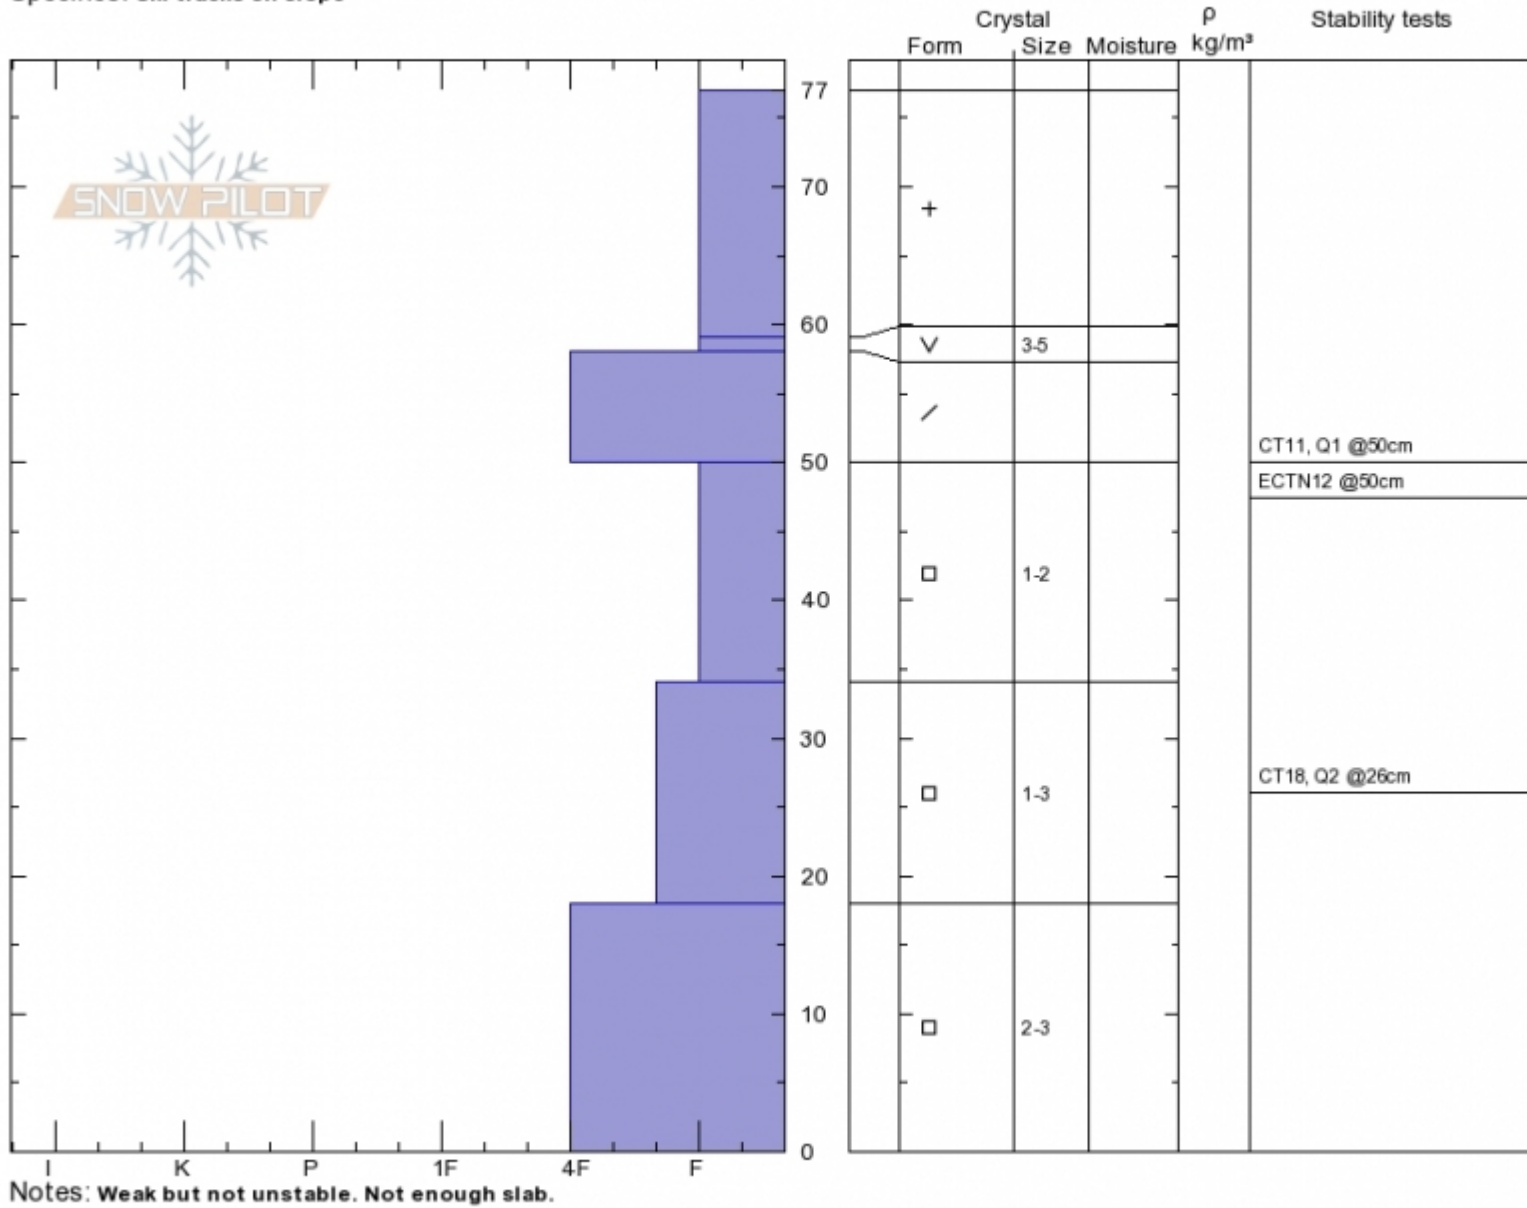

Bacon Rind NE
Madison Range-S
MT
 Elevation: **8800 ft**
 Aspect: **70°**
 Specifics: **Ski tracks on slope**

Eric Knoff
Thu Dec 20 12:30 2018
 Co-ord: **44.97001N, -111.09540W**
 Slope Angle: **26°**
 Wind Loading: **no**

Stability: **Fair**
 Air Temperature: **-5°C**
 Sky Cover: **SCT**
 Precipitation: **S-1**
 Wind: **SW Moderate**

HS77
Stability Test Notes

Layer No
34-50: Pr

Advisory Region
 Southern Madison
 Southern Madison, 2018-12-20