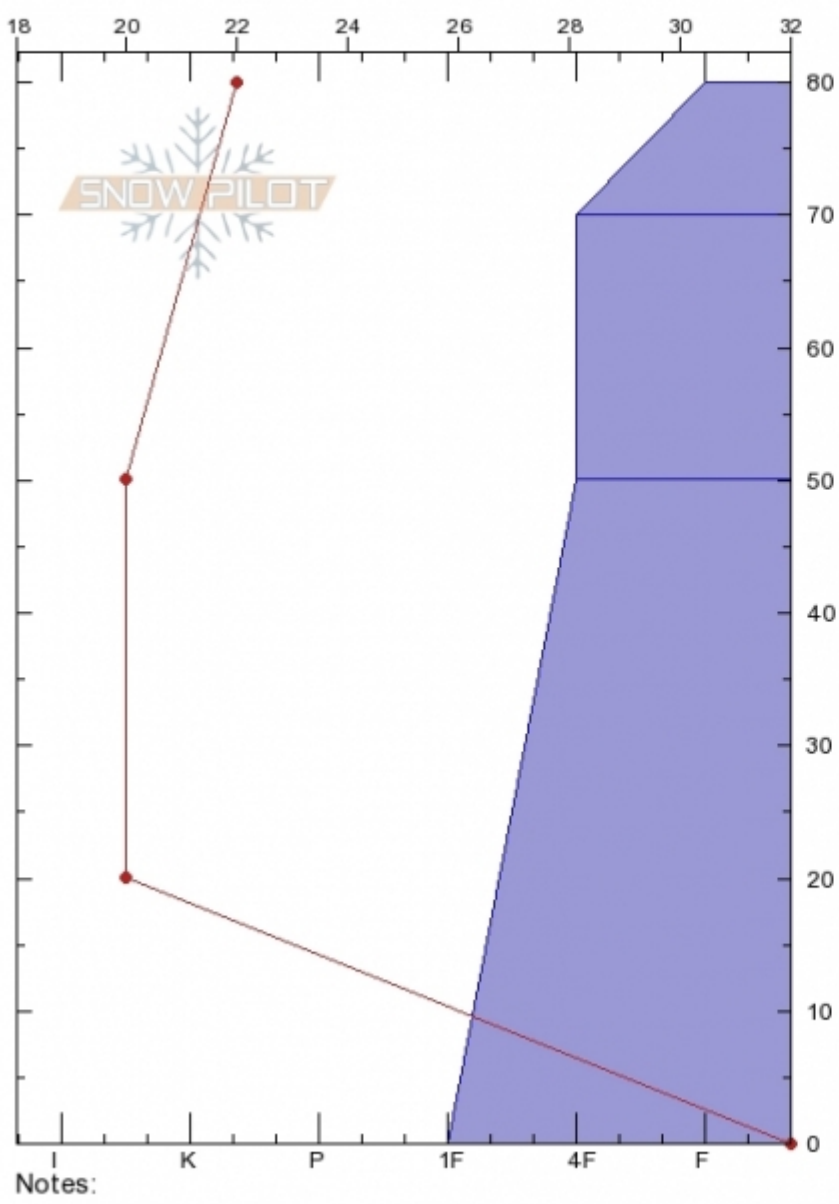

**Mt Ellis**  
**Gallatin Range-N**  
**MT**  
 Elevation: **8430 ft**  
 Aspect: **NE**  
 Specifics: **Ski tracks on slope; We skied slope**

**Scott Davidson**  
**Sun Dec 16 12:45 2018**  
 Co-ord: **45.57837N, -110.95197W**  
 Slope Angle: **32°**  
 Wind Loading: **no**

Stability: **Very Good**  
 Air Temperature: **38°F**  
 Sky Cover: **FEW**  
 Precipitation: **NO**  
 Wind: **W Calm**

**HS80 PS20**  
**Stability Test Notes**

Layer No

Form	Crystal Size	Moisture	$\rho$ kg/m <sup>3</sup>	Stability tests
•		M		
◻	2			
◻	2			