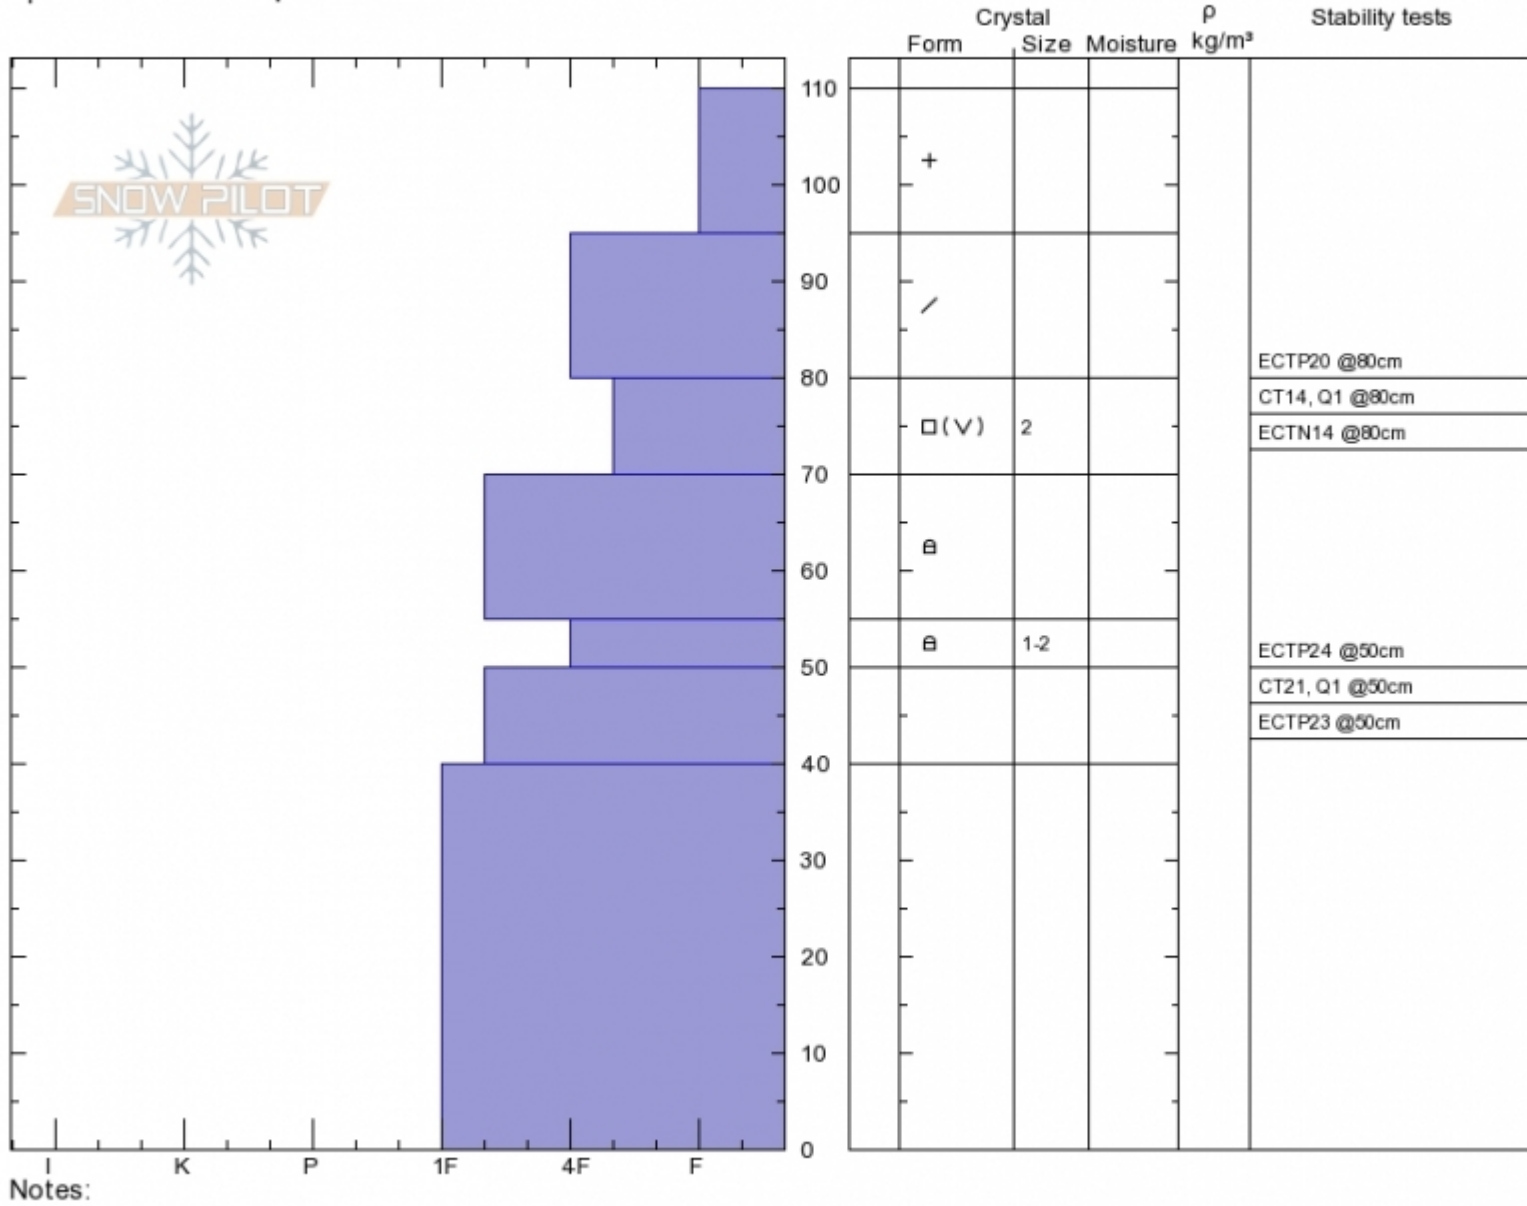

Wade's - Lulu Pass
 Cooke City
 MT
 Elevation: 9500 ft
 Aspect: 150°
 Specifics: We skied slope

Alex Marienthal
 Thu Dec 20 13:30 2018
 Co-ord: 45.06800N, -109.95224W
 Slope Angle: 23°
 Wind Loading: yes

Stability: Fair
 Air Temperature:
 Sky Cover: OVC
 Precipitation: S-1
 Wind: N Light Breeze

HS110
 Stability Test Notes

Layer No

Notes:
 Advisory Region
 Cooke City
 Longitude
 -109.95W
 Latitude
 45.07N
 Cooke City, 2018-12-22