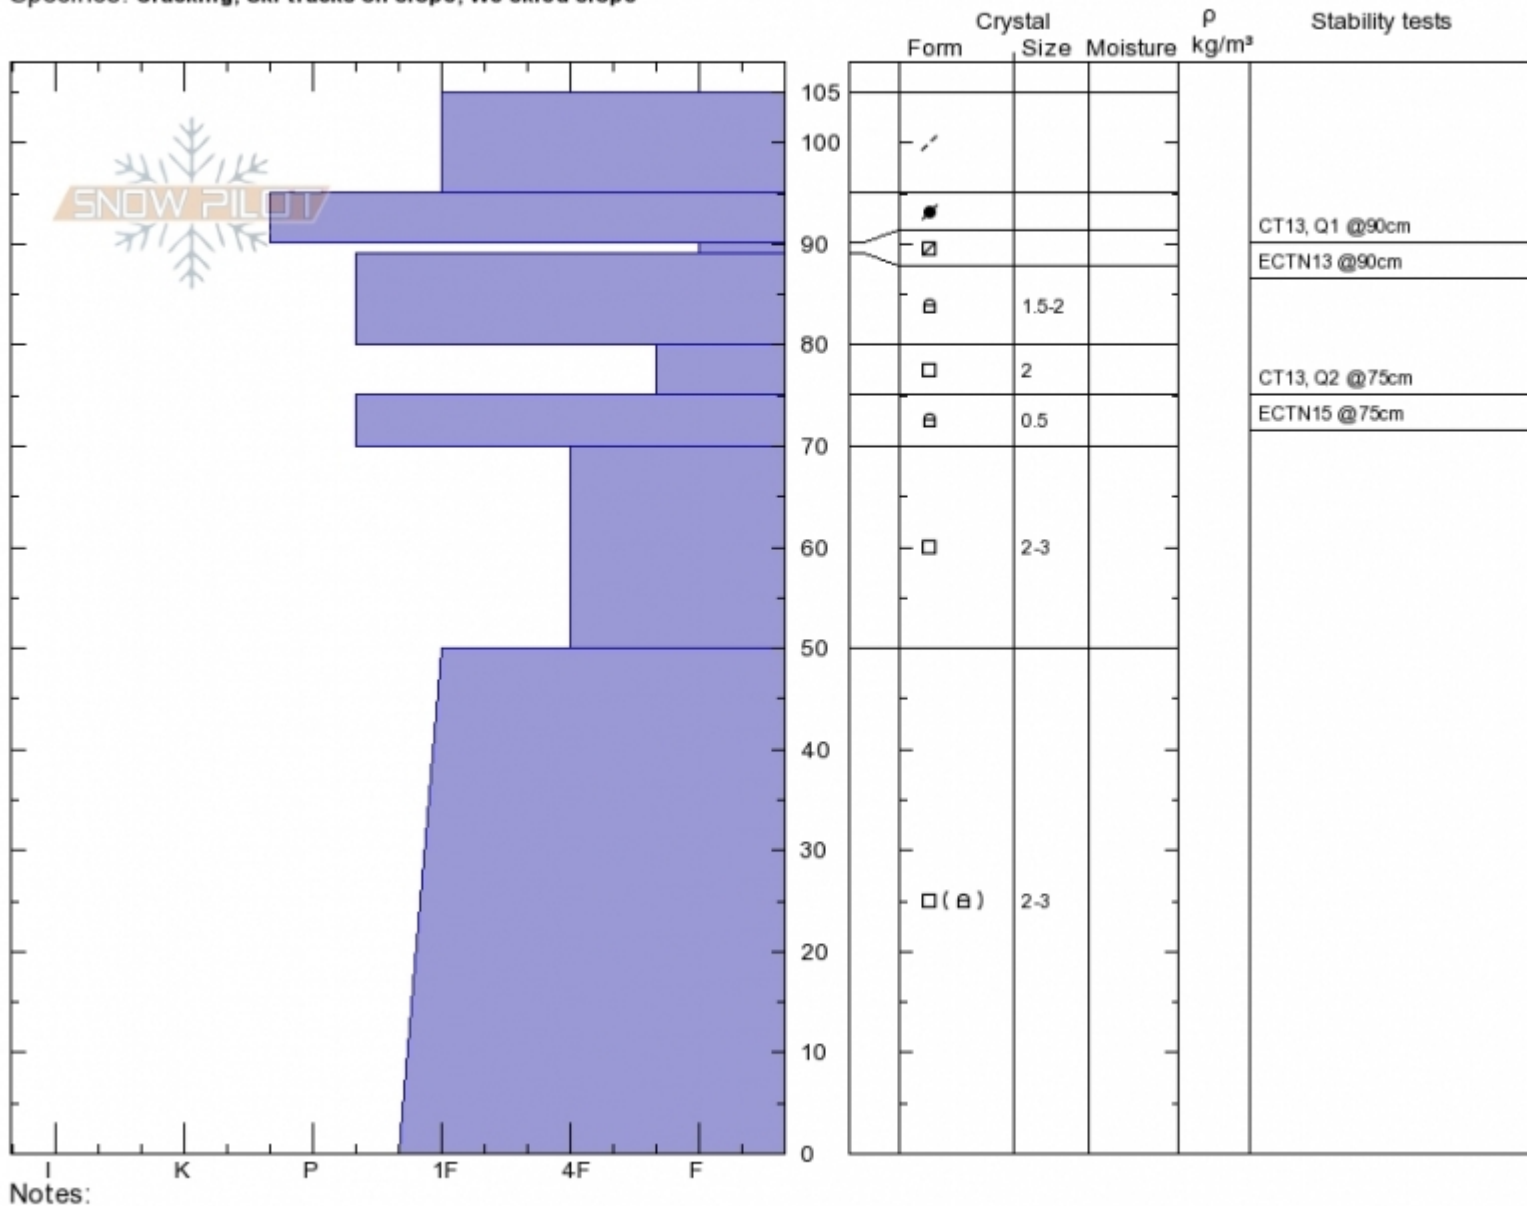

Saddle Peak
 Bridger Range
 MT
 Elevation: 8929 ft
 Aspect: 95°
 Specifics: Cracking; Ski tracks on slope; We skied slope

Alex Marienthal
 Sun Dec 23 10:18 2018
 Co-ord: 45.79371N, -110.93492W
 Slope Angle: 34°
 Wind Loading: yes

Stability:
 Air Temperature:
 Sky Cover: BKN
 Precipitation: NO
 Wind: W Light Breeze

HS105
 Stability Test Notes

Layer No

Notes:
 Advisory Region
 Bridger Range
 Longitude
 -110.94W
 Latitude
 45.79N
 Bridger Range, 2018-12-23