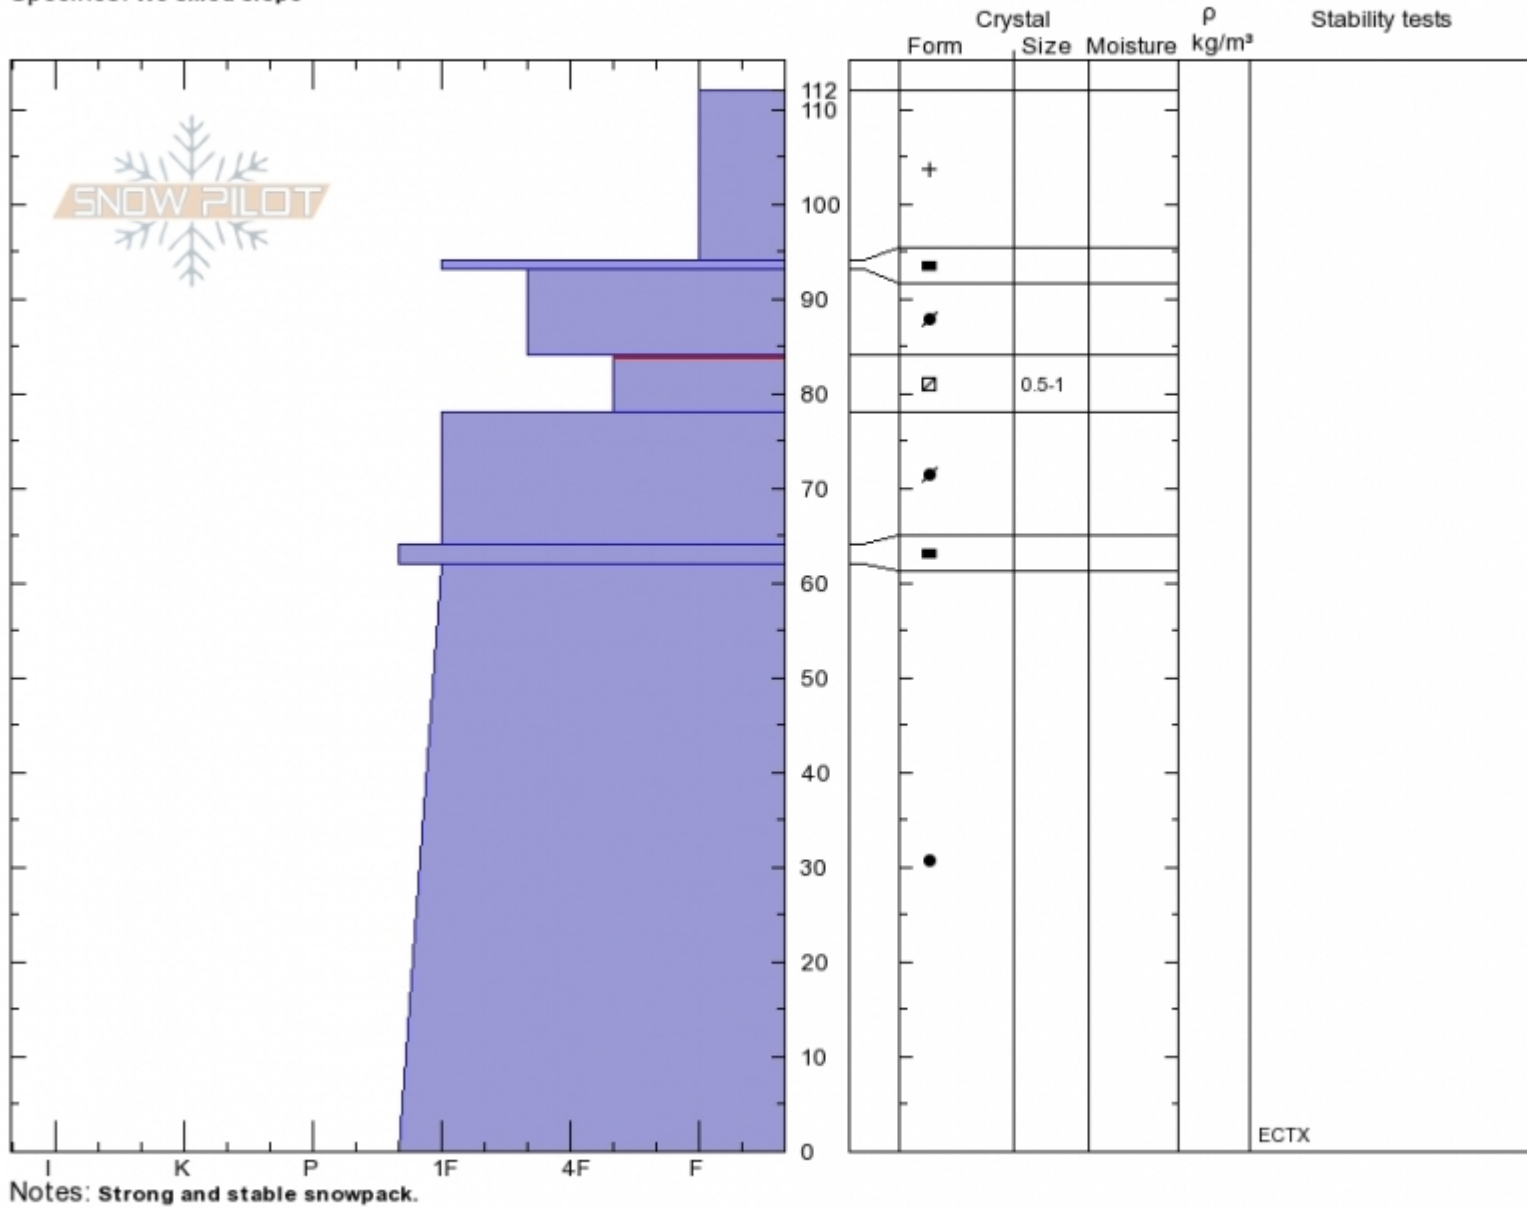

Divide Peak, SE
Gallatin Range-N
MT
 Elevation: **9000 ft**
 Aspect: **140°**
 Specifics: **We skied slope**

Eric Knoff
Wed Dec 26 12:30 2018
 Co-ord: **45.40233N, -110.96946W**
 Slope Angle: **26°**
 Wind Loading: **no**

Stability:
 Air Temperature: **-10°C**
 Sky Cover: **BKN**
 Precipitation: **S-1**
 Wind: **W Light Breeze**

HS112
Stability Test Notes

Layer No
78-84: Pr

Notes: Strong and stable snowpack.

Advisory Region
 Northern Gallatin
 Longitude
 -110.97W
 Latitude
 45.40N
 Northern Gallatin, 2018-12-27