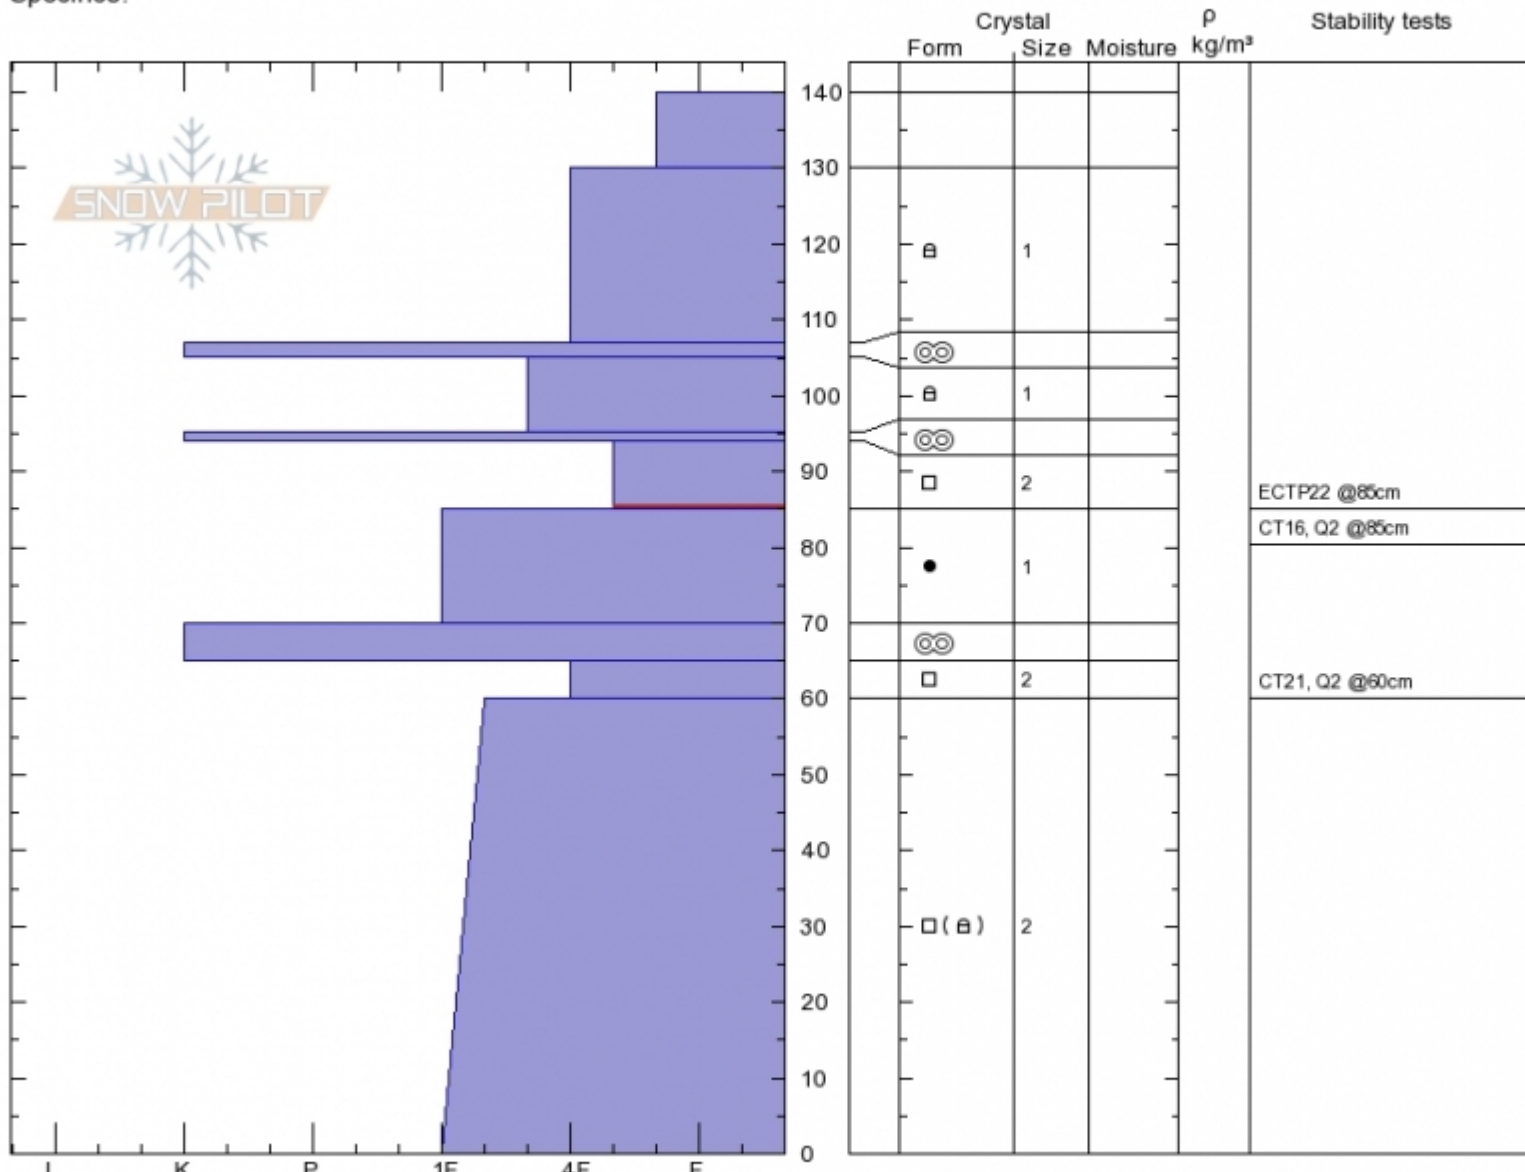

Rasta Chute
Beartooths
MT
 Elevation: **10130 ft**
 Aspect: **210°**
 Specifics:

Doug Chabot-Admin
Wed Dec 26 14:20 2018
 Co-ord: **45.67134N, -109.94593W**
 Slope Angle: **35°**
 Wind Loading: **previous**

Stability: **Fair**
 Air Temperature: **-15°C**
 Sky Cover: **SCT**
 Precipitation: **NO**
 Wind: **Calm**

HS140
 Stability Test Notes

Layer No
85-94: Pr

Notes: Wind-loading was minor. We decided to not ski the slope because of the ECTP.