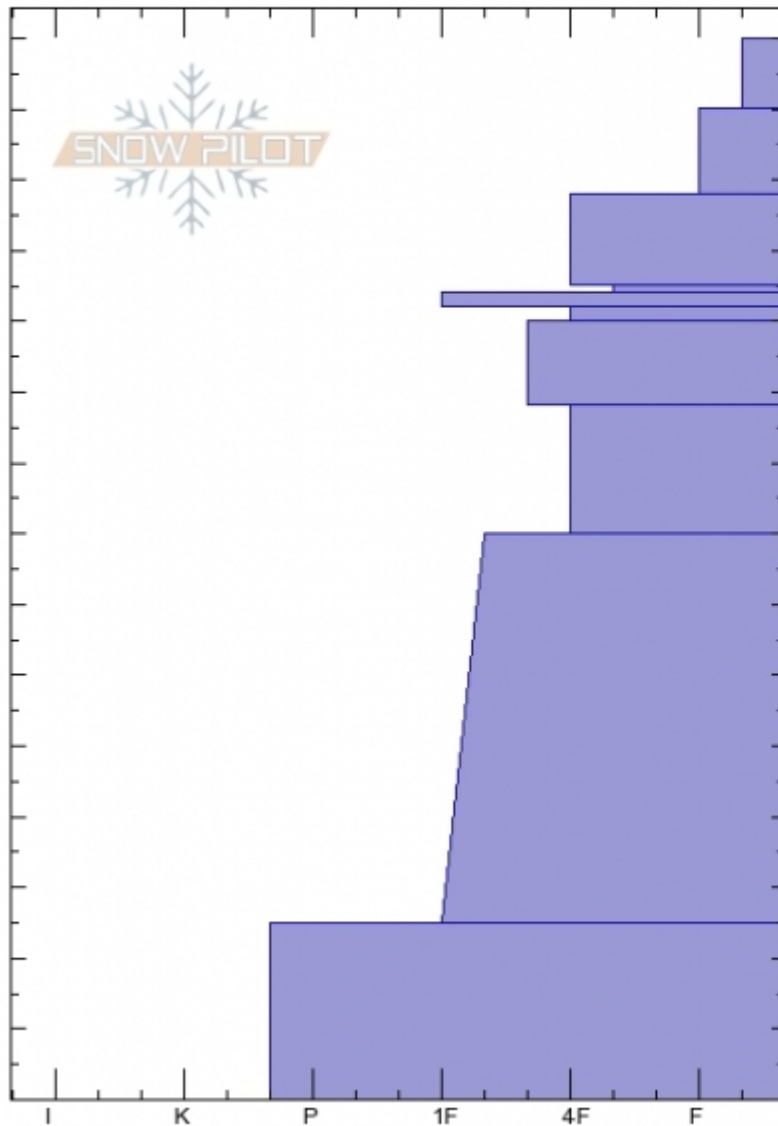

**The Throne - 27 Dec**  
**Bridger Range**  
**MT**  
 Elevation: **8080 ft**  
 Aspect: **93°**  
 Specifics: **We skied slope**

**Alex Marienthal**  
**Thu Dec 27 11:39 2018**  
 Co-ord: **45.88420N, -110.94986W**  
 Slope Angle: **30°**  
 Wind Loading: **no**

Stability: **Good**  
 Air Temperature: **-11°C**  
 Sky Cover: **BKN**  
 Precipitation: **S1**  
 Wind: **Calm**

**HS150**  
**Stability Test Notes**

Layer No

Form	Crystal Size	Moisture	ρ kg/m³	Stability tests
*				
+				
⊗				ECTN16 @115cm
□	0.5			
⊖				
⊖	1-1.5			
⊙				