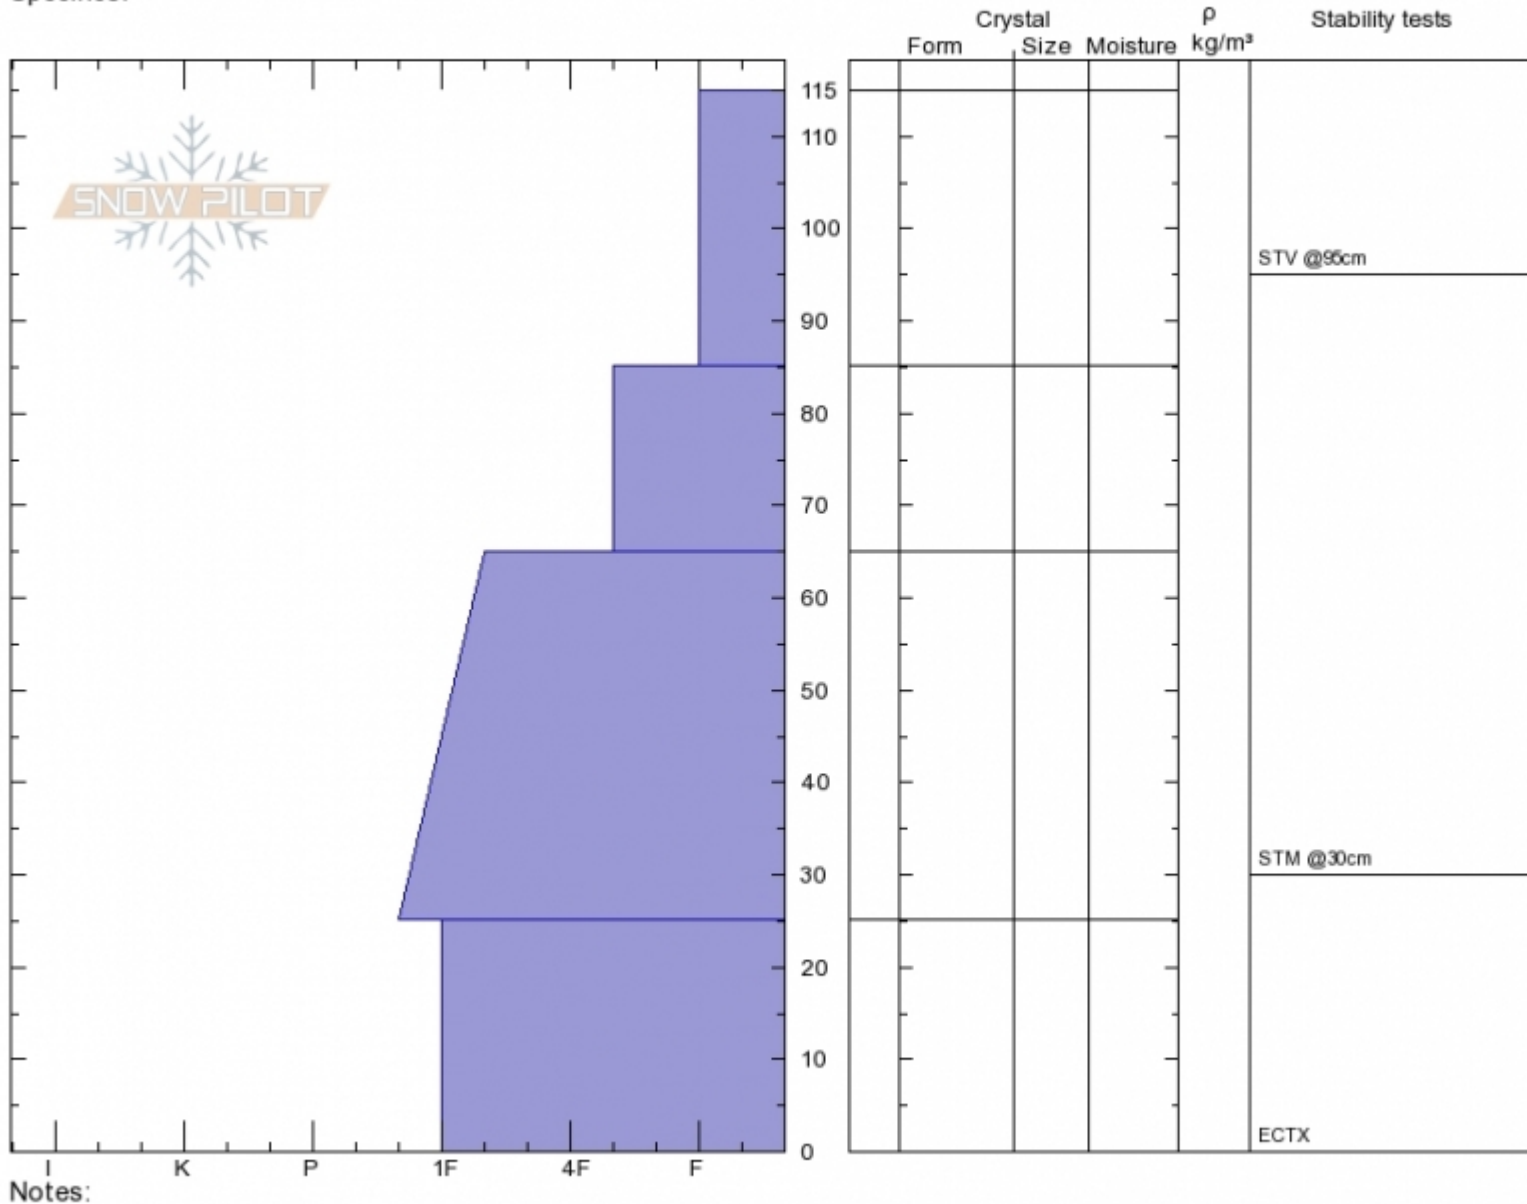

RepublicCreekHuntersN Jesse Logan

Absaroka Range

MT

Elevation: 9075 ft

Aspect: SE

Specifics:

Sun Dec 30 14:30 2018

Co-ord: 44.98915N, -109.95089W

Slope Angle: 31°

Wind Loading:

Stability:

Air Temperature: 20°F

Sky Cover: OVC

Precipitation: S-1

Wind: Calm

HS115

Stability Test Notes

Layer No

Notes:

Advisory Region
 Cooke City
 Longitude
 -109.95W
 Latitude
 44.99N
 Cooke City, 2018-12-31