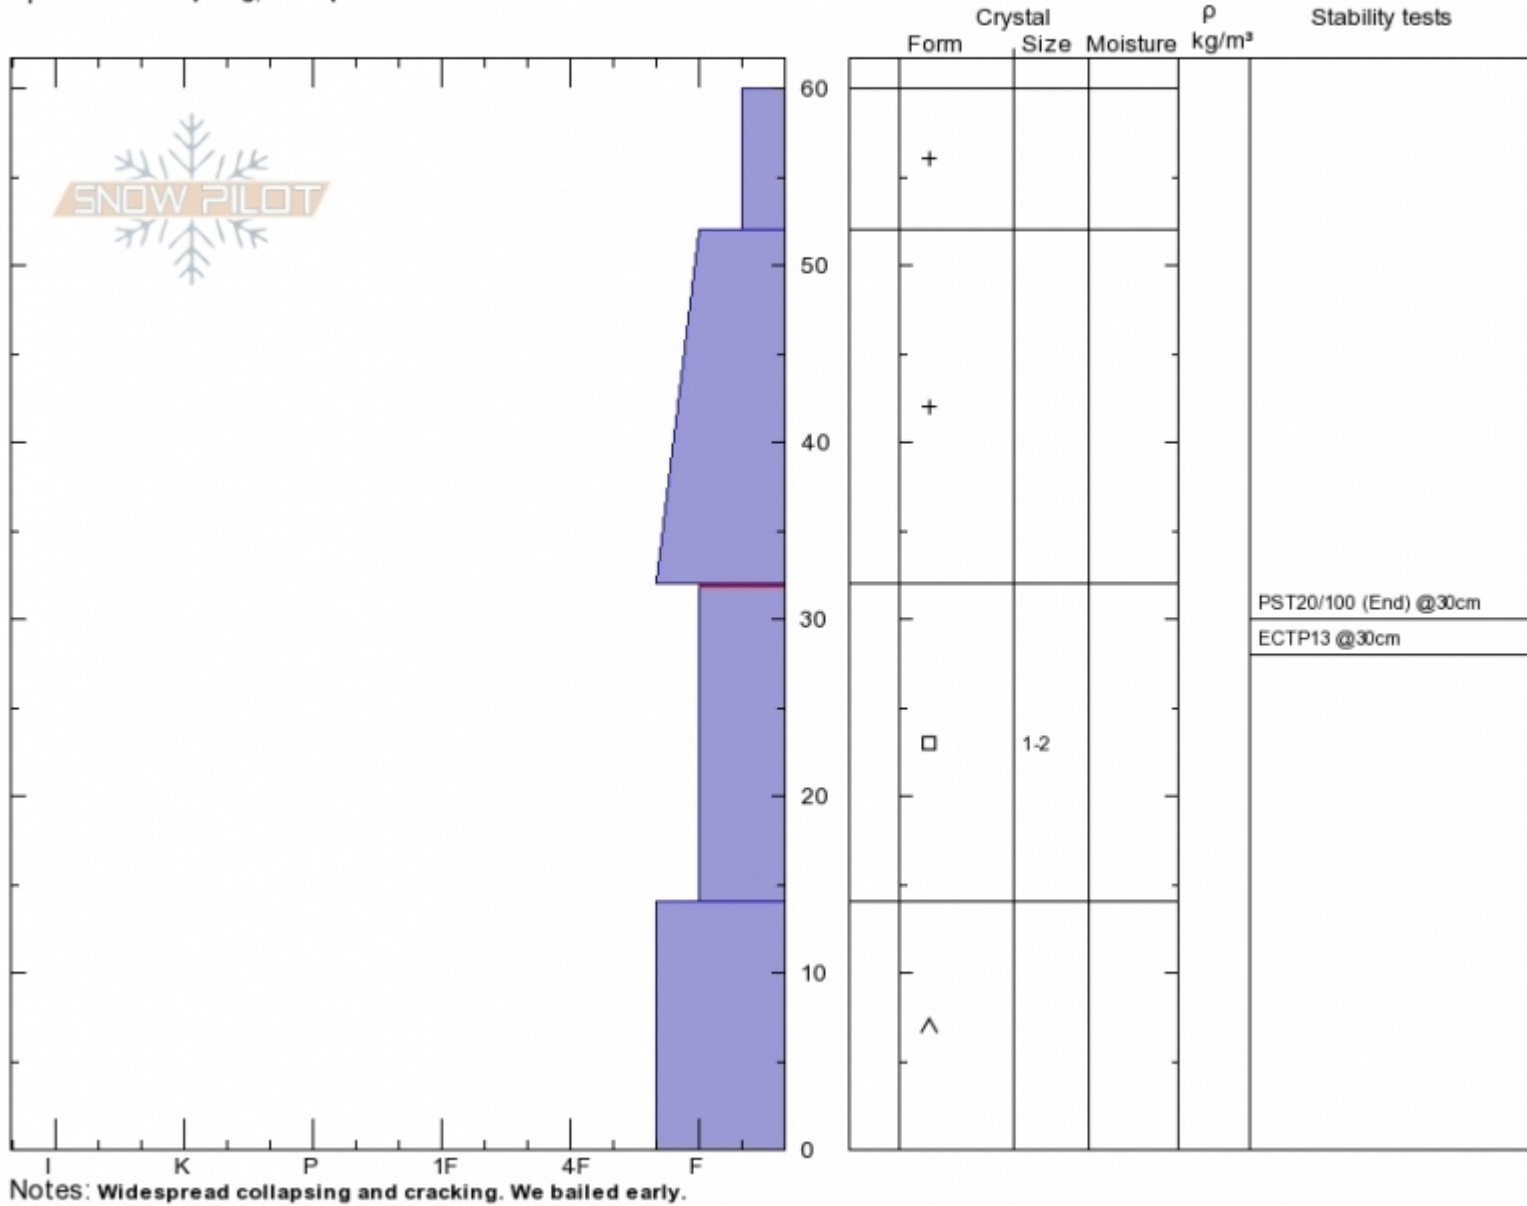

**Mt Ellis, east**  
**Gallatin Range-N**  
**MT**  
 Elevation: **7500 ft**  
 Aspect: **90°**  
 Specifics: **Collapsing, widespread**

**Eric Knoff**  
**Tue Jan 1 11:15 2019**  
 Co-ord: **45.59086N, -110.95843W**  
 Slope Angle: **35°**  
 Wind Loading: **no**

Stability: **Very Poor**  
 Air Temperature: **-10°C**  
 Sky Cover: **FEW**  
 Precipitation: **NO**  
 Wind: **Calm**

**HS60**  
**Stability Test Notes**

Layer No  
**14-32: Pro**

Advisory Region  
 Northern Gallatin  
 Northern Gallatin, 2019-01-02