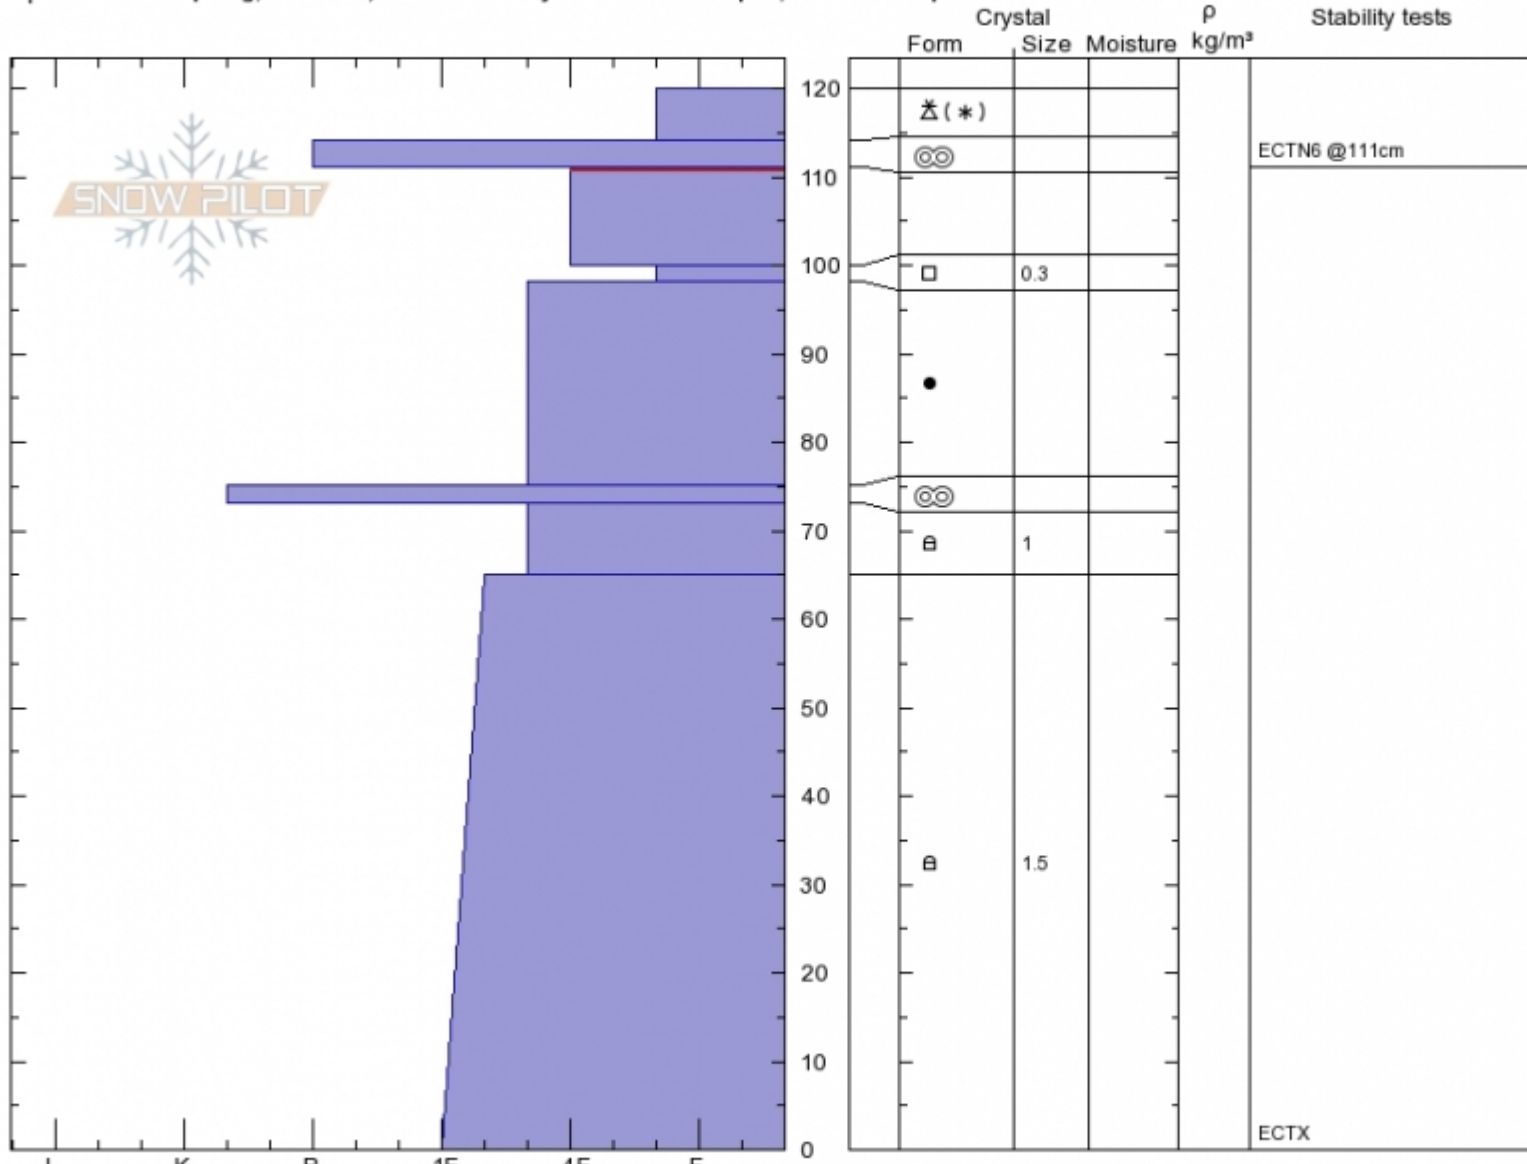

east Mt Republic  
Absaroka Range  
MT

Elevation: 9350 ft  
Aspect: 105°

Specifics: Collapsing, localized; Recent activity on different slopes; We skied slope

Beau Fredlund  
Sun Jan 6 15:00 2019  
Co-ord: 45.00524N, -109.94423E  
Slope Angle: 29°  
Wind Loading:

Stability:  
Air Temperature:  
Sky Cover: OVC  
Precipitation: S-1  
Wind: E Light Breeze

HS120  
Stability Test Notes

Layer No  
100-111: F

Notes: Snowpit location is partially sheltered by whitebark pine from both the sun and the wind. 200' vertical higher, and the wind effect was more substantial. Observed one recent slab avalanche on an adjacent NW facing slope (a windslab about 8" deep and

Advisory Region  
Cooke City  
Longitude  
-109.94W  
Latitude  
45.01N  
Cooke City, 2019-01-06