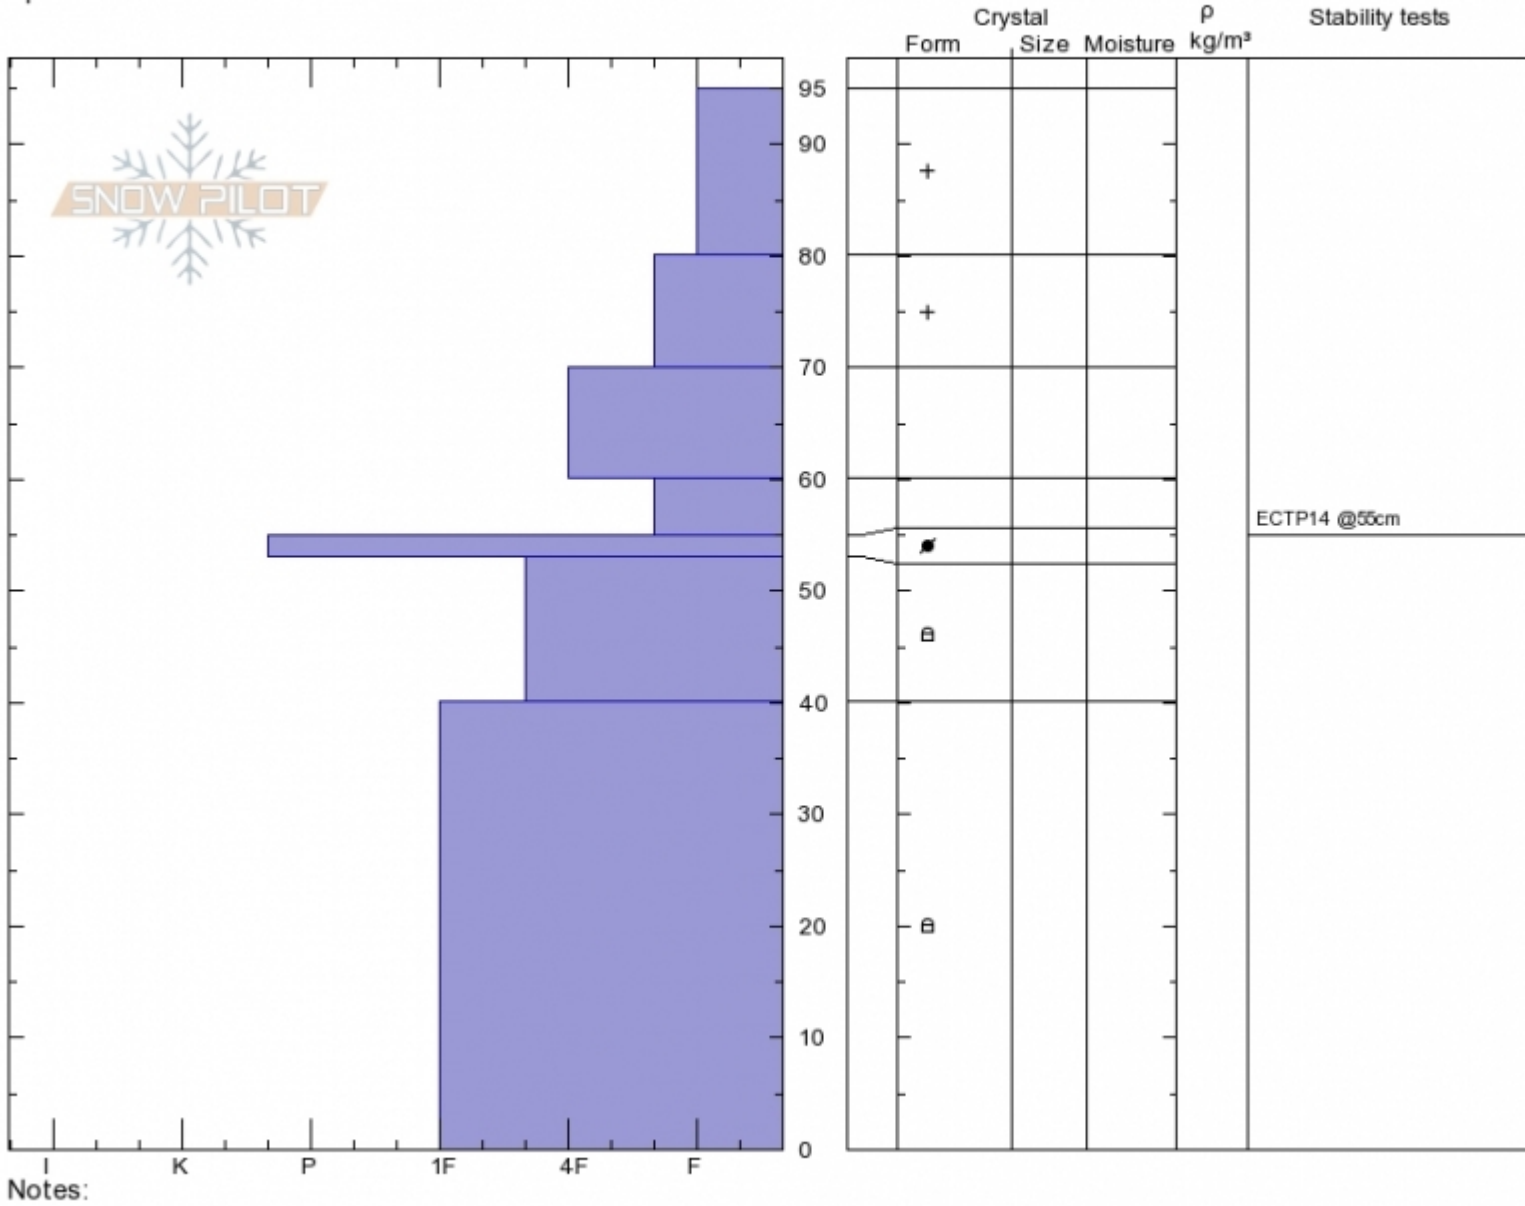

Throne (Upper)
Bridger Range
MT
 Elevation: **8300 ft**
 Aspect: **355°**
 Specifics:

Ian Hoyer
Sun Jan 20 12:00 2019
 Co-ord: **45.88278N, -110.95250W**
 Slope Angle: **20°**
 Wind Loading:

Stability: **Fair**
 Air Temperature:
 Sky Cover: **OVC**
 Precipitation: **NO**
 Wind: **Calm**

HS95
Stability Test Notes

Layer No
55-60: Pro

Advisory Region
 Bridger Range
 Longitude
 -110.94W
 Latitude
 45.81N
 Bridger Range, 2019-01-20