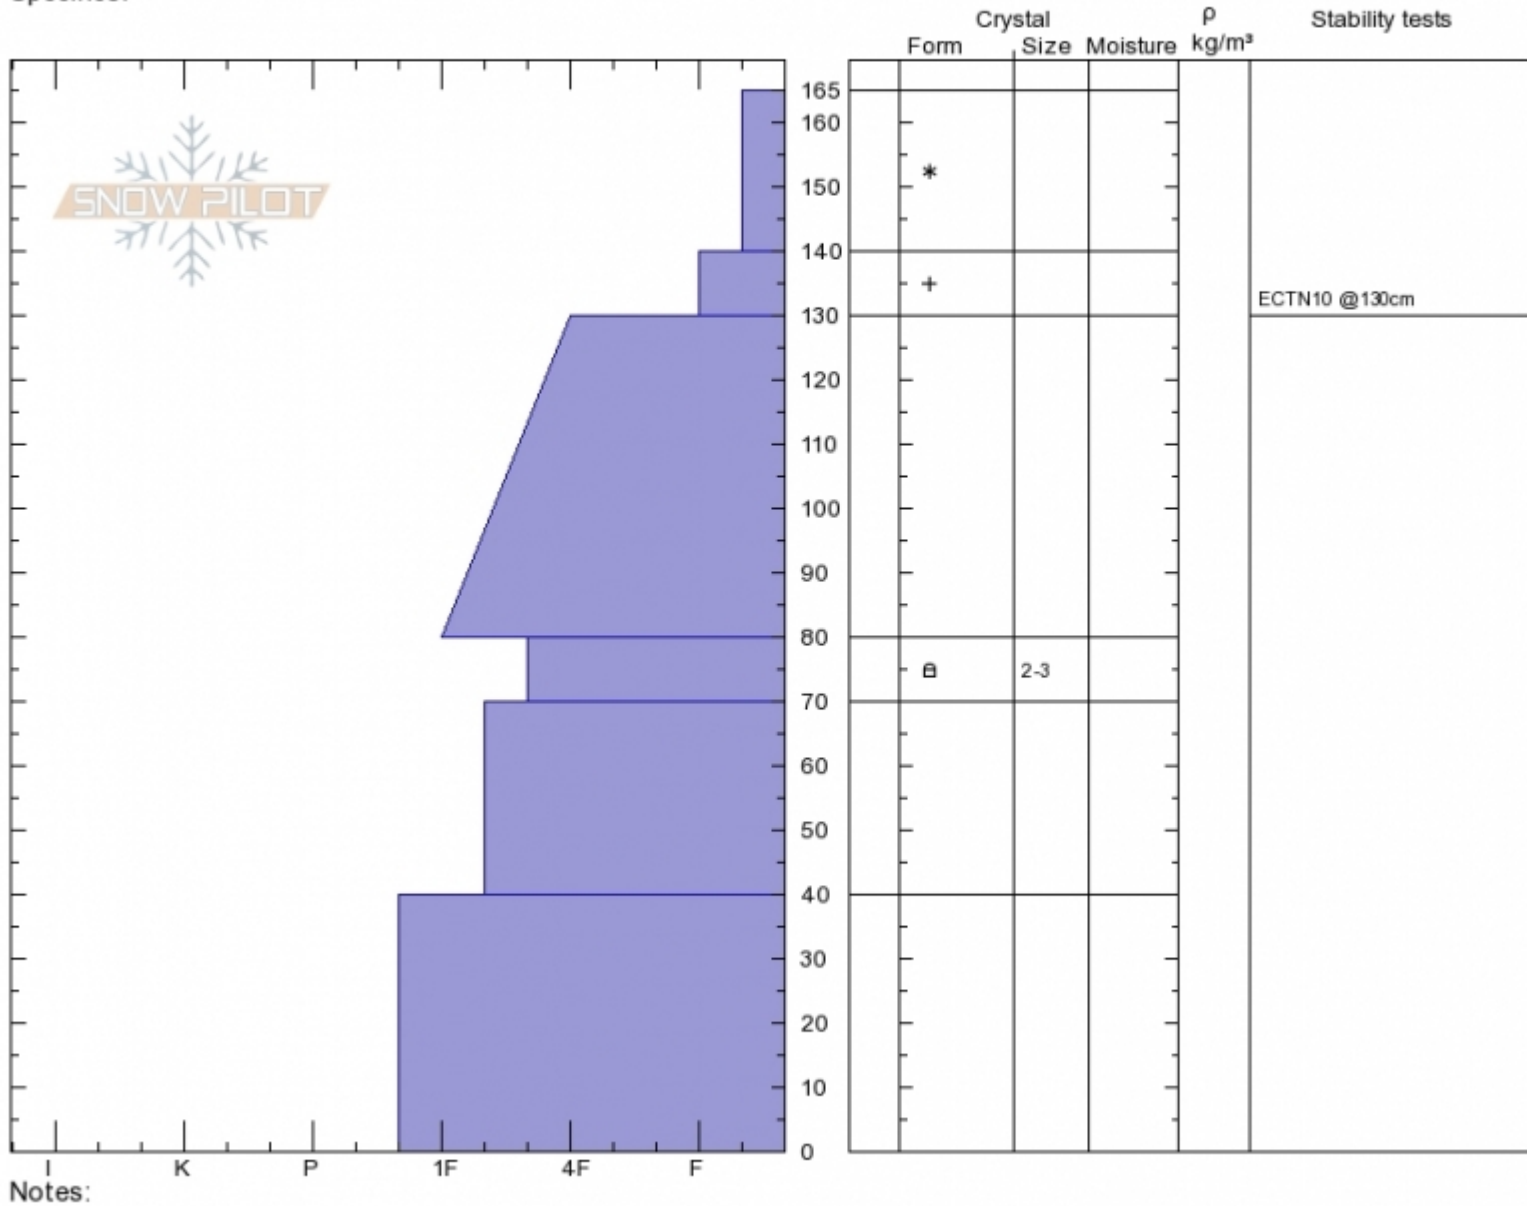

Henderson/Petersons
Cooke City
MT
Elevation: 9360 ft
Aspect: 37°
Specifics:

Alex Marienthal
Sat Jan 19 12:40 2019
Co-ord: 45.04732N, -109.92216W
Slope Angle: 23°
Wind Loading:

Stability: **Good**
Air Temperature:
Sky Cover: **OVC**
Precipitation: **S2**
Wind: **SW Light Breeze**

HS165
Stability Test Notes

Layer No

Advisory Region
Cooke City
Cooke City, 2019-01-21