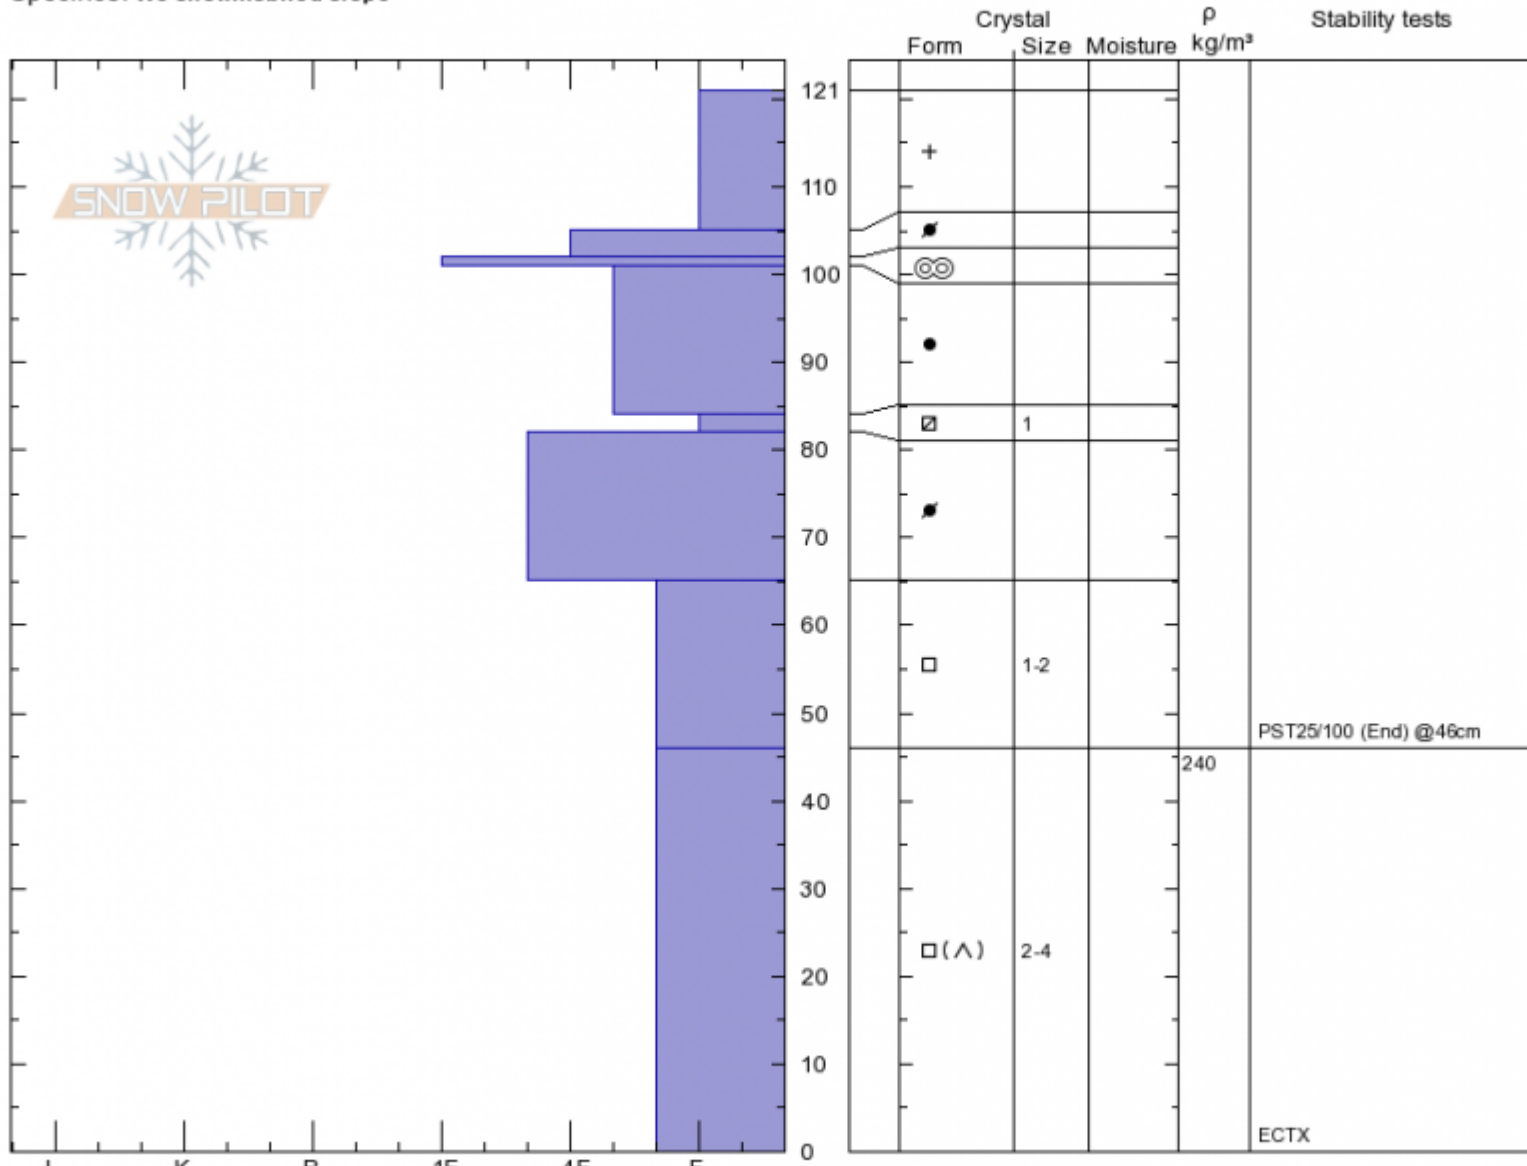

Upper Teepee
 Madison Range-S
 MT
 Elevation: 9200 ft
 Aspect: 60°
 Specifics: We snowmobiled slope

Andrew Schauer
 Tue Jan 22 12:00 2019
 Co-ord: 44.91545N, -111.16616W
 Slope Angle: 20°
 Wind Loading: previous

Stability: **Good**
 Air Temperature:
 Sky Cover: **SCT**
 Precipitation: **NO**
 Wind: **Calm**

HS121 PF20
 Stability Test Notes

Layer No
 0-46: Prof

Notes: HS was much deeper in this pit than it was in most of Teepee Basin. Able to get propagation with the ECT at 46 cm with three ac after 30 taps.

Advisory Region
 Southern Madison
 Longitude
 -111.17W
 Latitude
 44.92N
 Southern Madison, 2019-01-22