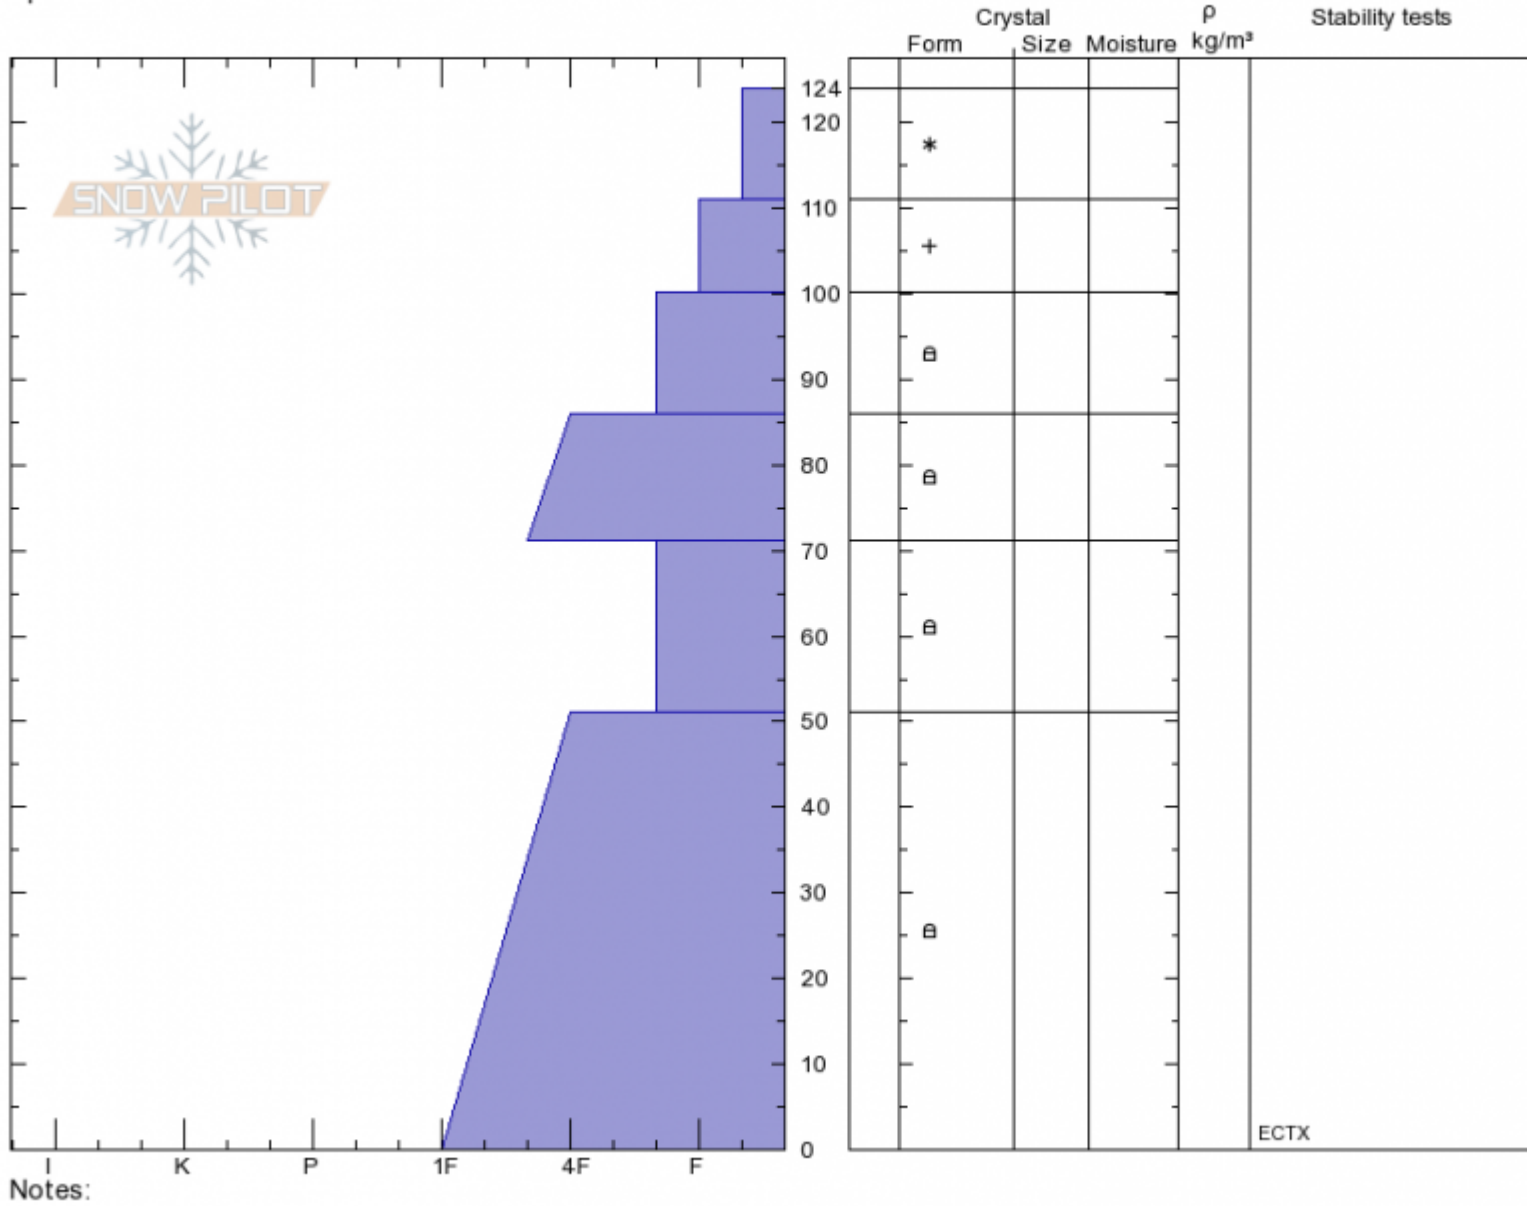

First Yellowmule
Madison Range-N
MT
 Elevation: **9428 ft**
 Aspect: **45°**
 Specifics:

Andrew Schauer
Thu Jan 24 12:30 2019
 Co-ord: **45.16326N, -111.34290W**
 Slope Angle: **10°**
 Wind Loading: **no**

Stability: **Fair**
 Air Temperature:
 Sky Cover: **FEW**
 Precipitation: **NO**
 Wind: **SW Light Breeze**

HS124 PF60
Stability Test Notes

Layer No
 51-71: Pr

Advisory Region
 Northern Madison
 Longitude
 -111.33W
 Latitude
 45.16N
 Northern Madison, 2019-01-24