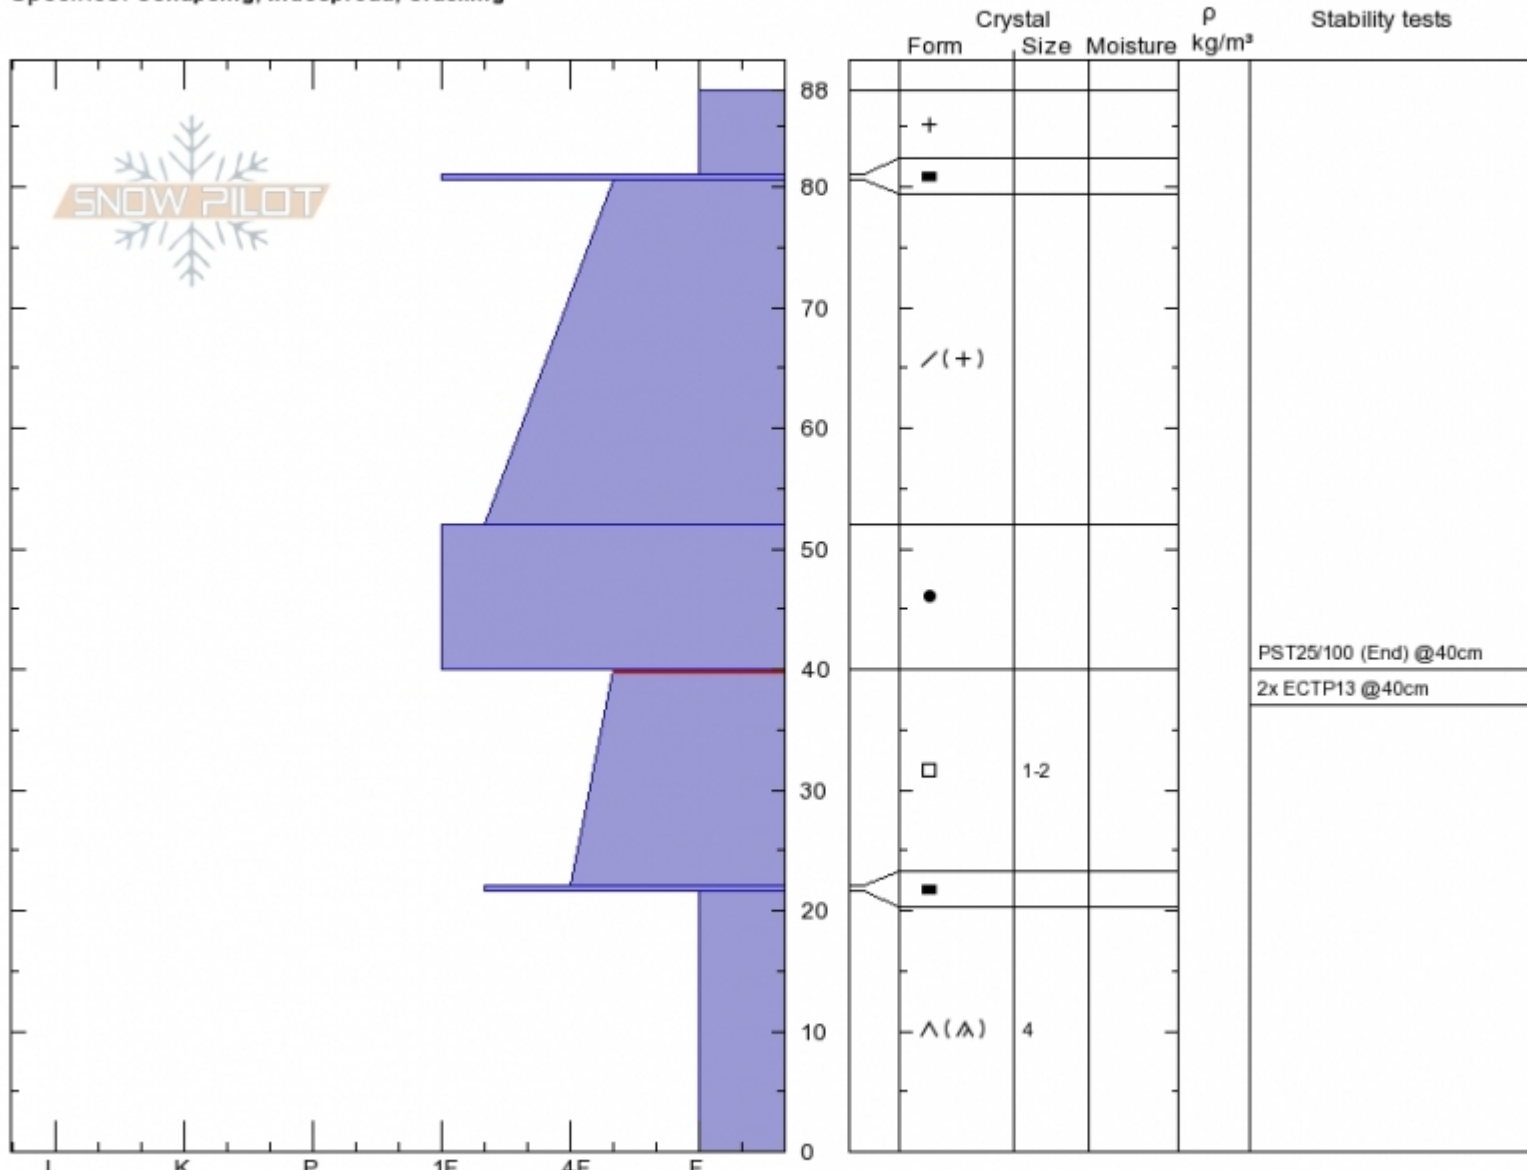

Big/Little Ellis
 Gallatin Range-N
 MT
 Elevation:
 Aspect: 100°
 Specifics: Collapsing, widespread; Cracking

Karl Birkeland
 Sat Jan 26 12:00 2019
 Co-ord: 45.59187N, -110.96051W
 Slope Angle: 31°
 Wind Loading:

Stability: **Poor**
 Air Temperature:
 Sky Cover: **BKN**
 Precipitation: **NO**
 Wind: **W Light Breeze**

HS88
 Stability Test Notes

Layer No
 22-40: We
 22-40: Pro
 21.5-22: D

Notes: Collapsing and cracking on the way up. Snowpack is still relatively thin/weak up here.

Advisory Region
 Northern Gallatin
 Longitude
 -110.96W
 Latitude
 45.59N
 Northern Gallatin, 2019-01-26