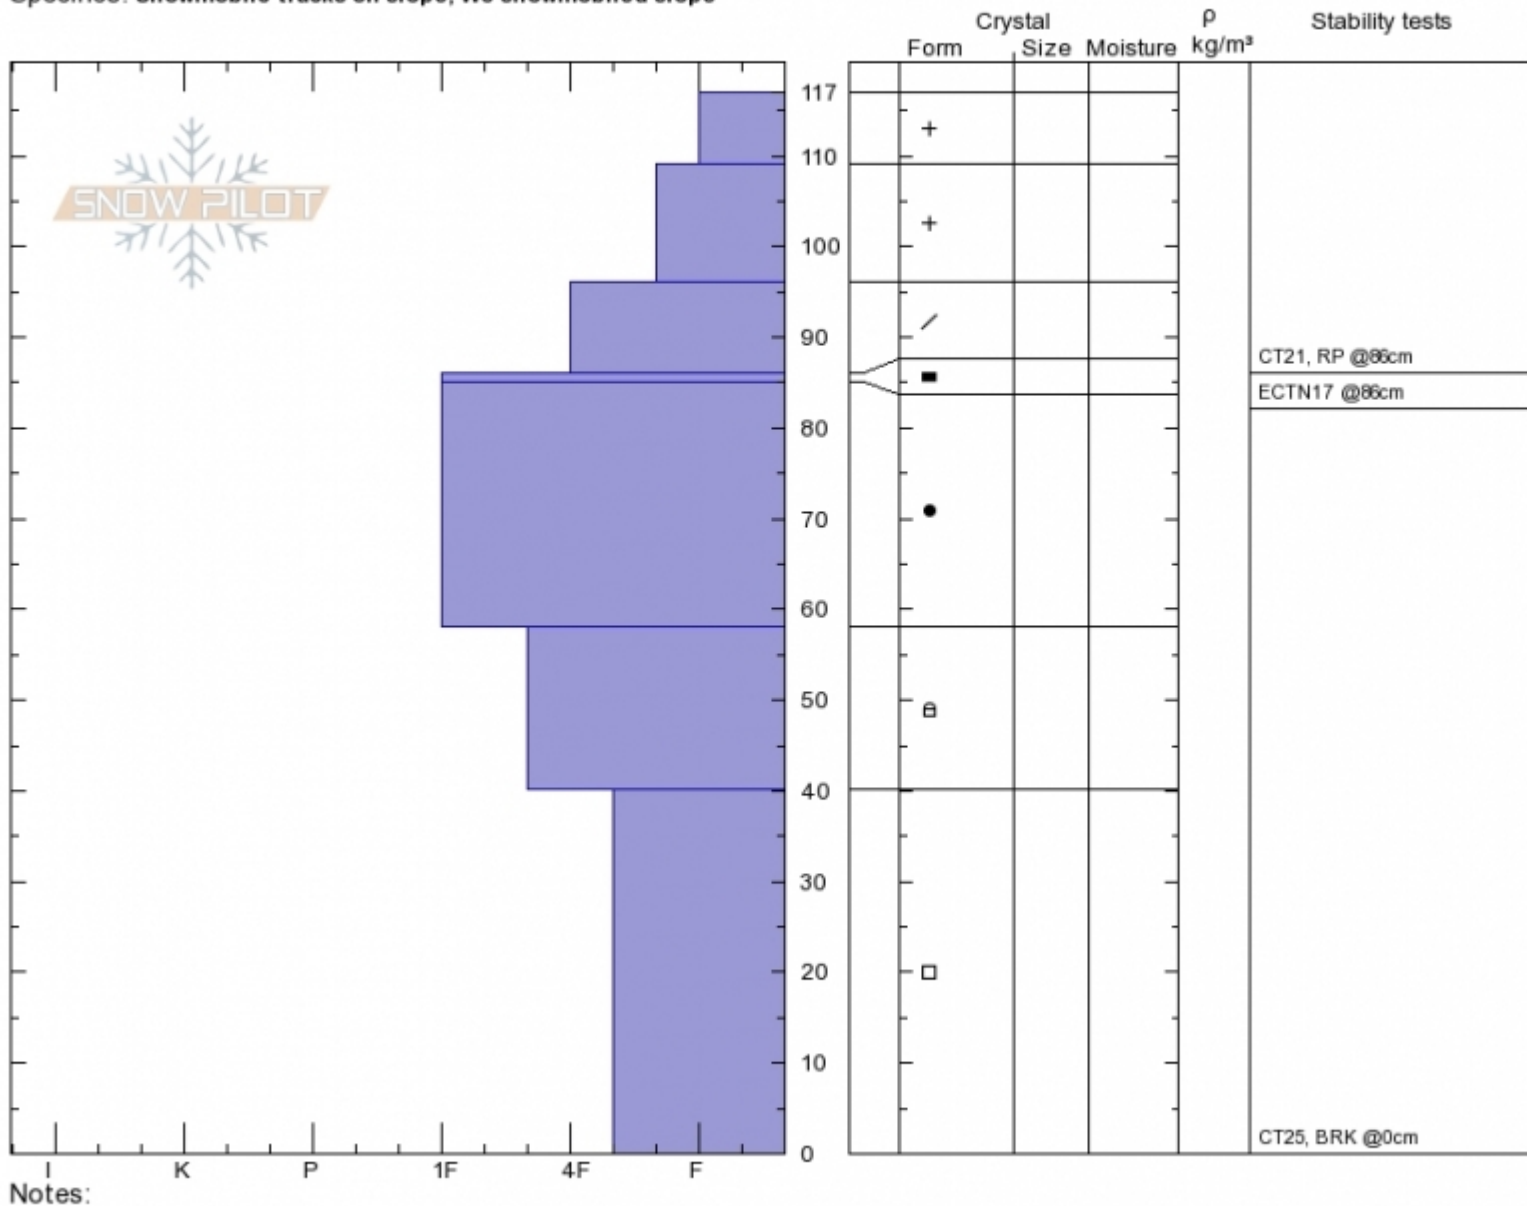

Teepee Basin
 Madison Range-S
 MT
 Elevation: 8850 ft
 Aspect: 110°
 Specifics: Snowmobile tracks on slope; We snowmobiled slope

Ian Hoyer
 Thu Jan 31 12:00 2019
 Co-ord: 44.91262N, -111.17925W
 Slope Angle: 30°
 Wind Loading:

Stability: Fair
 Air Temperature:
 Sky Cover: SCT
 Precipitation: NO
 Wind: Calm

HS117 PF30
 Stability Test Notes

Layer No

Notes:
 Advisory Region
 Southern Madison
 Southern Madison, 2019-02-01