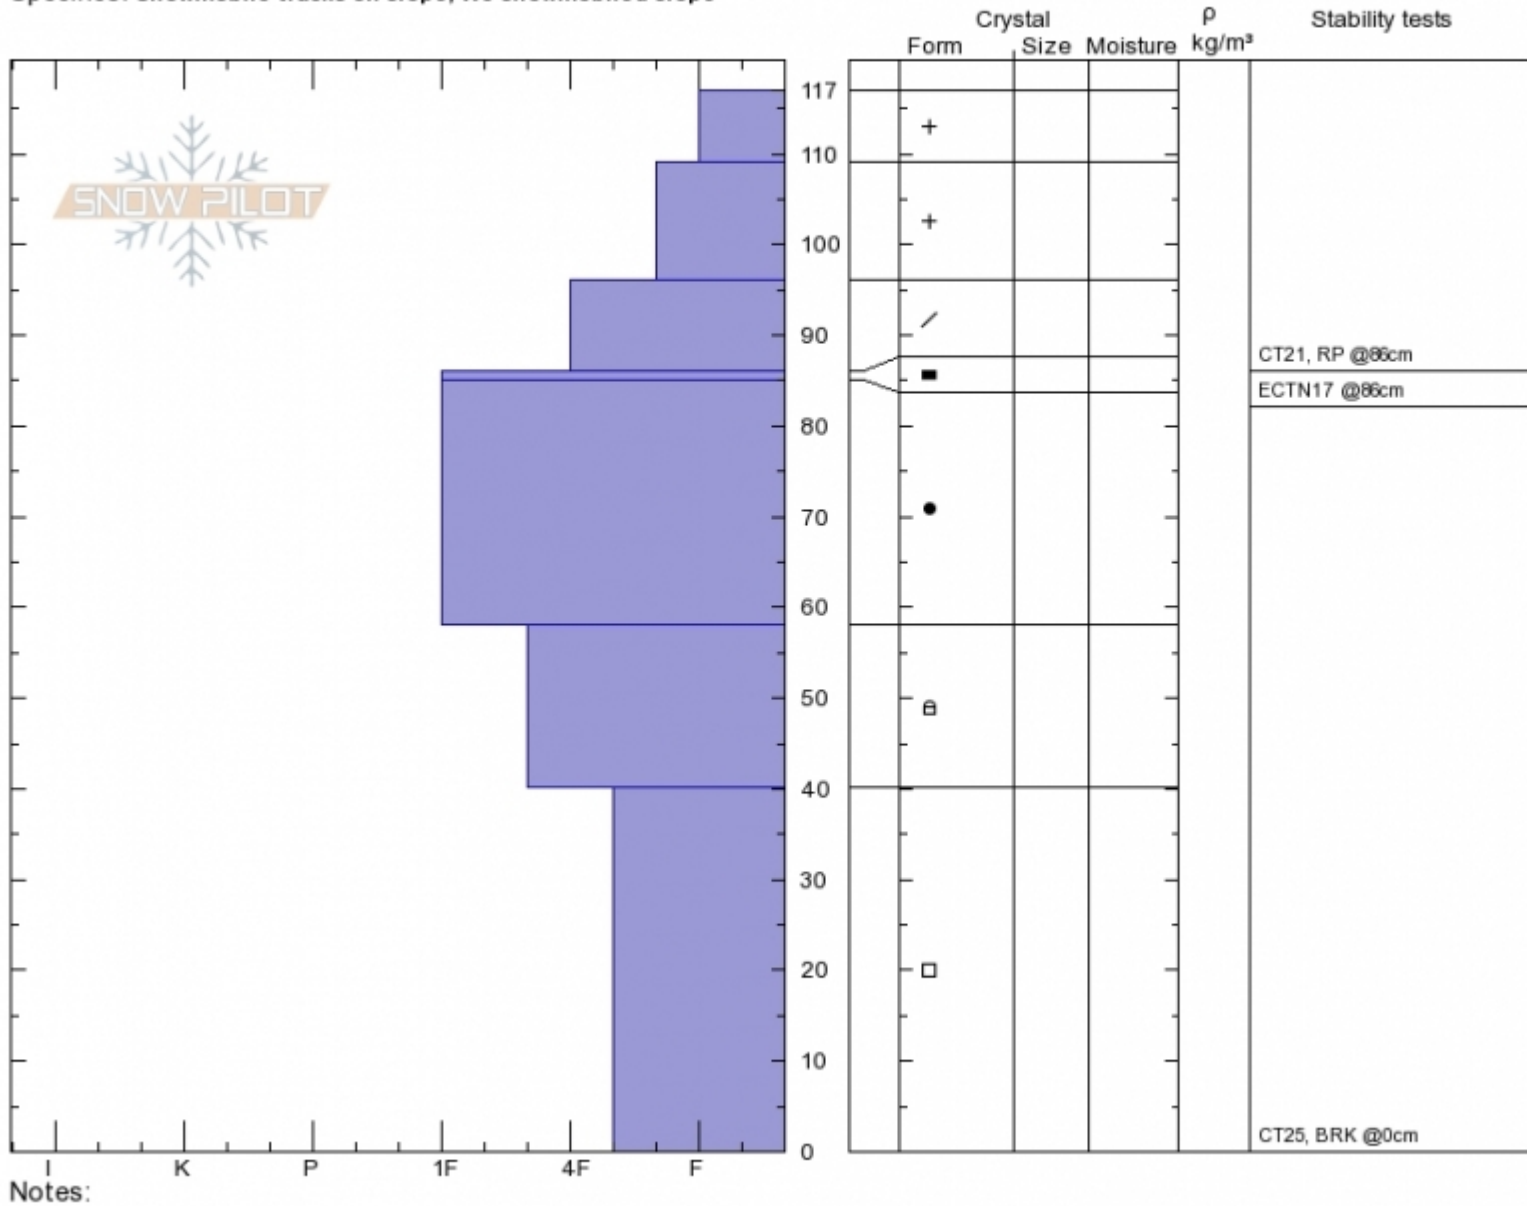

Teepee Basin  
 Madison Range-S  
 MT  
 Elevation: 8850 ft  
 Aspect: 110°  
 Specifics: Snowmobile tracks on slope; We snowmobiled slope

Ian Hoyer  
 Thu Jan 31 12:00 2019  
 Co-ord: 44.91262N, -111.17925W  
 Slope Angle: 30°  
 Wind Loading:

Stability: Fair  
 Air Temperature:  
 Sky Cover: SCT  
 Precipitation: NO  
 Wind: Calm

HS117 PF30  
 Stability Test Notes

Layer No

Advisory Region  
 Southern Madison  
 Southern Madison, 2019-02-01