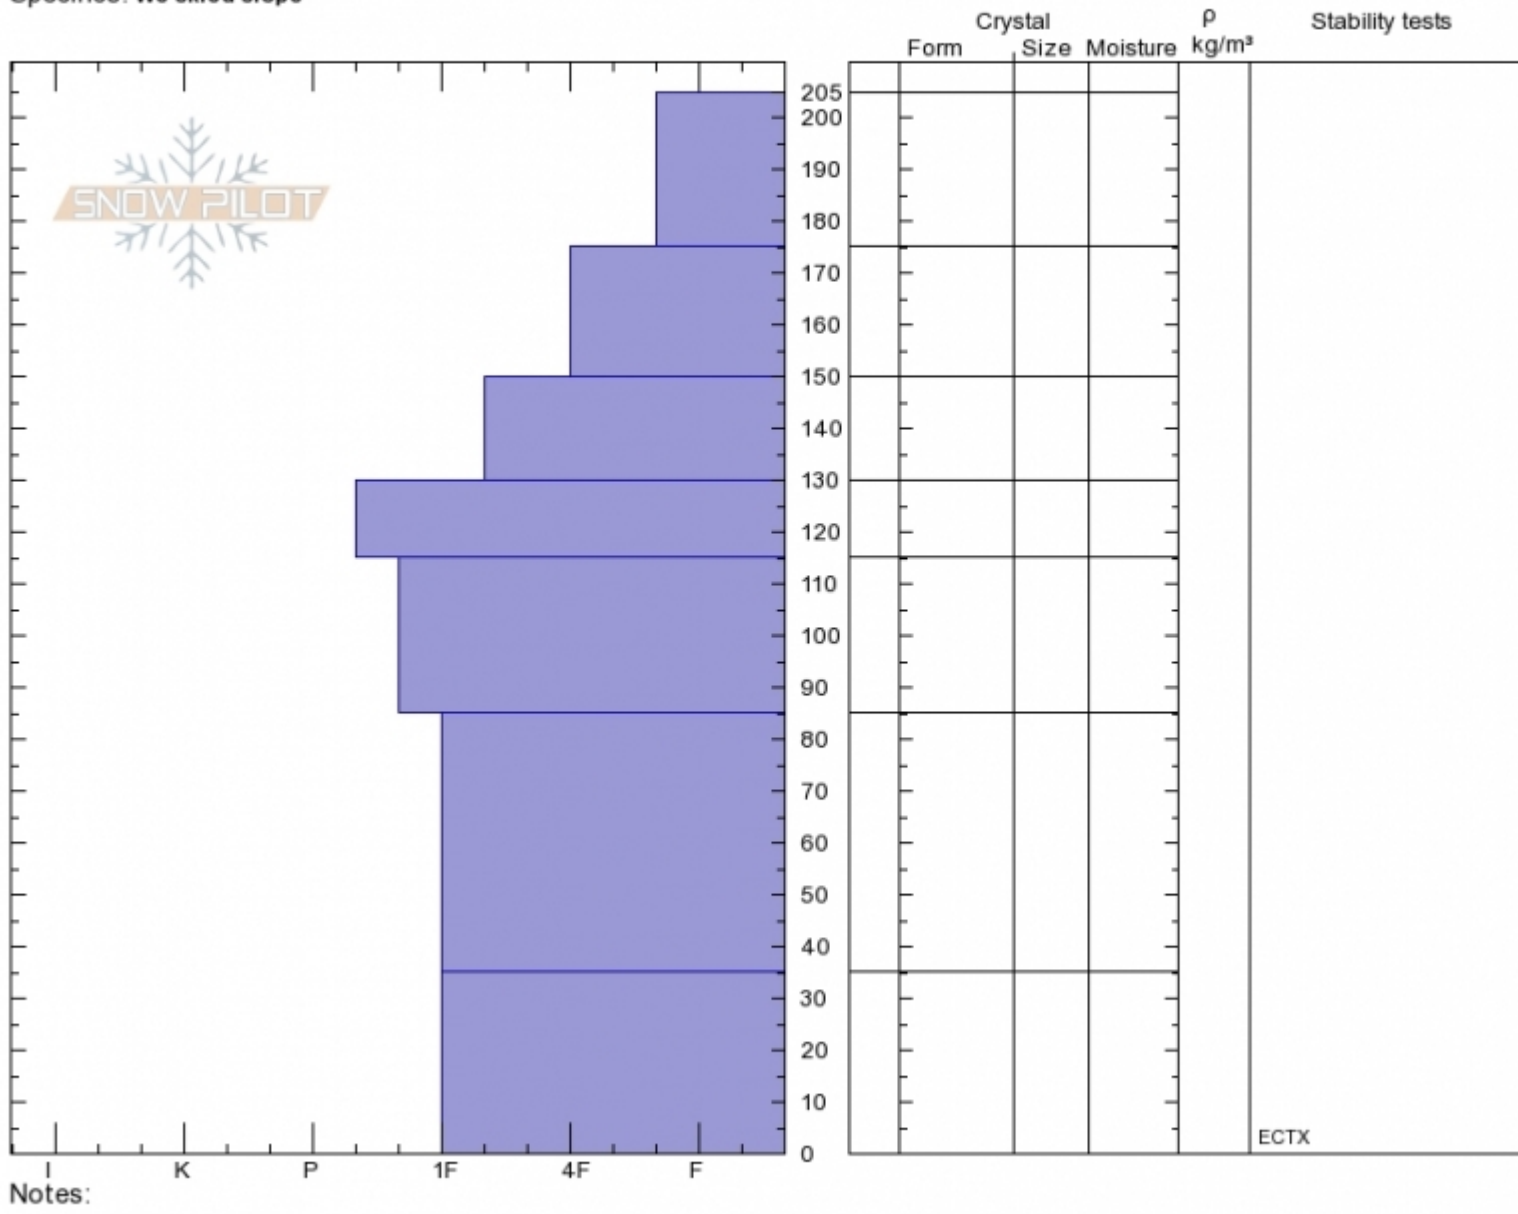

Wolverine shoulder
Cooke City
MT
 Elevation: **9390 ft**
 Aspect: **10°**
 Specifics: **We skied slope**

Alex Marienthal
Fri Feb 1 10:02 2019
 Co-ord: **45.05557N, -110.01814W**
 Slope Angle: **27°**
 Wind Loading:

Stability: **Good**
 Air Temperature:
 Sky Cover: **FEW**
 Precipitation: **NO**
 Wind: **Calm**

HS205
Stability Test Notes

Layer No

Advisory Region
 Cooke City
 Cooke City, 2019-02-04