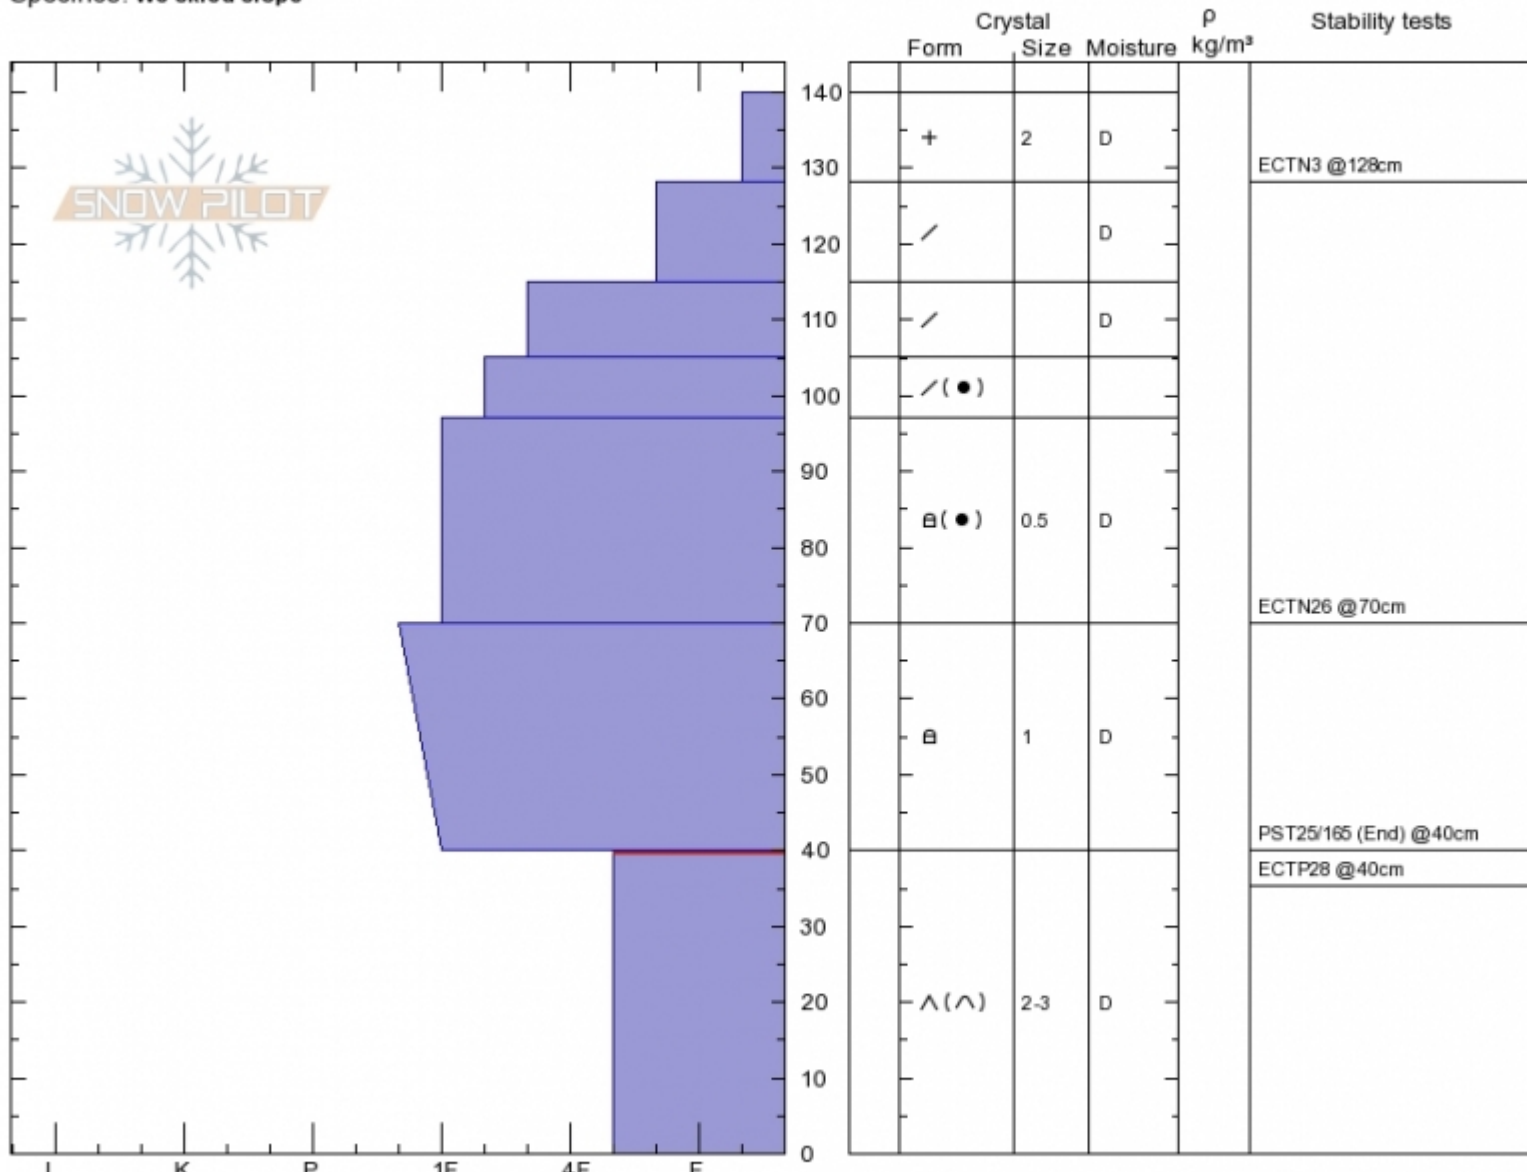

Bacon Rind Upper Meadow
Madison Range-S
MT
 Elevation: **2680 m**
 Aspect: **95°**
 Specifics: **We skied slope**

Carl Birkeland
Wed Feb 6 11:15 2019
 Co-ord: **44.96993N, -111.09560W**
 Slope Angle: **22°**
 Wind Loading: **no**

Stability: **Fair**
 Air Temperature:
 Sky Cover: **FEW**
 Precipitation: **NO**
 Wind: **Calm**

HS140
Stability Test Notes

Layer No
0-40: Pro

Notes: Was looking for SH layer but didn't find it. Most reactive layer was the DH at the bottom of the pack.