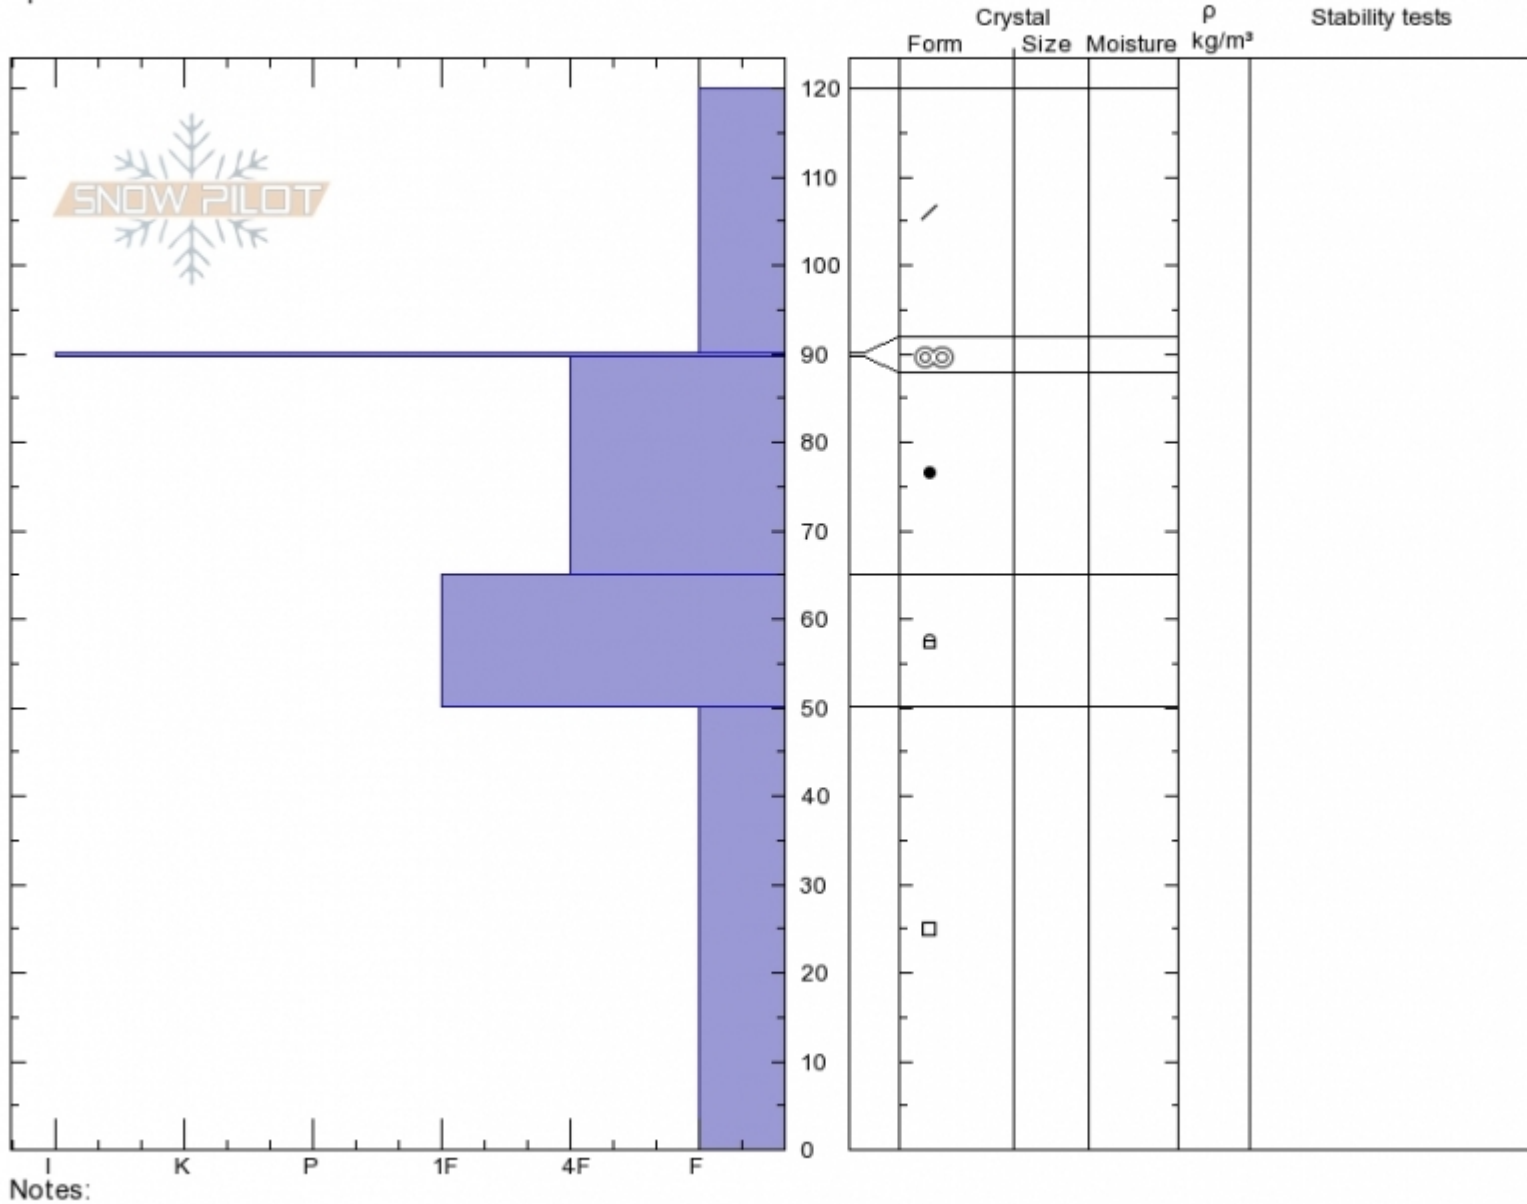

Air Temperature:

Sky Cover:

Elevation: 7200 ft

Slope Angle: 25°

Precipitation:

Aspect: NE

Wind Loading: yes

Wind: SW Moderate

Specifics:

Notes:

Advisory Region  
Northern Gallatin

Longitude  
-110.96W

Latitude  
45.60N

Northern Gallatin, 2019-02-13