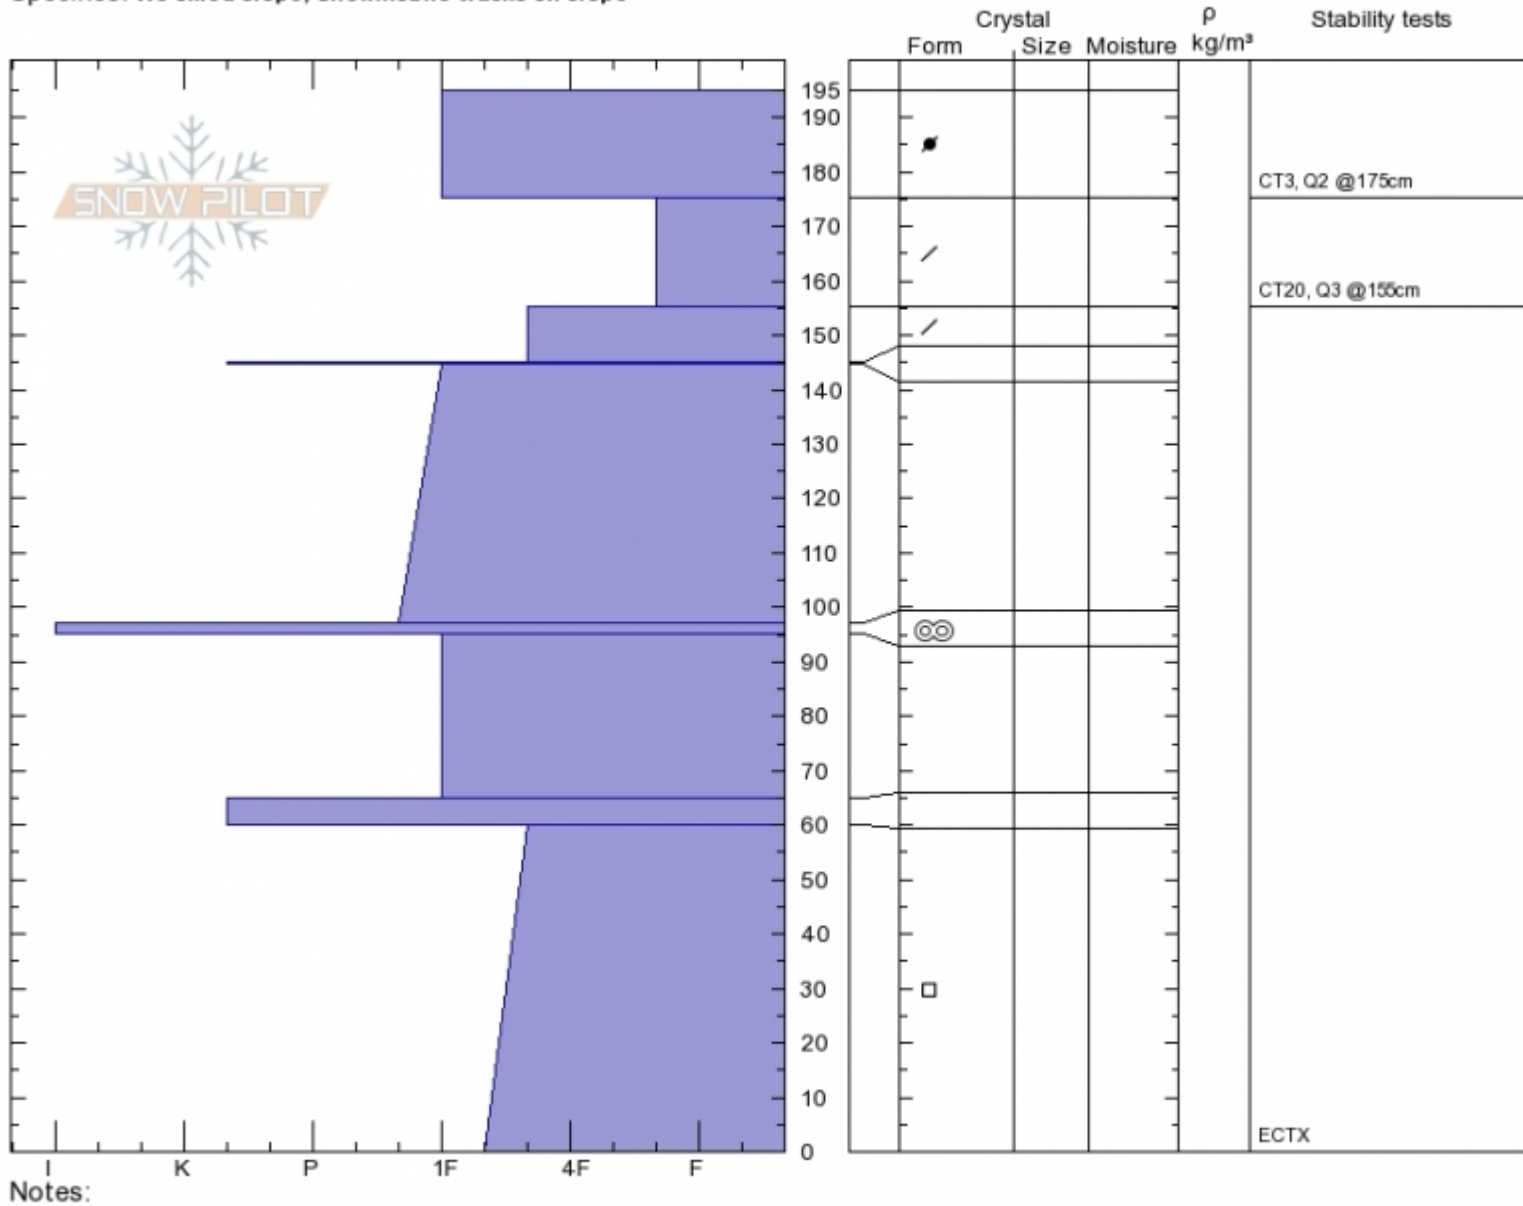

Rasta
Cooke City
MT
 Elevation: **9850 ft**
 Aspect: **200°**
 Specifics: **We skied slope; Snowmobile tracks on slope**

Doug Chabot-Admin
Mon Feb 11 12:10 2019
 Co-ord: **45.07015N, -109.94611W**
 Slope Angle: **34°**
 Wind Loading: **no**

Stability: **Good**
 Air Temperature: **-16°C**
 Sky Cover: **OVC**
 Precipitation: **S2**
 Wind: **N Moderate**

HS195
 Stability Test Notes

Layer No
 60-65: De

Advisory Region
 Cooke City
 Cooke City, 2019-02-13