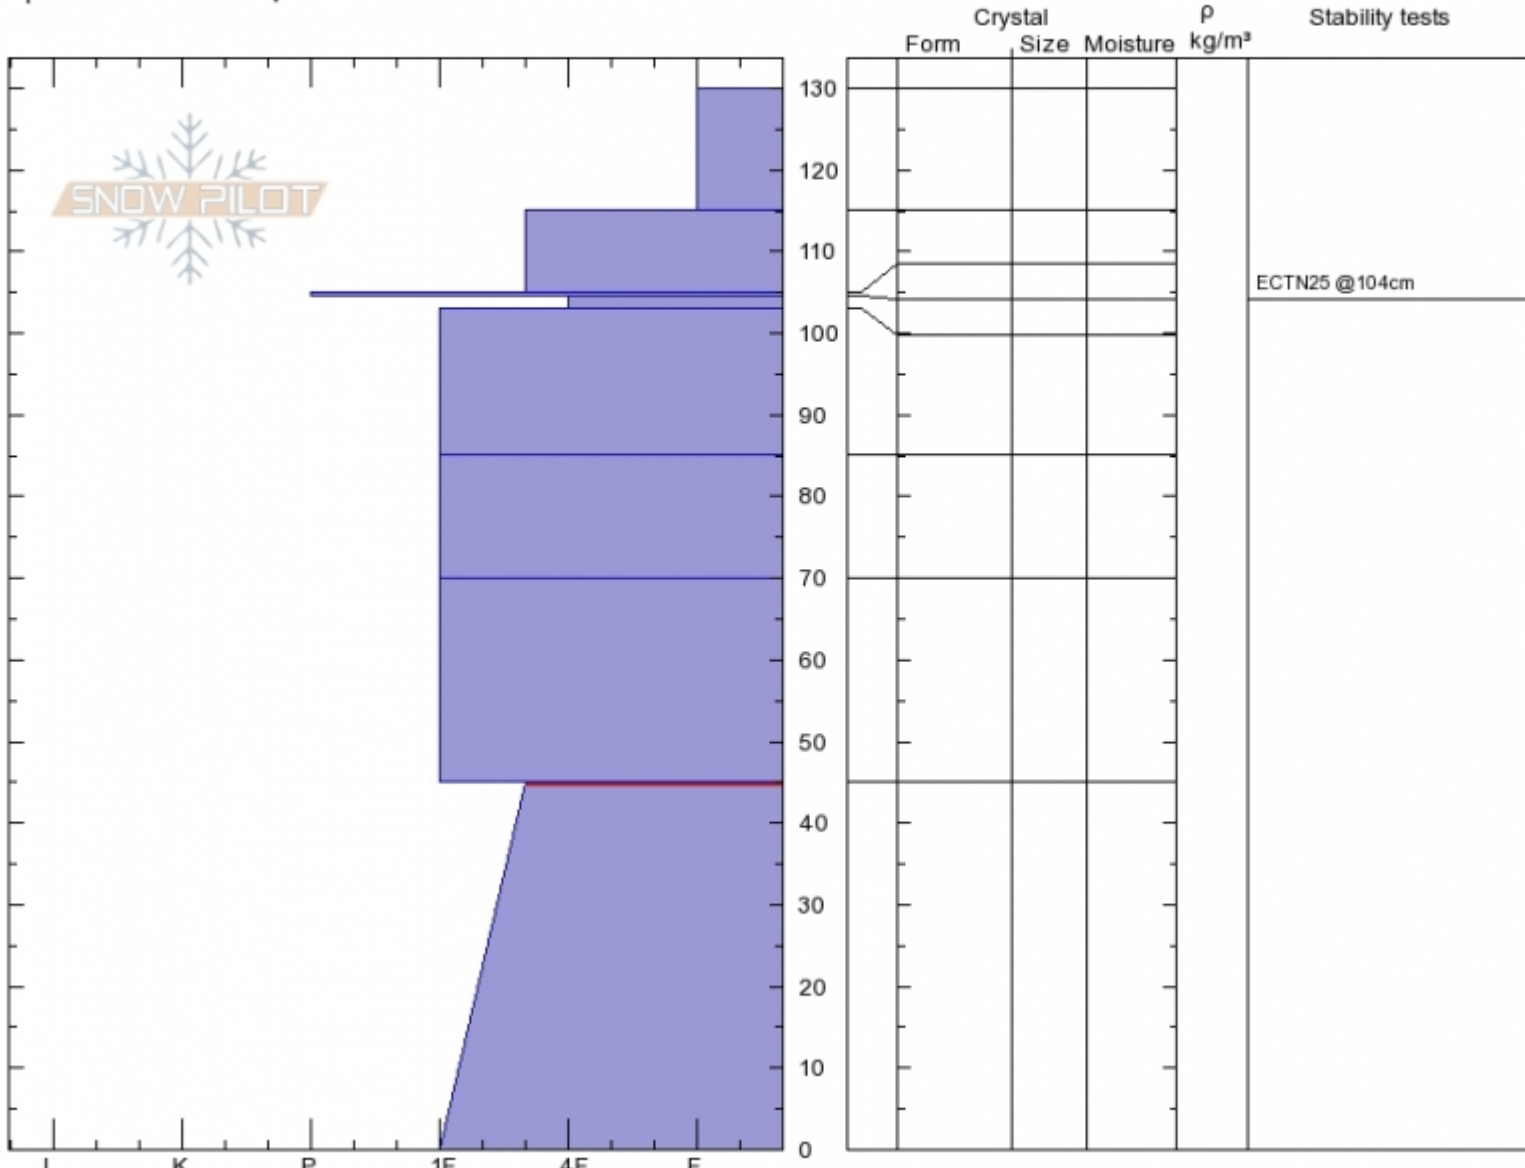

Ellis - Burn
 Gallatin Range-N
 MT
 Elevation: 2500 m
 Aspect: 80°
 Specifics: We skied slope

Karl Birkeland
 Wed Feb 13 11:15 2019
 Co-ord: 45.57221N, -110.94726W
 Slope Angle: 28°
 Wind Loading: no

Stability: **Good**
 Air Temperature:
 Sky Cover: **BKN**
 Precipitation: **NO**
 Wind: **SW Calm**

HS130
 Stability Test Notes

Layer No
 0-45: Pro

Notes: Quick pit with D. Chabot and D. Kaveney. Similar structure to the pit we dug just down the ridge and prior to this one. Snowpack
 skied the slope.

Advisory Region
 Northern Gallatin
 Northern Gallatin, 2019-02-14