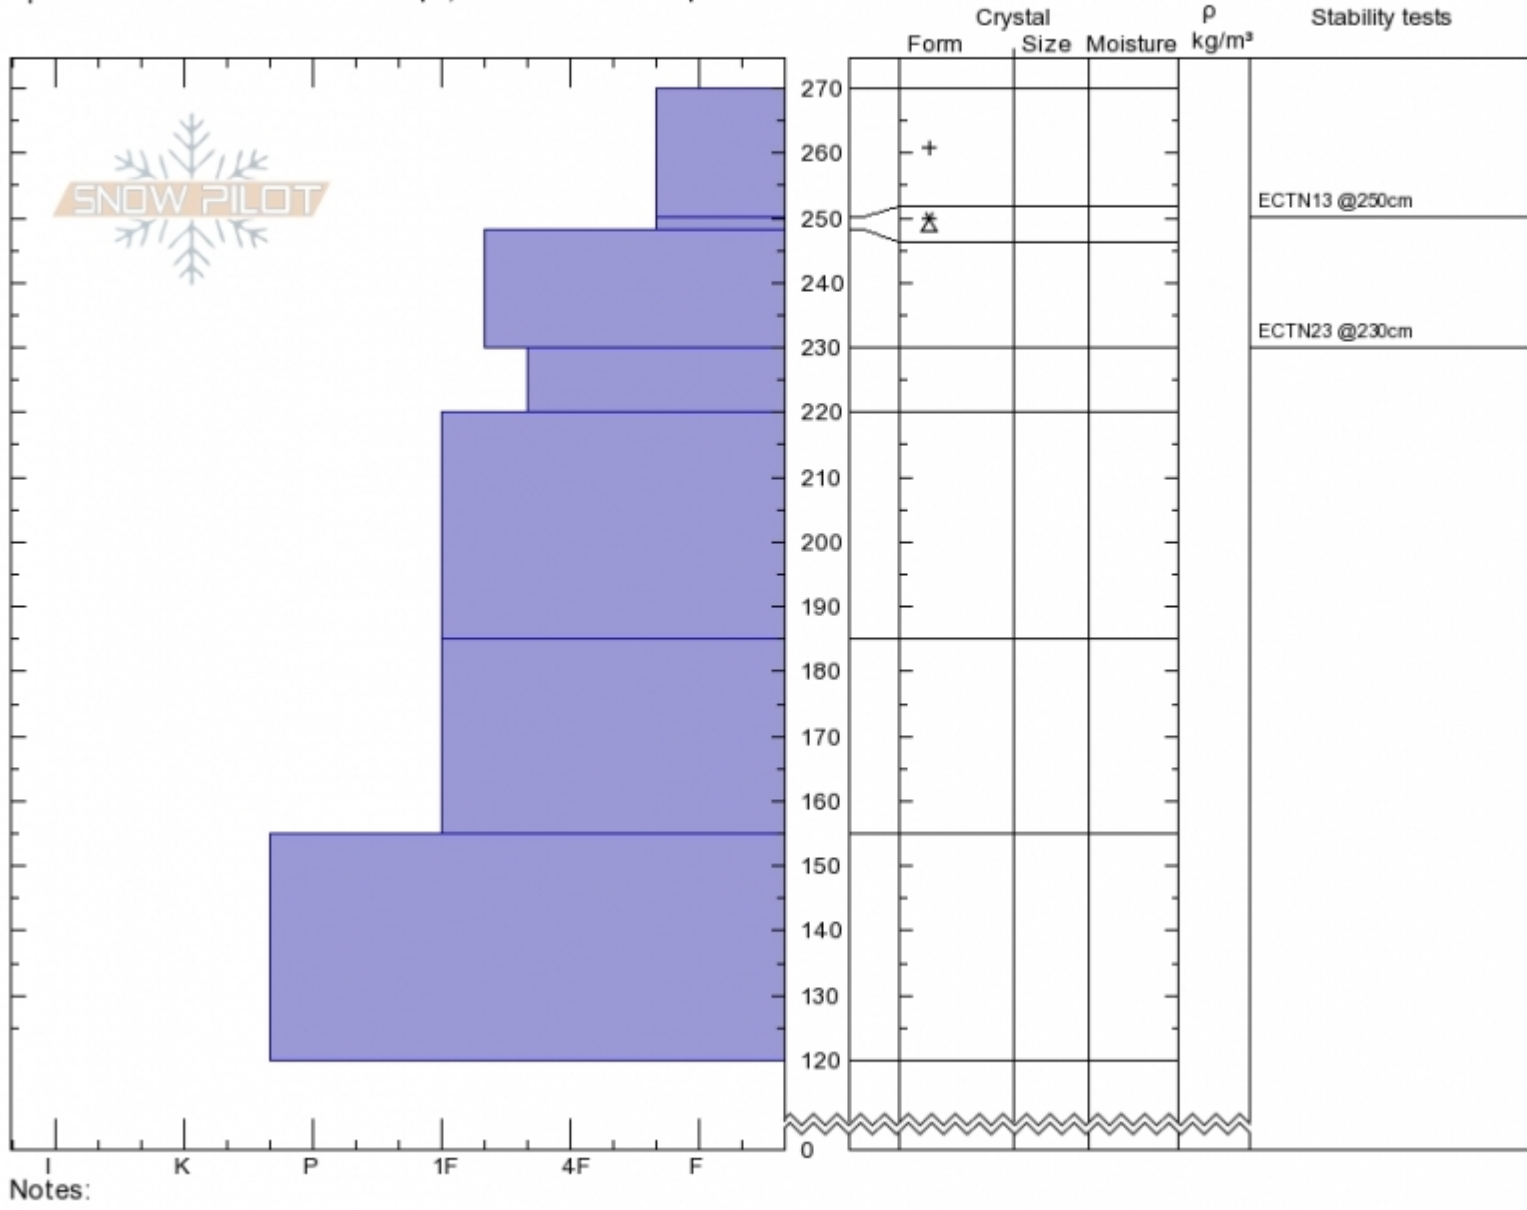

Wolverine - Cooke City Ian Hoyer
Cooke City Sun Feb 17 13:30 2019
MT Co-ord: **45.05652N, -109.99549W**
 Elevation: **900 ft** Slope Angle: **31°**
 Aspect: **60°** Wind Loading: **previous**
 Specifics: **Snowmobile tracks on slope; We snowmobiled slope**

Stability: **Good** HS270 PF30
 Air Temperature: Stability Test Notes
 Sky Cover: **OVC**
 Precipitation: **NO**
 Wind: **Calm**

Layer No

Notes:

Advisory Region
 Cooke City
 Longitude
 -110.00W
 Latitude
 45.06N
 Cooke City, 2019-02-17