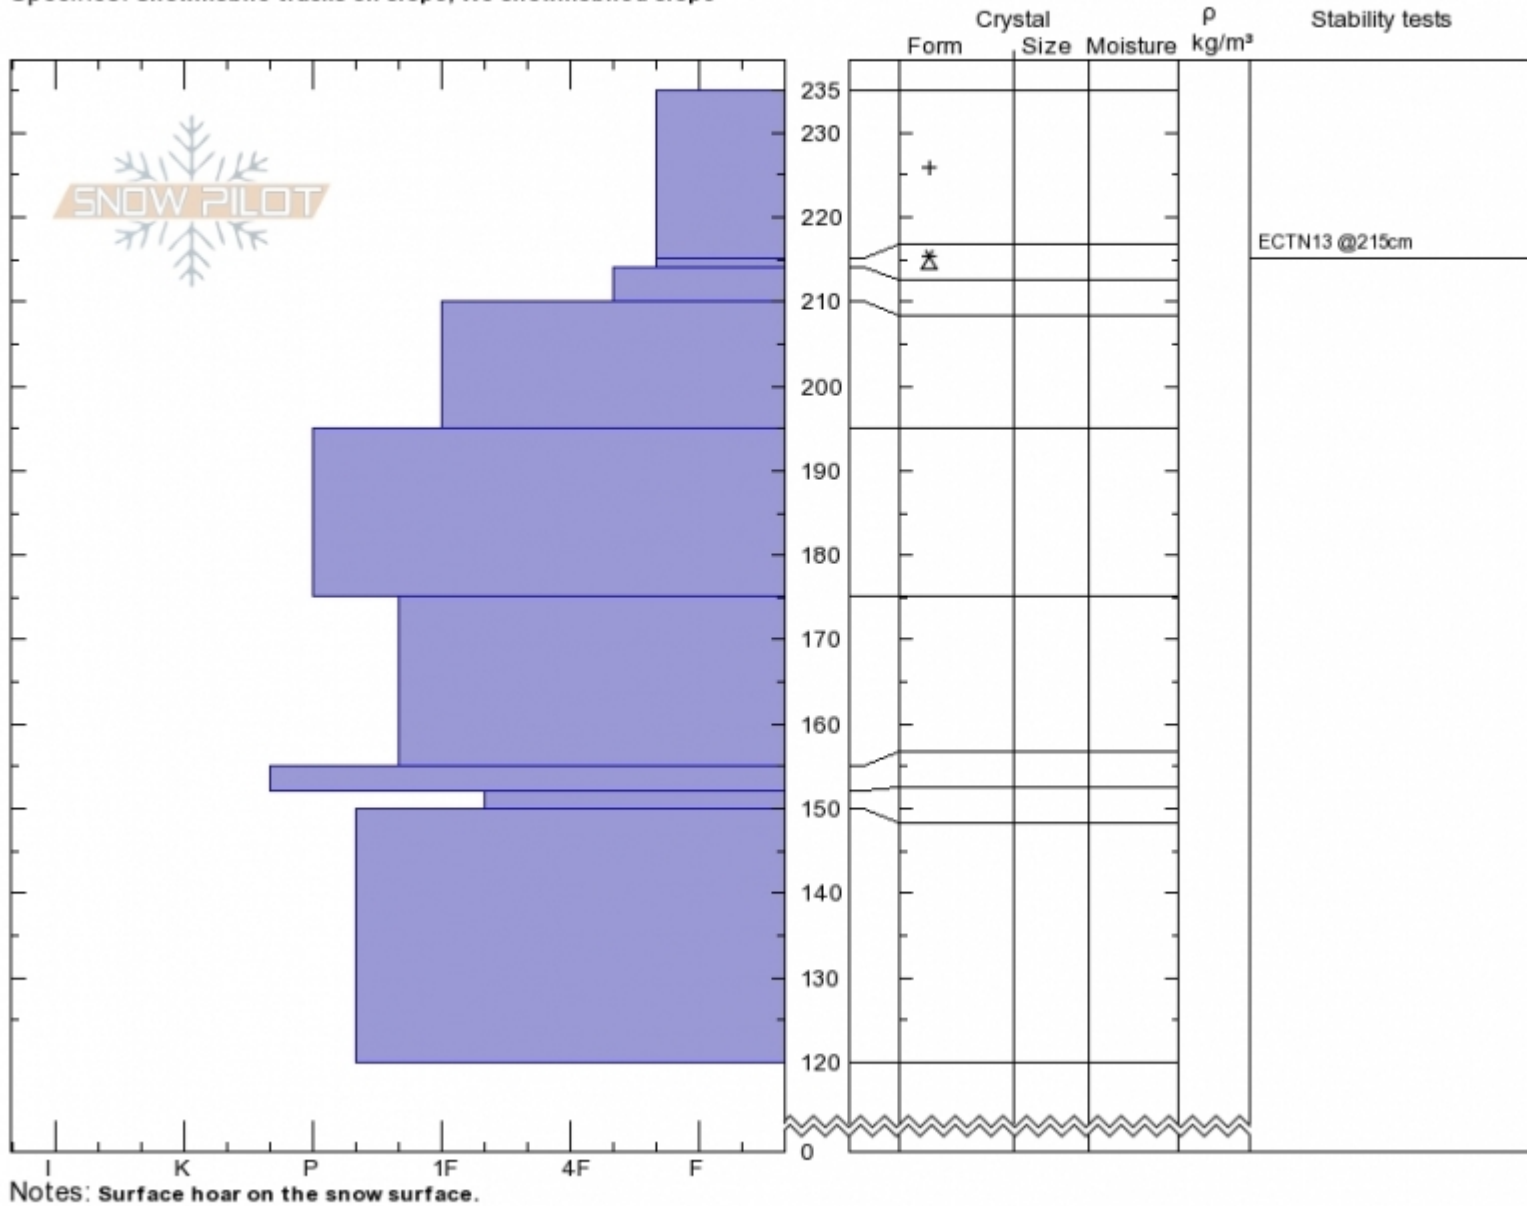

Crown Butte
 Cooke City
 MT
 Elevation: 9600 ft
 Aspect: 138°
 Specifics: Snowmobile tracks on slope; We snowmobiled slope

Ian Hoyer
 Mon Feb 18 09:00 2019
 Co-ord: 45.04981N, -109.96120W
 Slope Angle: 15°
 Wind Loading: previous

Stability: **Good**
 Air Temperature:
 Sky Cover: **CLR**
 Precipitation: **NO**
 Wind: **Calm**

HS235 PF30
 Stability Test Notes

Layer No
 214-215: F

Advisory Region
 Cooke City
 Longitude
 -109.96W
 Latitude
 45.05N
 Cooke City, 2019-02-18