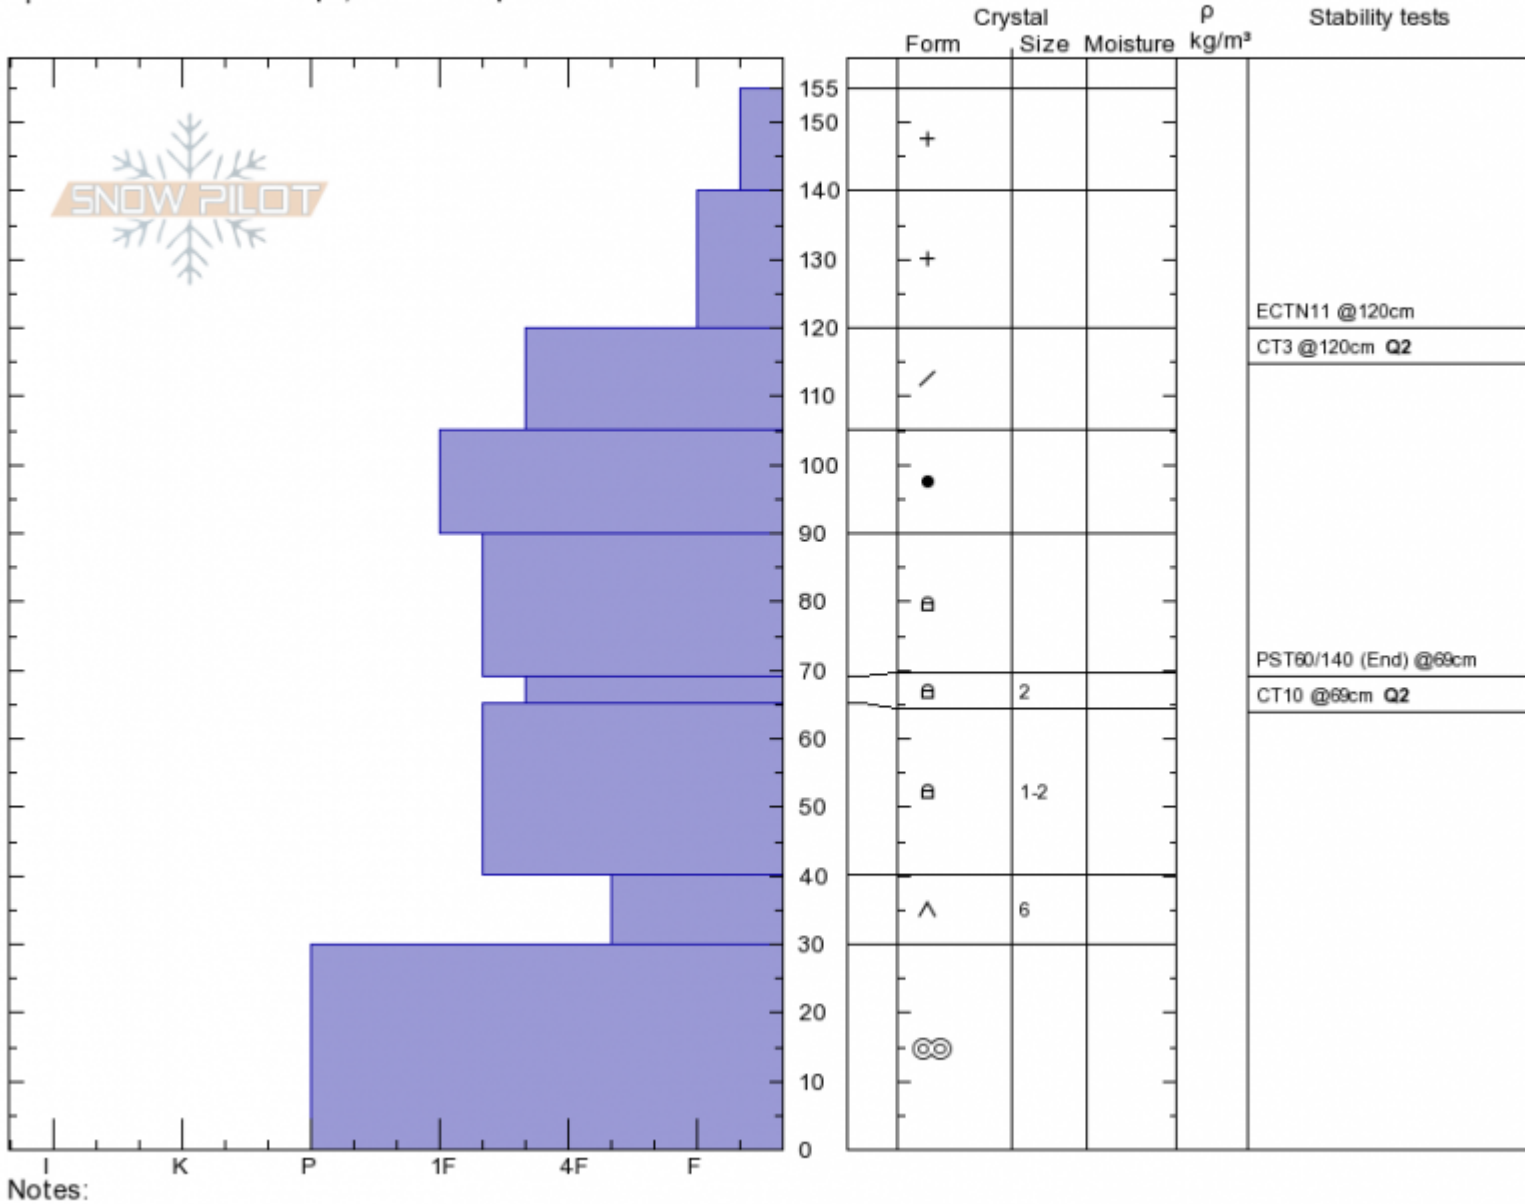

Beehive Basin

Andrew Schauer

Stability: Fair

HS155 PS20

Layer No

Sat Mar 2 10:30 2019

Air Temperature: -12°C

Stability Test Notes

65-69: Pro

Montana, Madison Range Co-ord: 45.32055N, -111.38106W

Sky Cover: OVC

120: Q2

Elevation: 8850 ft

Slope Angle: 27°

Precipitation: S-1

69: Q2

Aspect: 240°

Wind Loading: no

Wind: SW Light Breeze

Specifics: Ski tracks on slope; We skied slope

Advisory Region
 Northern Madison
 Longitude
 -111.38W
 Latitude
 45.32N
 Northern Madison, 2019-03-02