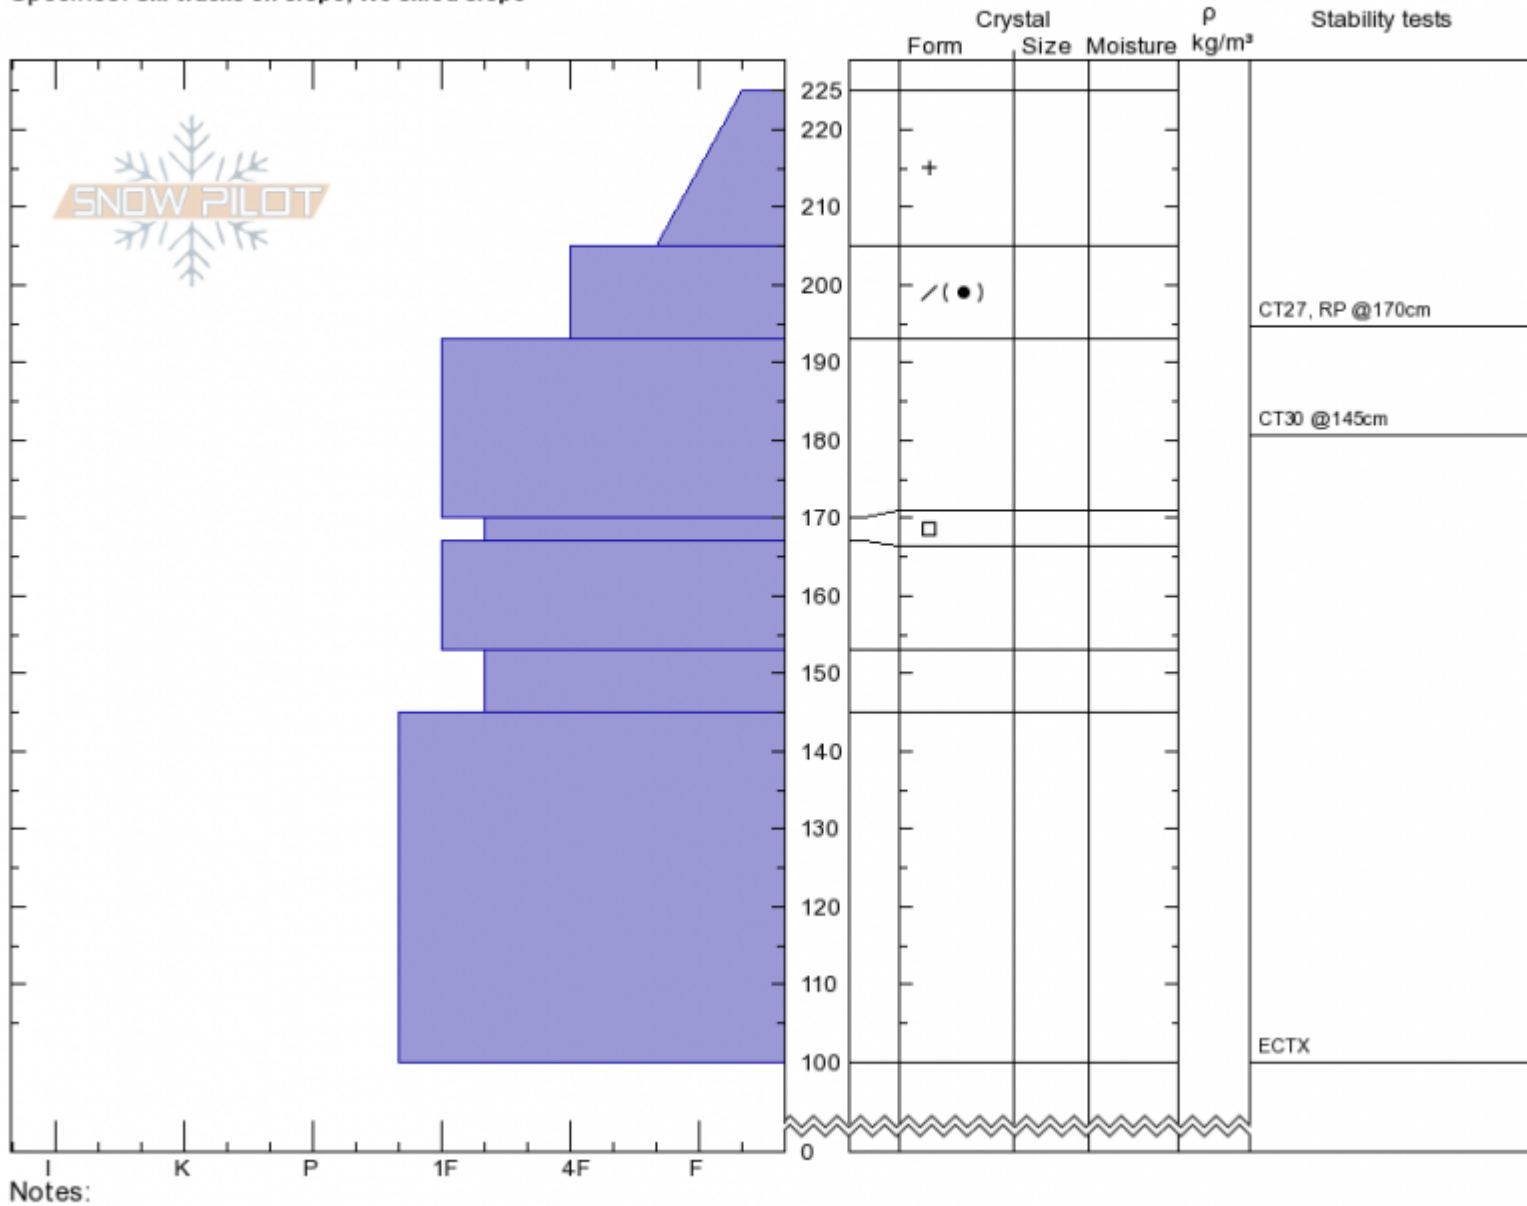

**Maid of the Mist - N**  
**Gallatin Range-N**  
**MT**  
 Elevation: **9150 ft**  
 Aspect: **315°**  
 Specifics: **Ski tracks on slope; We skied slope**

**Andrew Schauer**  
**Sat Mar 9 11:15 2019**  
 Co-ord: **45.41522N, -110.97246W**  
 Slope Angle: **35°**  
 Wind Loading: **no**

Stability: **Good**  
 Air Temperature: **-12°C**  
 Sky Cover: **OVC**  
 Precipitation: **S1**  
 Wind: **S Light Breeze**

**HS225 PF45**  
 Stability Test Notes

Layer No  
**167-170:**

Advisory Region  
 Northern Gallatin  
 Longitude  
 -110.97W  
 Latitude  
 45.42N  
 Northern Gallatin, 2019-03-09