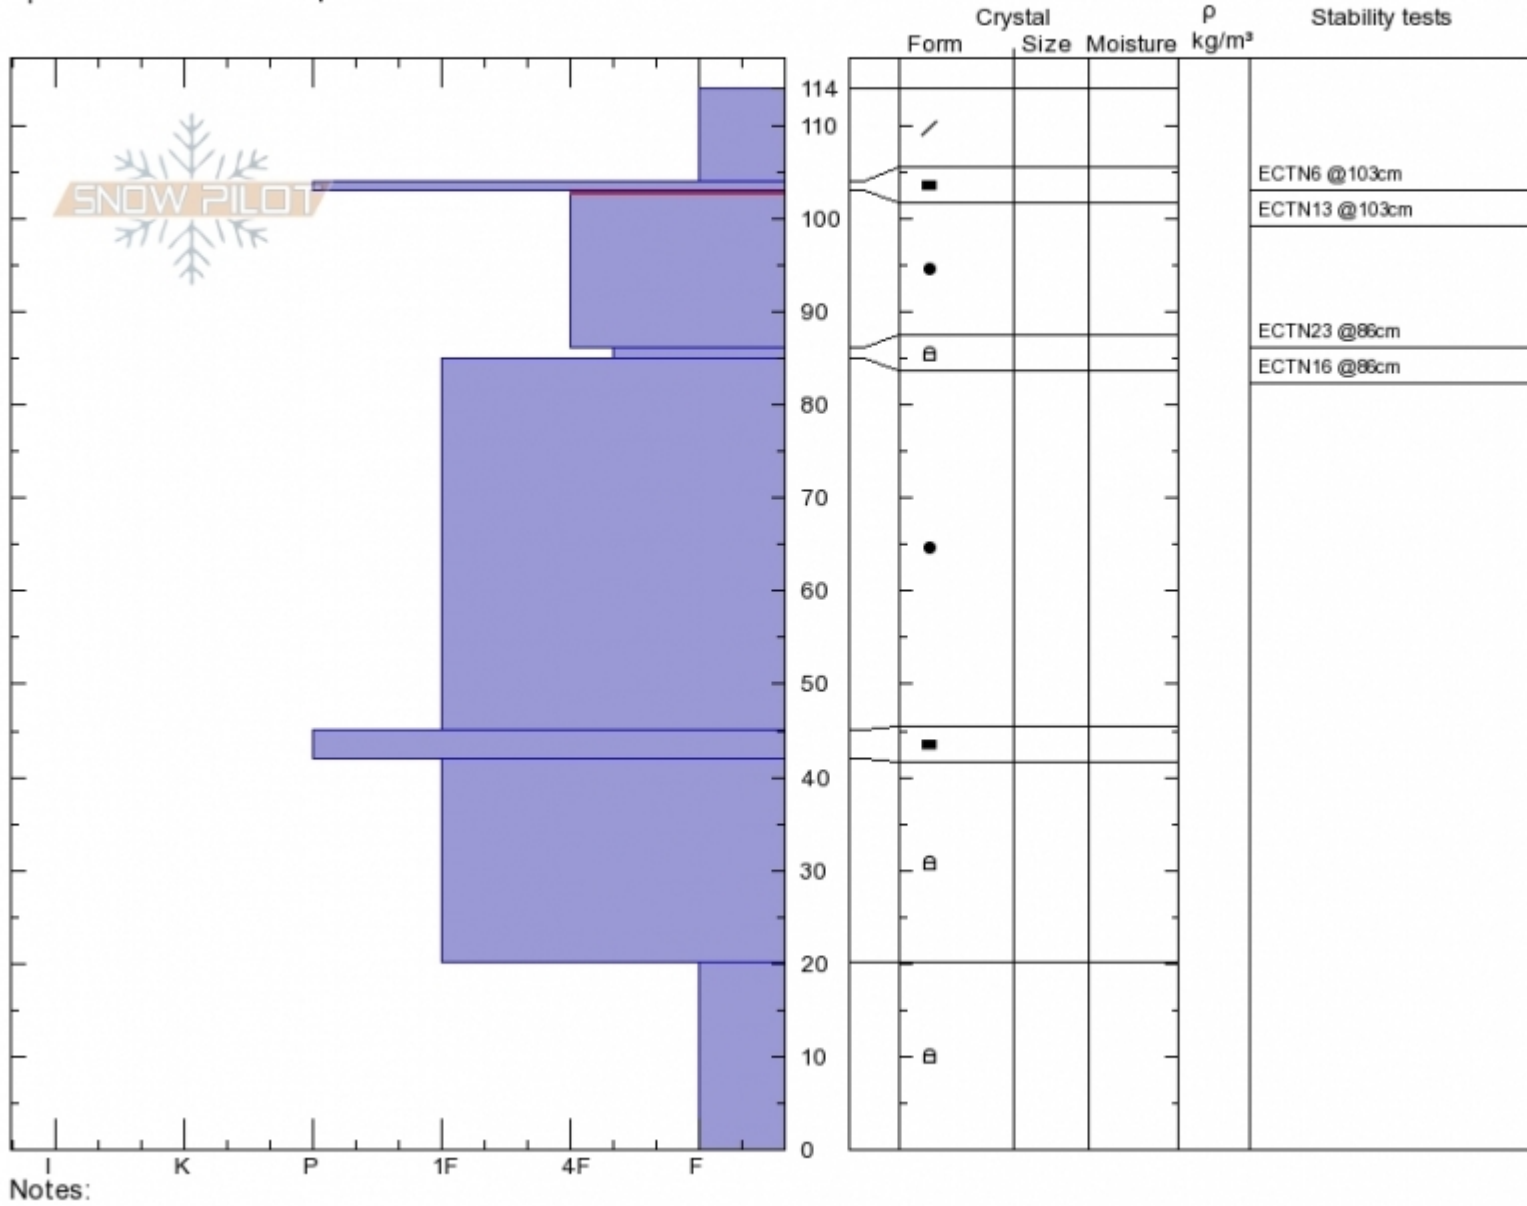

Hebgen Lake
Lionhead Range
MT
 Elevation: **8500 ft**
 Aspect: **160°**
 Specifics: **Ski tracks on slope**

Ian Hoyer
Sun Mar 10 12:00 2019
 Co-ord: **44.83823N, -111.33778W**
 Slope Angle: **20°**
 Wind Loading:

Stability: **Good**
 Air Temperature:
 Sky Cover: **CLR**
 Precipitation: **NO**
 Wind: **Calm**

HS114 PS15
Stability Test Notes

Layer No
86-103: P

Advisory Region
 Lionhead Range
 Longitude
 -111.34W
 Latitude
 44.84N
 Lionhead Range, 2019-03-12