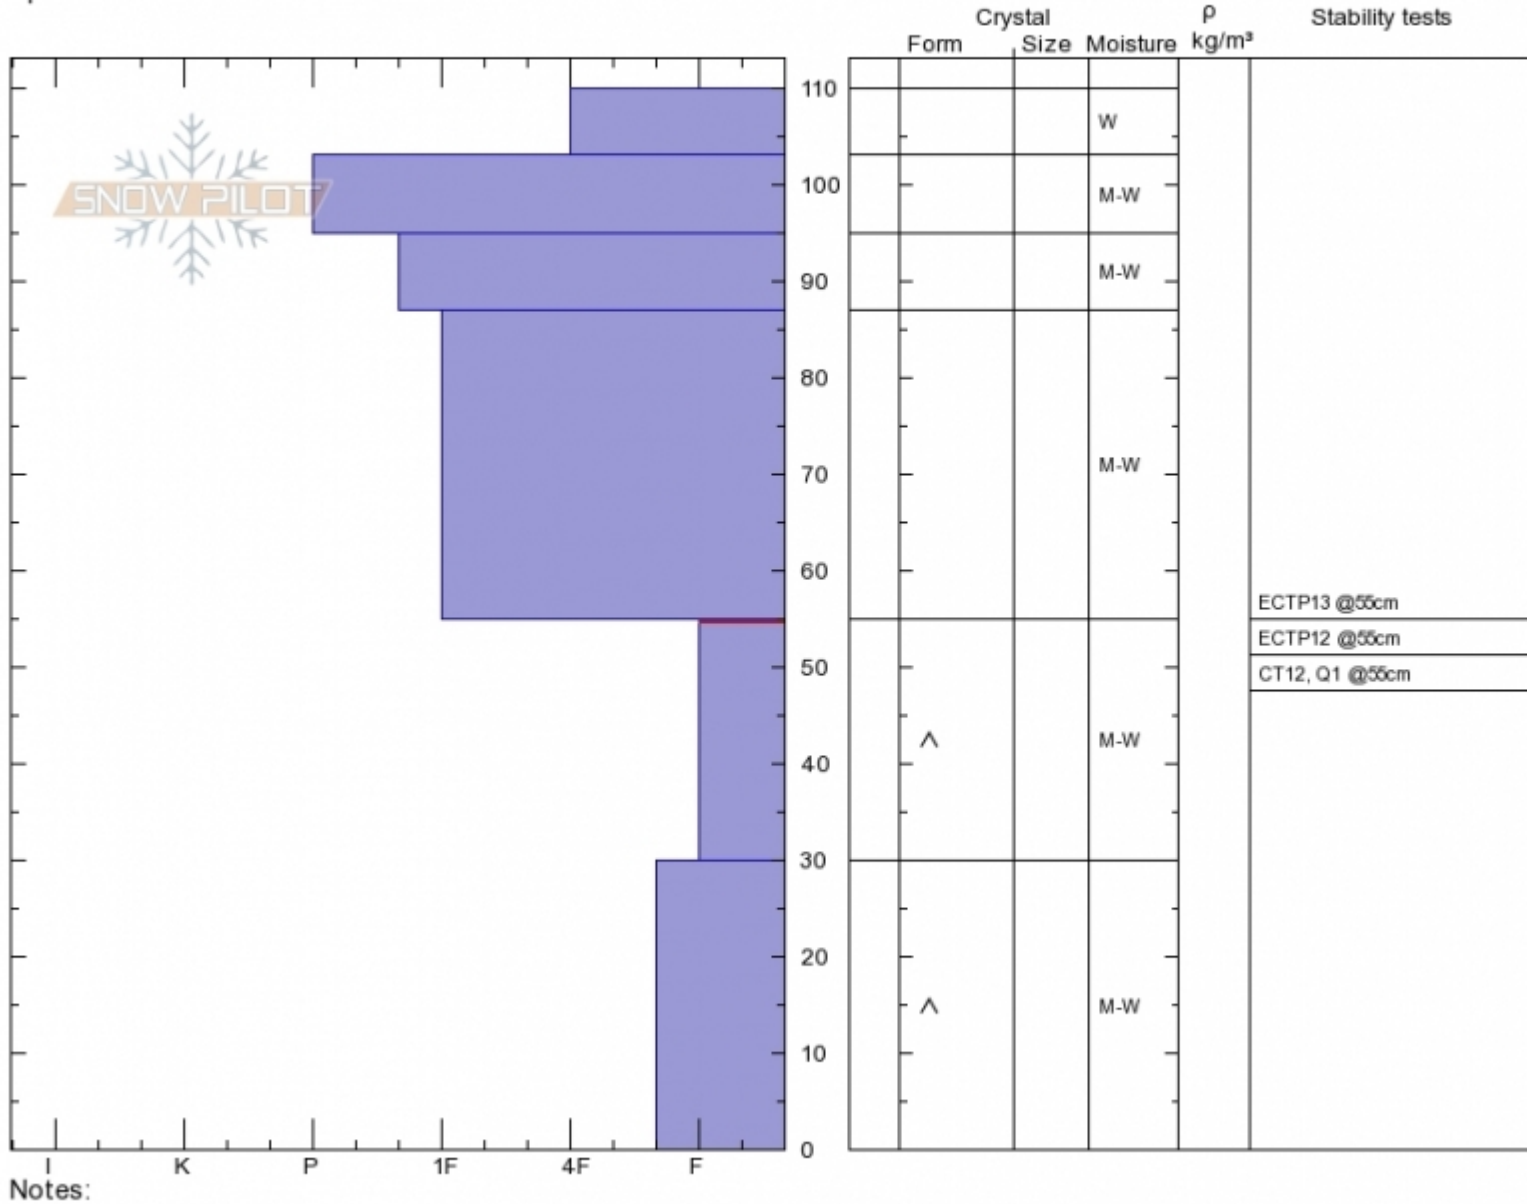

Bacon Rind Low
Madison Range-S
MT
 Elevation: **7580 ft**
 Aspect: **170°**
 Specifics:

Doug Chabot-Admin
Tue Mar 19 10:00 2019
 Co-ord: **44.96859N, -111.08777W**
 Slope Angle: **35°**
 Wind Loading:

Stability: **Poor**
 Air Temperature: **5°C**
 Sky Cover: **CLR**
 Precipitation: **NO**
 Wind:

HS110
 Stability Test Notes

Layer No
30-55: Pro

Advisory Region
 Southern Madison
 Southern Madison, 2019-03-20