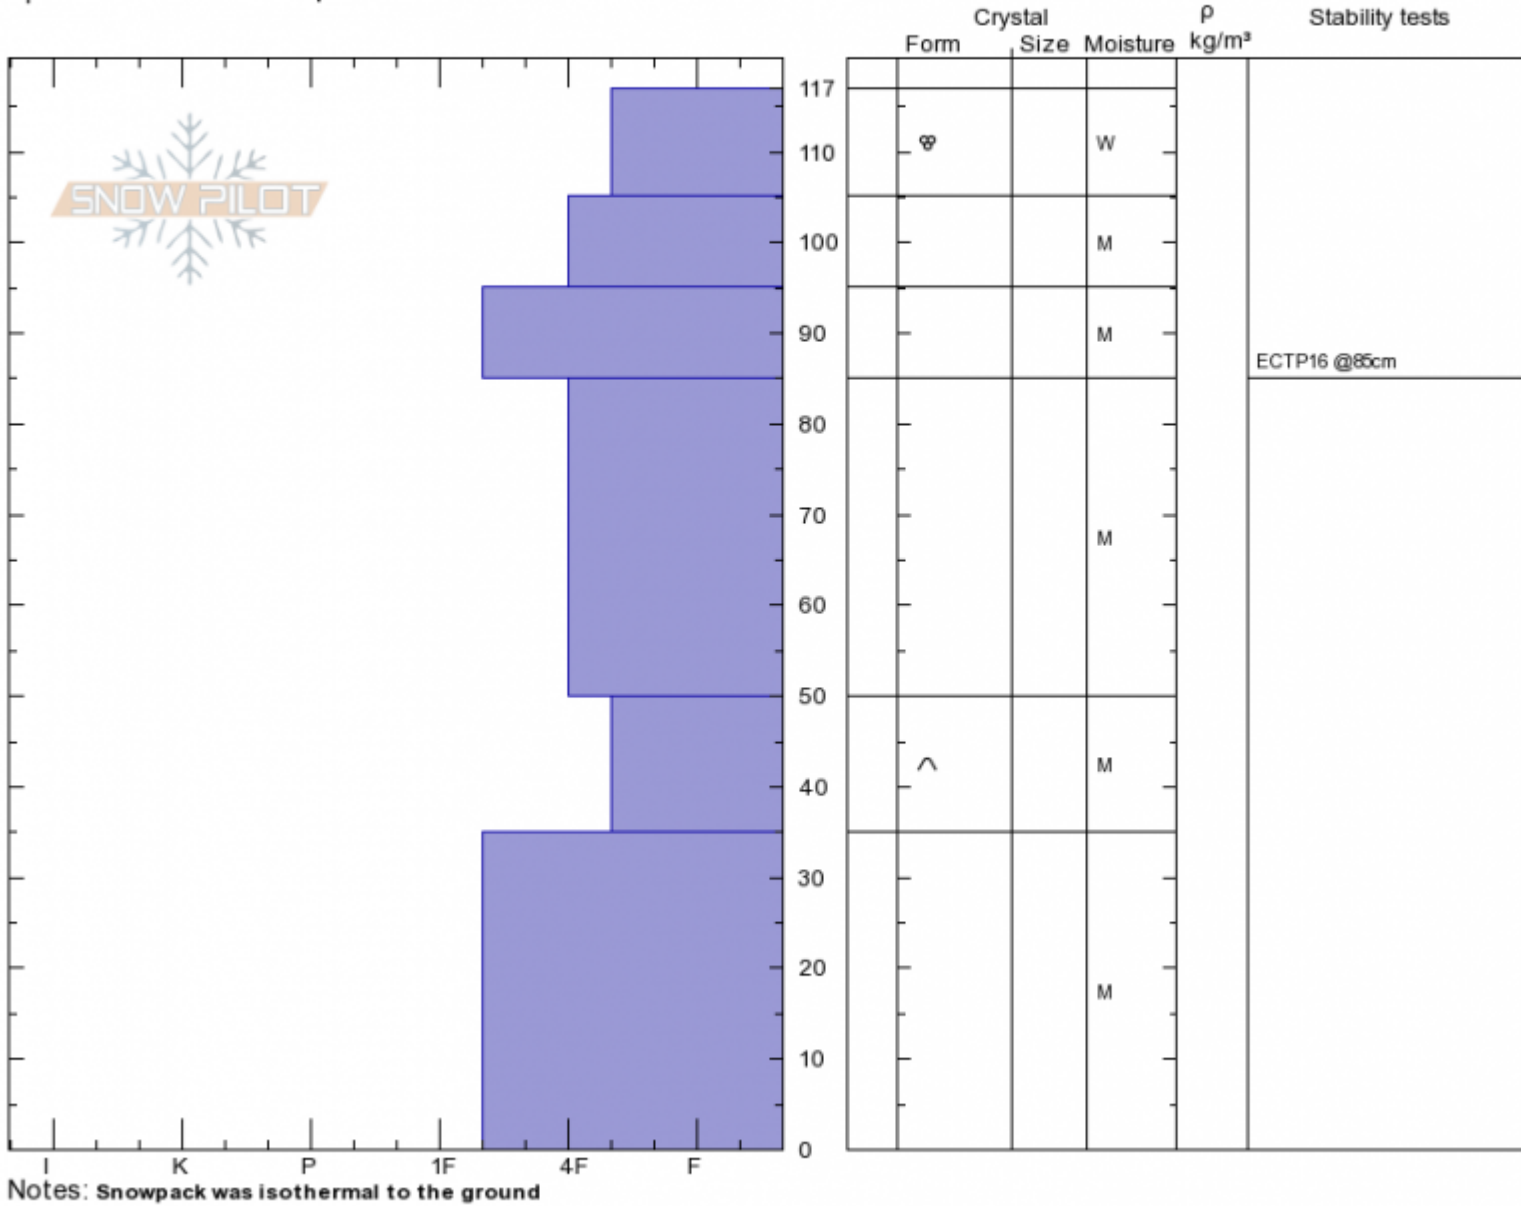

South Saddle  
 Bridger Range  
 MT  
 Elevation: 8770 ft  
 Aspect: 105°  
 Specifics: Ski tracks on slope

Andrew Schauer  
 Sat Mar 23 12:00 2019  
 Co-ord: 45.78937N, -110.93668W  
 Slope Angle: 35°  
 Wind Loading: no

Stability: Fair  
 Air Temperature: 3°C  
 Sky Cover: FEW  
 Precipitation: NO  
 Wind: SW Light Breeze

HS117 PF50  
 Stability Test Notes

Layer No  
 35-50: Pro

Advisory Region  
 Bridger Range  
 Longitude  
 -110.94W  
 Latitude  
 45.79N  
 Bridger Range, 2019-03-23