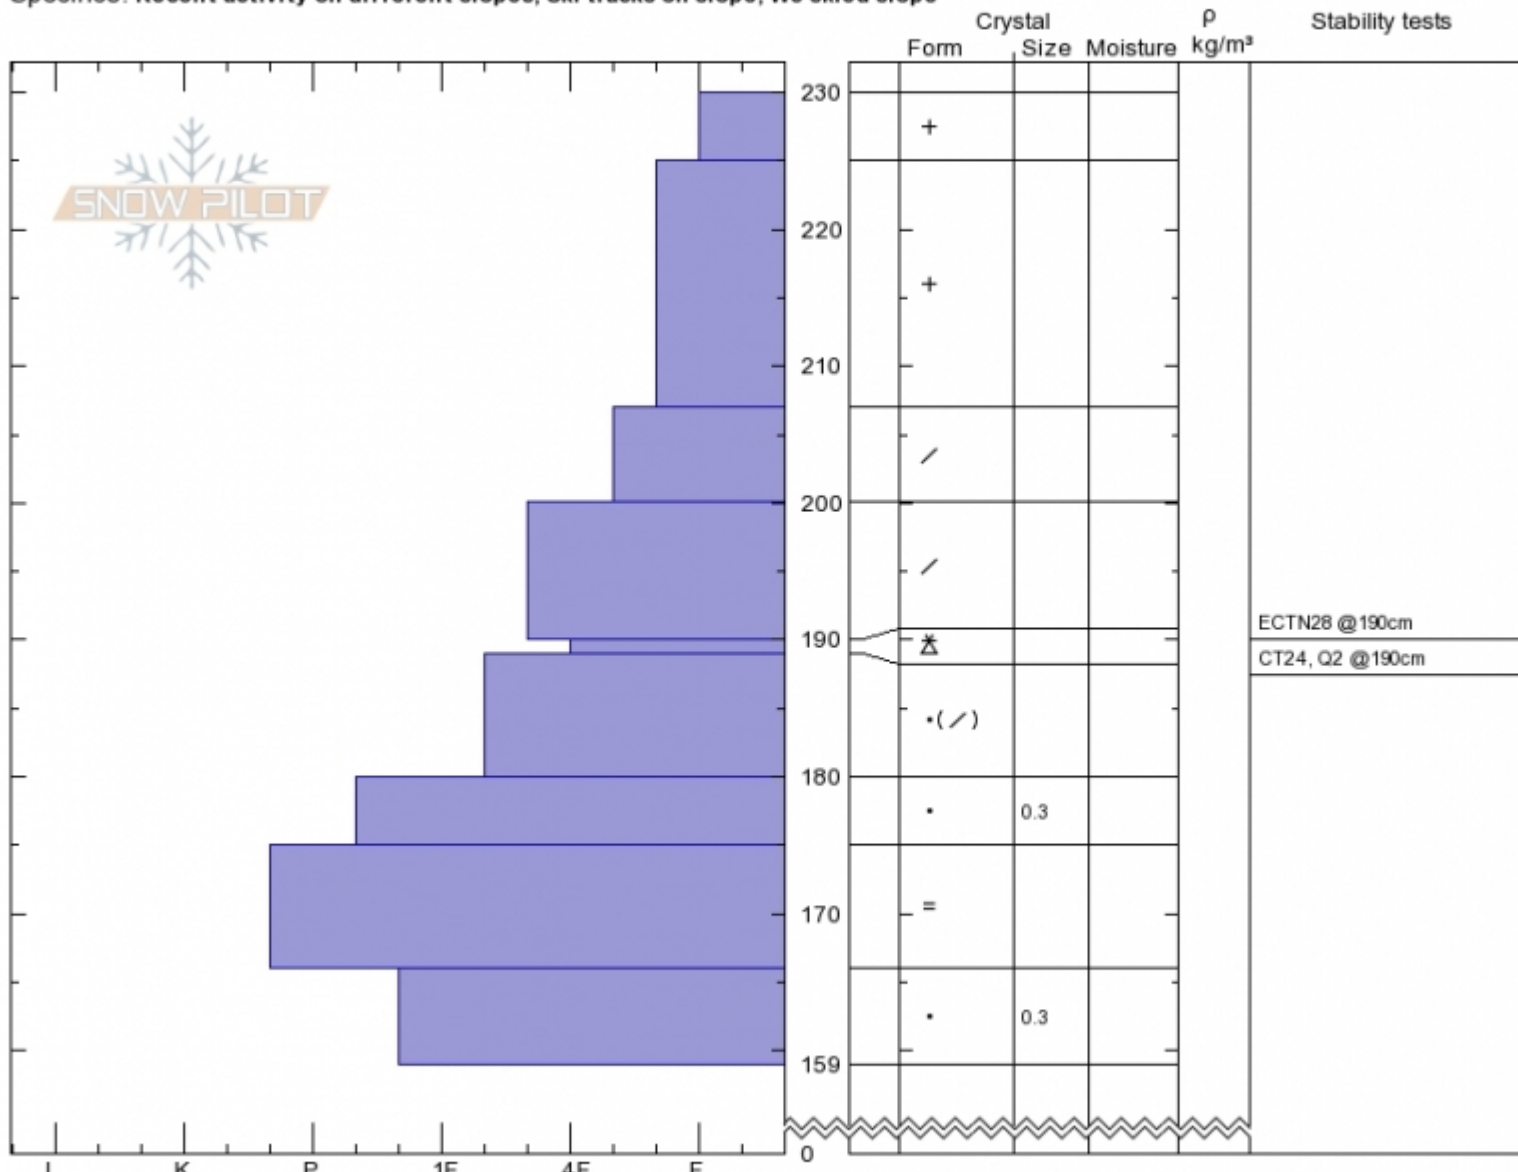

Sometimes near tram
 Bridger Range
 MT
 Elevation: 8420 ft
 Aspect: 69°
 Specifics: Recent activity on different slopes; Ski tracks on slope; We skied slope

Alex Marienthal
 Wed Apr 17 12:30 2019
 Co-ord: 45.81735N, -110.92846W
 Slope Angle: 23°
 Wind Loading: no

Stability: **Good**
 Air Temperature:
 Sky Cover: **OVC**
 Precipitation: **S1**
 Wind: **W Light Breeze**

HS230
 Stability Test Notes
 Layer No

Notes: Stability of new snow good until sunshine or warm temps... quick change possible any minute...